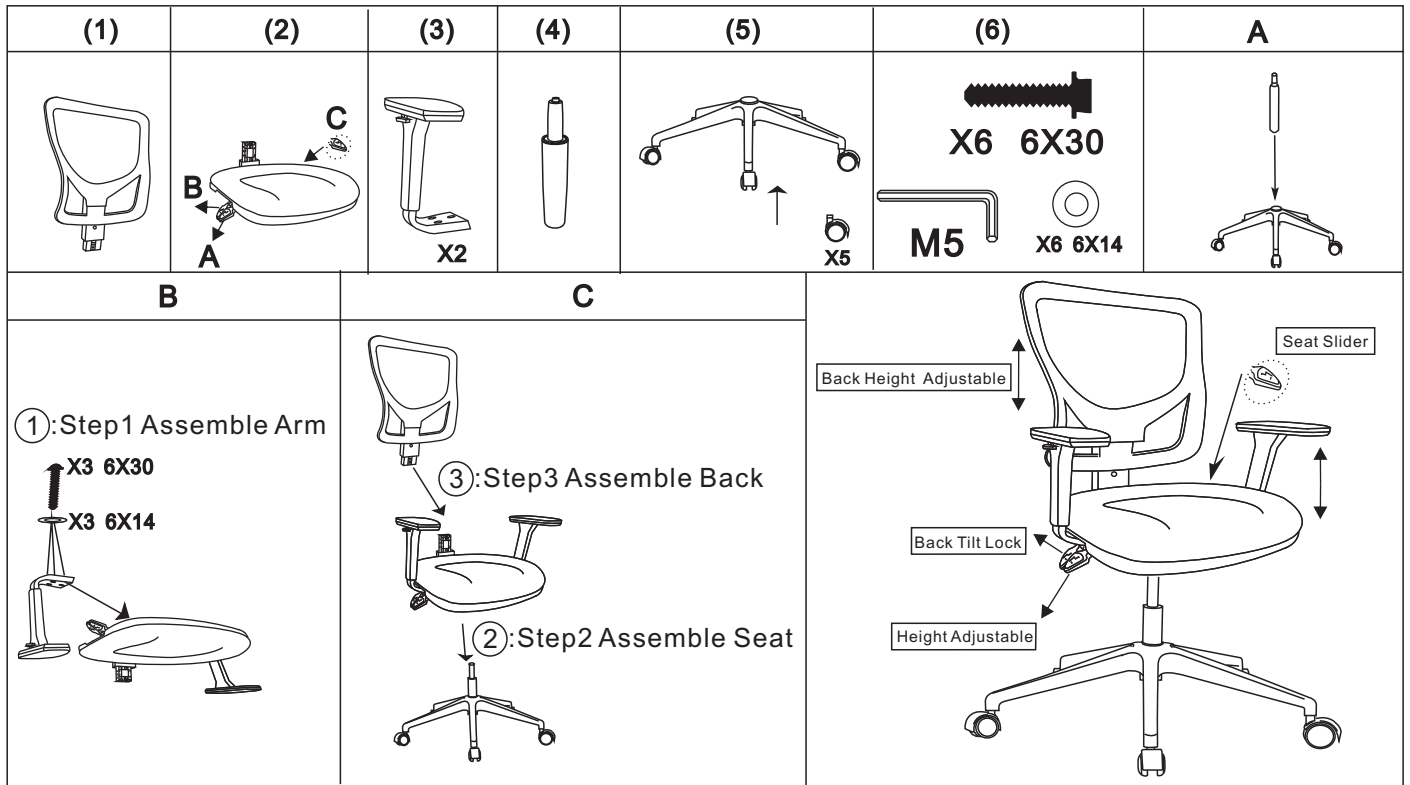

## USER INFORMATION

**Back height adjustable:** Turn knob to adjust back height

**Height adjustable:** Lift lever A

**Back tilt/lock:** Lever B up/down

**Seat tilt /lock:** Lever C up/down.

\*Your forearms should be close to horizontal by pressing button of armrest to adjust the height of armrest.

Armrest can be moved for left, right, forward and backward