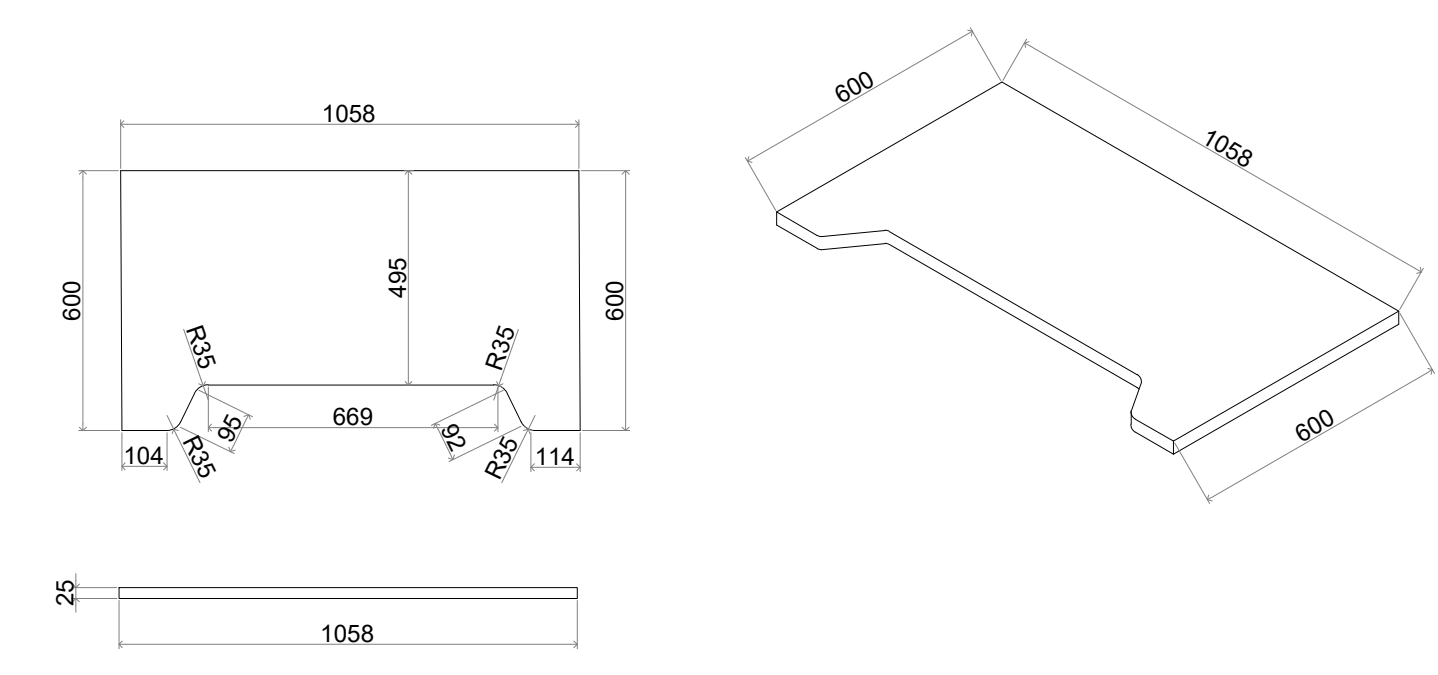

W pod
 Exterior size: 1640*1200*2310mm
 Interior size: 1500*1060*2160mm

Exterior finishes:\
 Interior finishes:\
 Carpet:\
 Table:\
 \

W pod 3D perspective drawing

01 ELEVATION-Front wall

02 ELEVATION-Right wall

02 ELEVATION-Right wall

03 ELEVATION-Back wall

04 ELEVATION-Left wall

04 ELEVATION-Left wall

Table size drawing