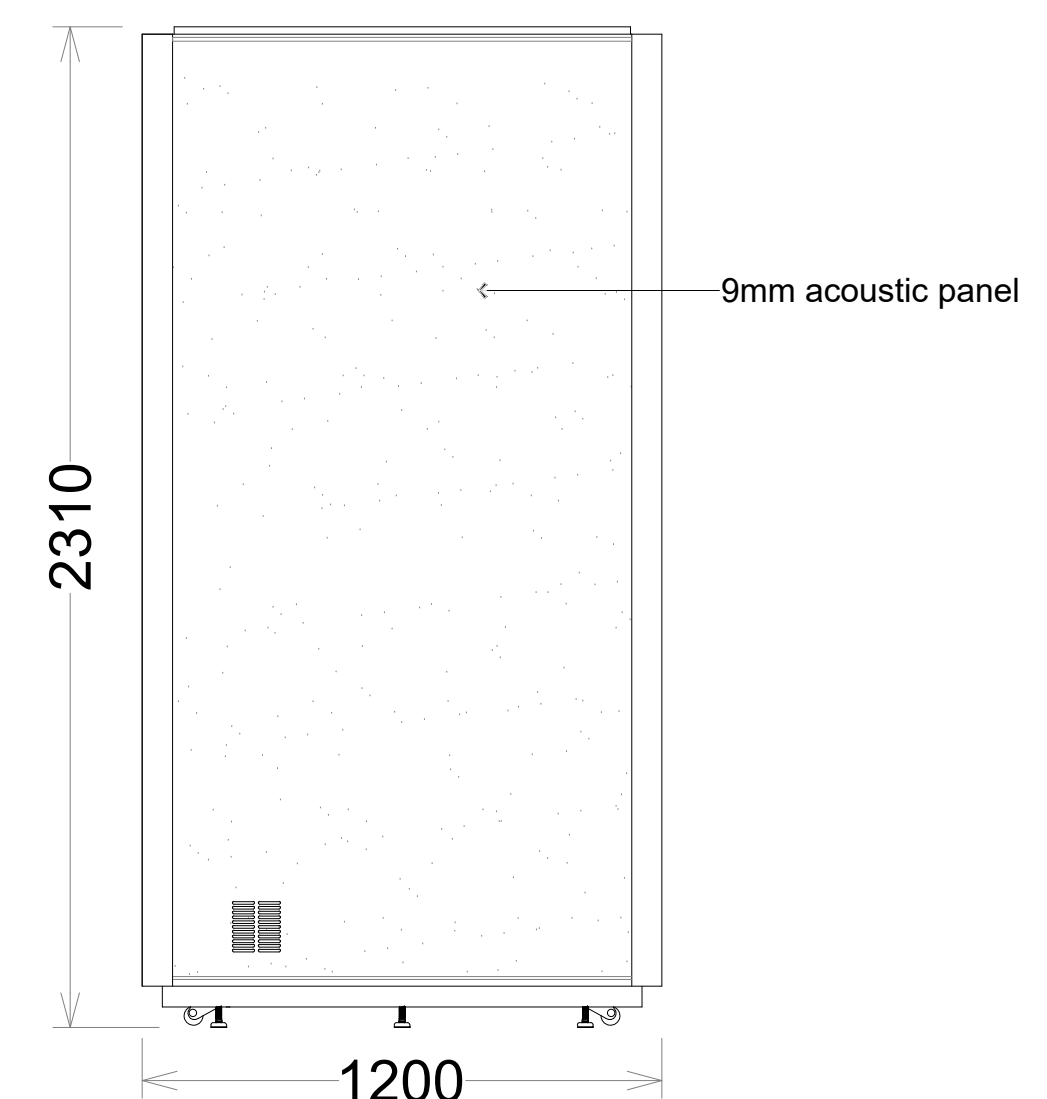

W pod
 Exterior size: 1640*1200*2310mm
 Interior size: 1500*1060*2160mm

Exterior finishes:\
 Interior finishes:\
 Carpet:\
 Table:\
 \

W pod 3D perspective drawing

01 ELEVATION-Front wall

02 ELEVATION-Right wall

02 ELEVATION-Right wall

03 ELEVATION-Back wall

04 ELEVATION-Left wall

04 ELEVATION-Left wall

Table size drawing