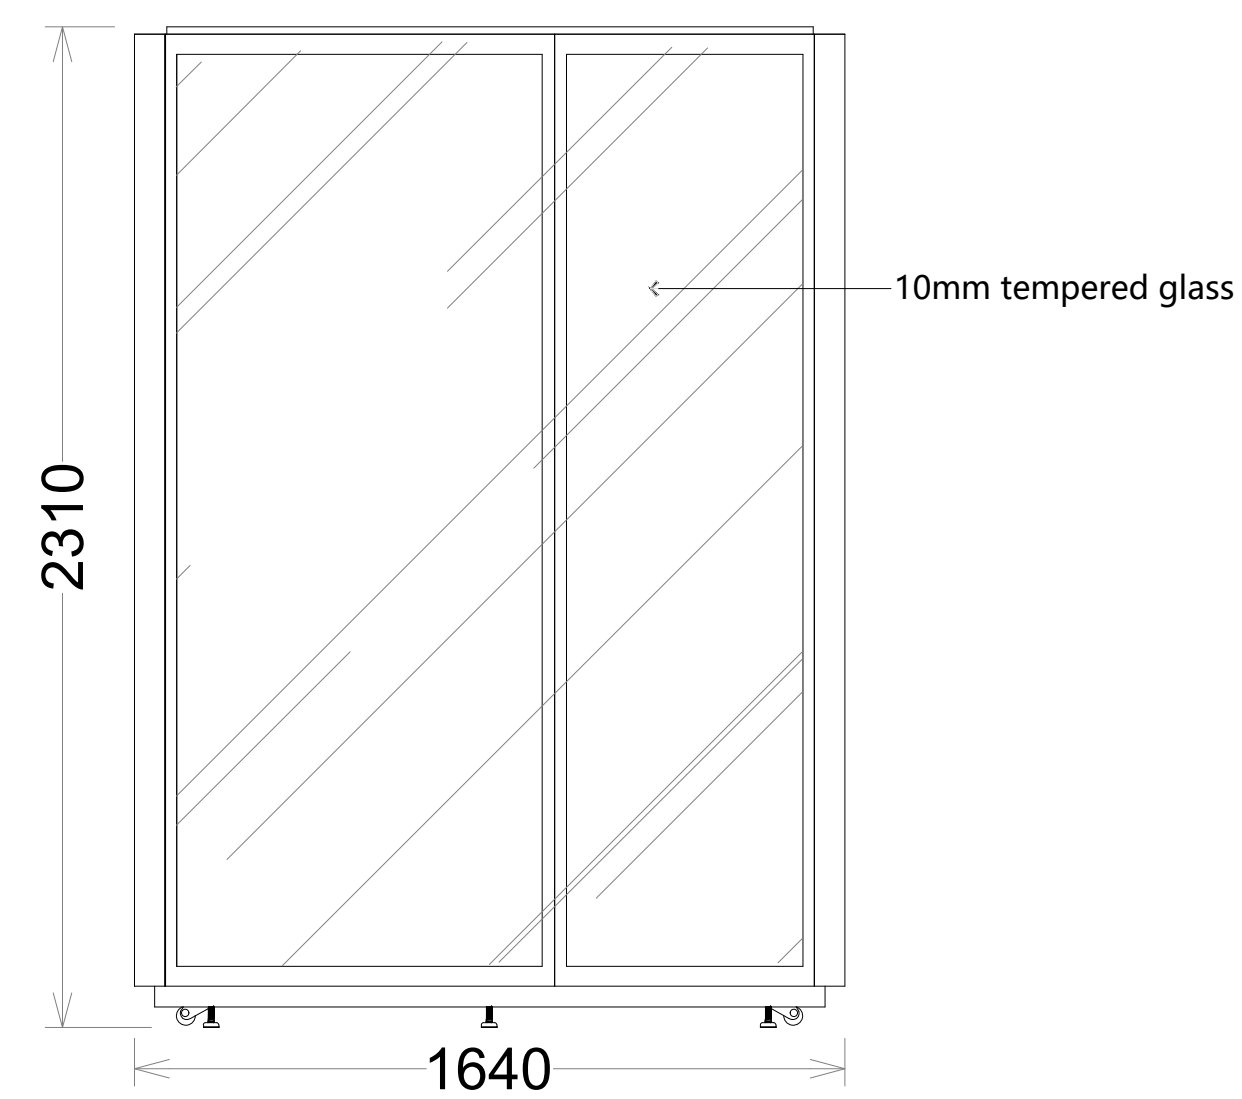

W pod
 Exterior size: 1640*1200*2310mm
 Interior size: 1500*1060*2160mm

Exterior finishes:\
 Interior finishes:\
 Carpet:\
 Table:\
 \

W pod 3D perspective drawing

01 ELEVATION-Front wall

02 ELEVATION-Right wall

02 ELEVATION-Right wall

03 ELEVATION-Back wall

04 ELEVATION-Left wall

04 ELEVATION-Left wall

Table size drawing