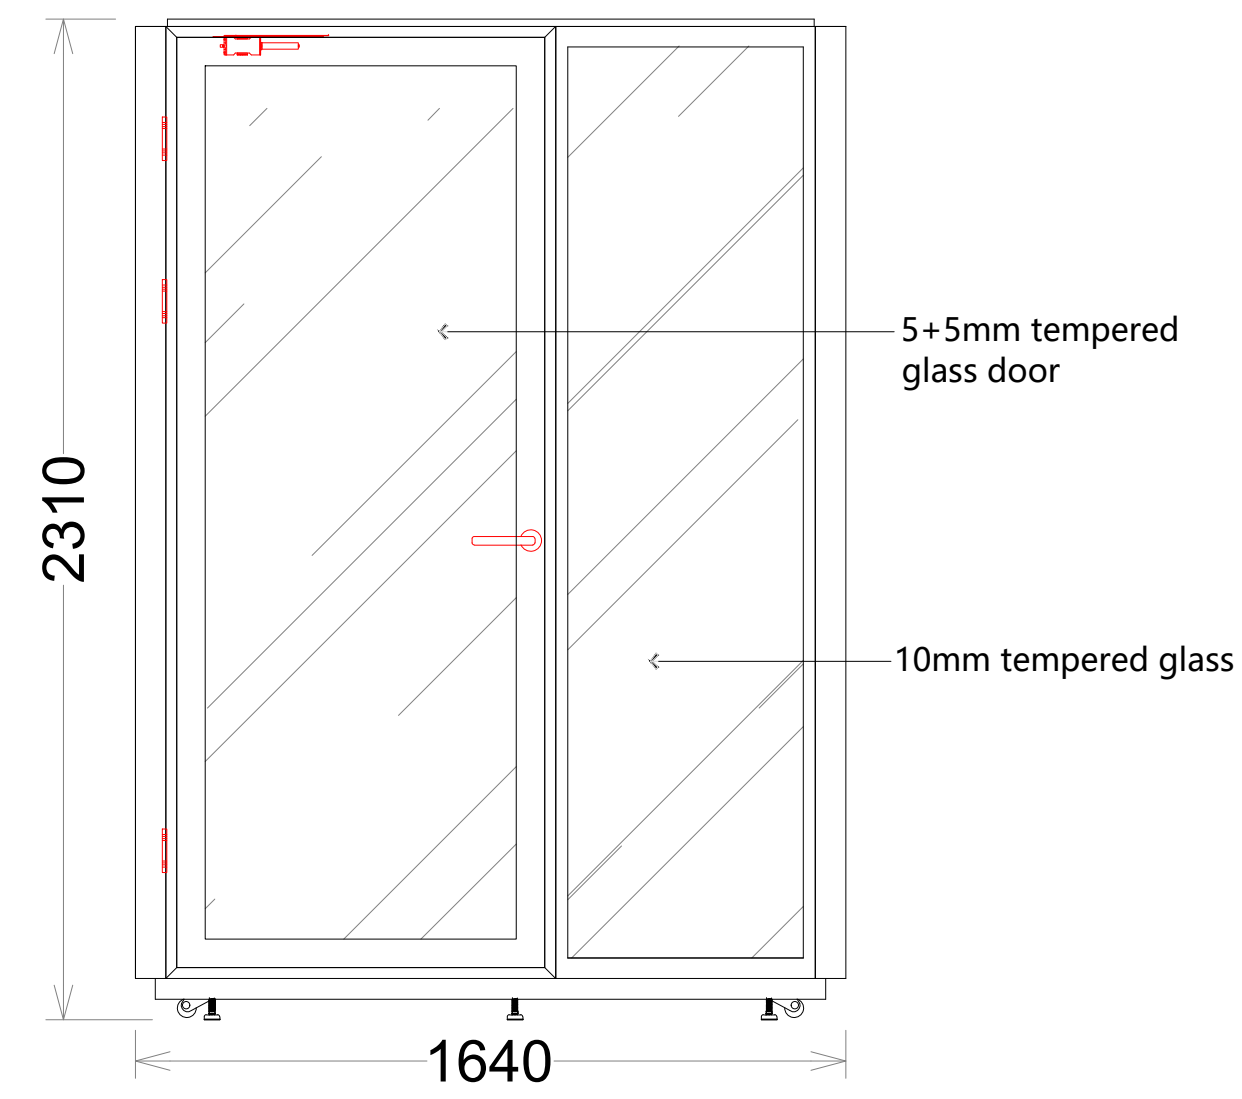

W pod
 Exterior size: 1640*1200*2310mm
 Interior size: 1500*1060*2160mm

Exterior finishes:\
 Interior finishes:\
 Carpet:\
 Table:\
 \

W pod 3D perspective drawing

01 ELEVATION-Front wall

02 ELEVATION-Right wall

02 ELEVATION-Right wall

03 ELEVATION-Back wall

04 ELEVATION-Left wall

04 ELEVATION-Left wall

Table size drawing