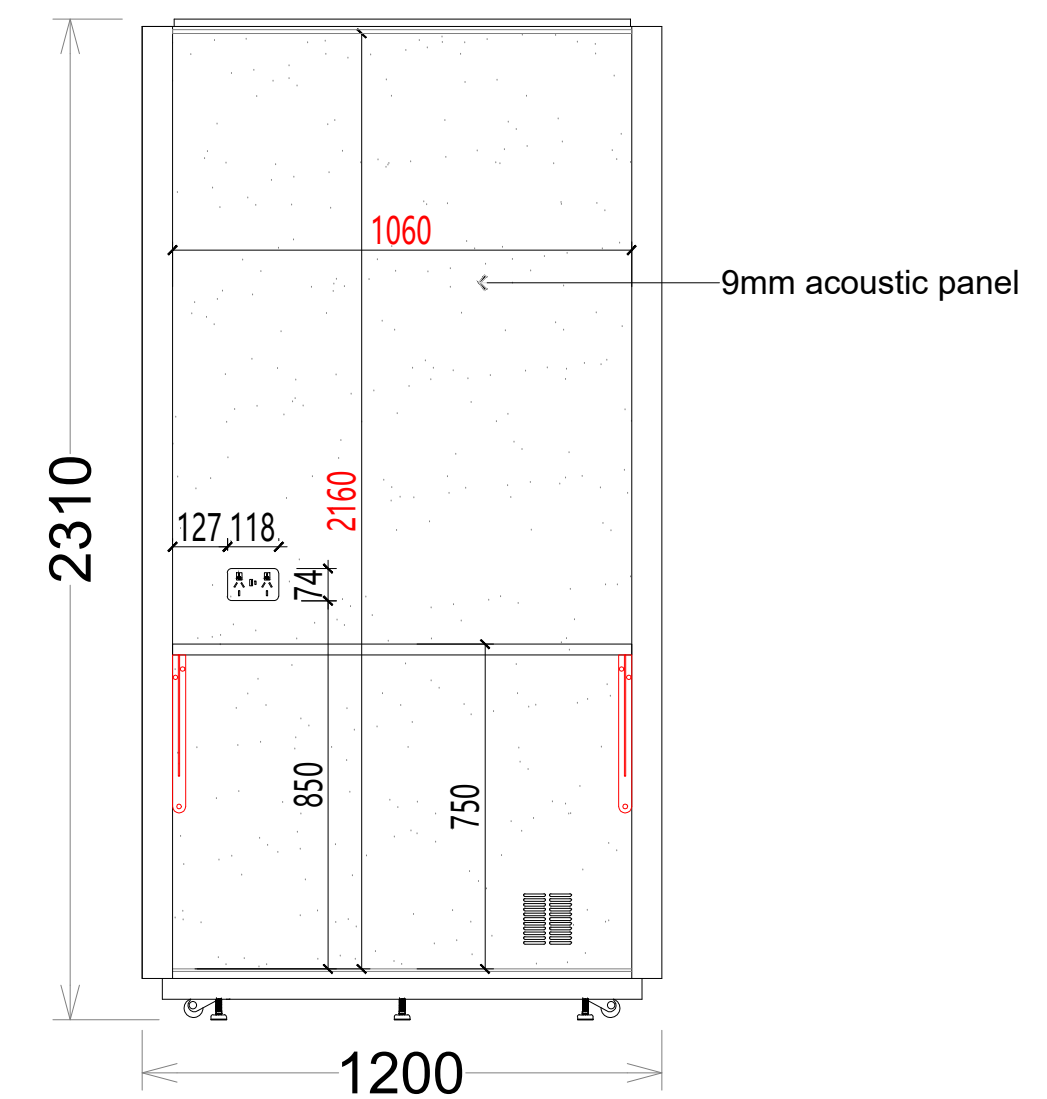

W pod
 Exterior size: 1640*1200*2310mm
 Interior size: 1500*1060*2160mm

Exterior finishes:\
 Interior finishes:\
 Carpet:\
 Table:\
 \

W pod 3D perspective drawing

01 ELEVATION-Front wall

02 ELEVATION-Right wall

02 ELEVATION-Right wall

03 ELEVATION-Back wall

04 ELEVATION-Left wall

04 ELEVATION-Left wall

Table size drawing