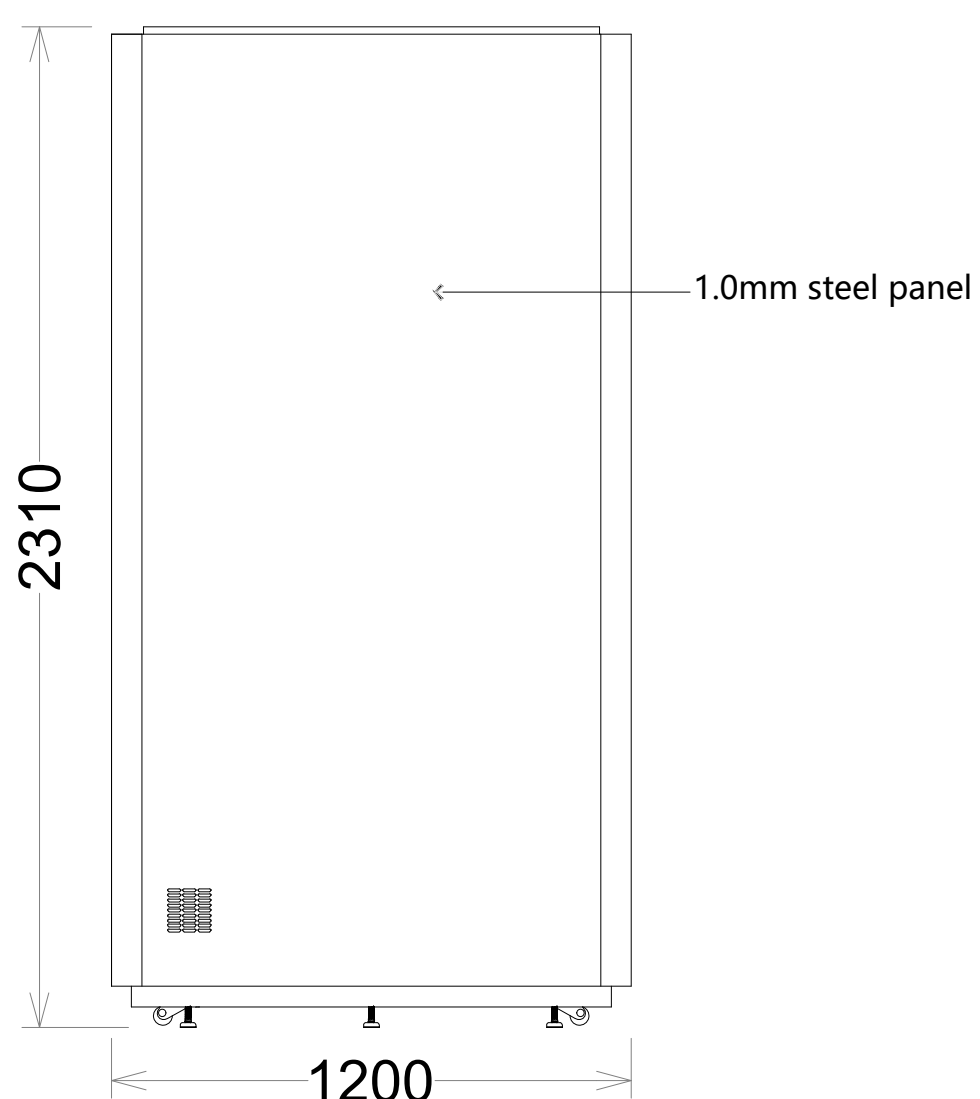

W pod
 Exterior size: 1640*1200*2310mm
 Interior size: 1500*1060*2160mm

Exterior finishes:\
 Interior finishes:\
 Carpet:\
 Table:\
 \

W pod 3D perspective drawing

01 ELEVATION-Front wall

02 ELEVATION-Right wall

02 ELEVATION-Right wall

03 ELEVATION-Back wall

04 ELEVATION-Left wall

04 ELEVATION-Left wall

Table size drawing