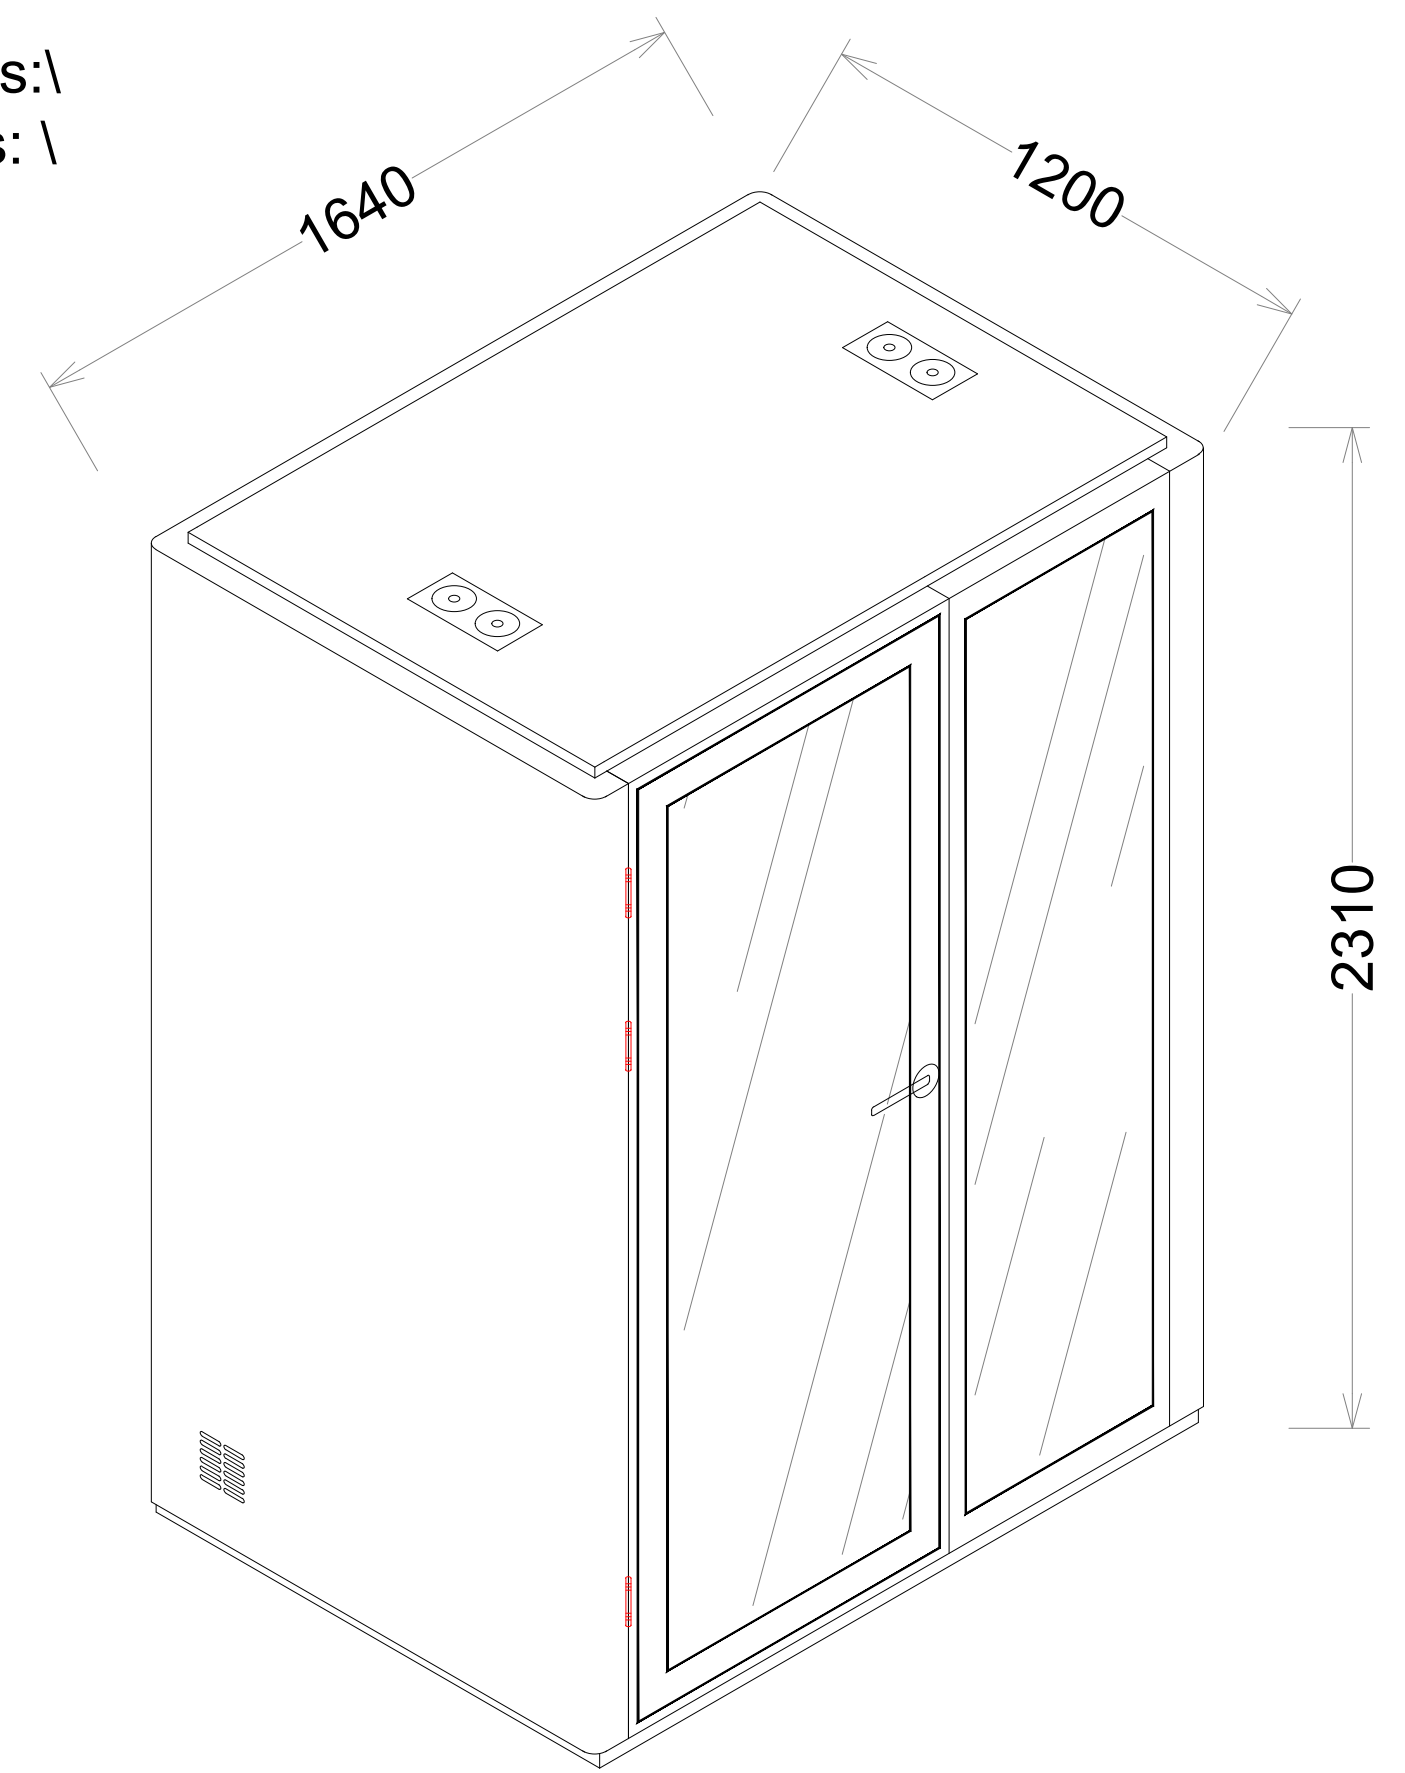

W pod
 Exterior size: 1640*1200*2310mm
 Interior size: 1500*1060*2160mm

Exterior finishes:\
 Interior finishes:\
 Carpet:\
 Table:\
 \

W pod 3D perspective drawing

01 ELEVATION-Front wall

02 ELEVATION-Right wall

02 ELEVATION-Right wall

03 ELEVATION-Back wall

04 ELEVATION-Left wall

04 ELEVATION-Left wall

Table size drawing