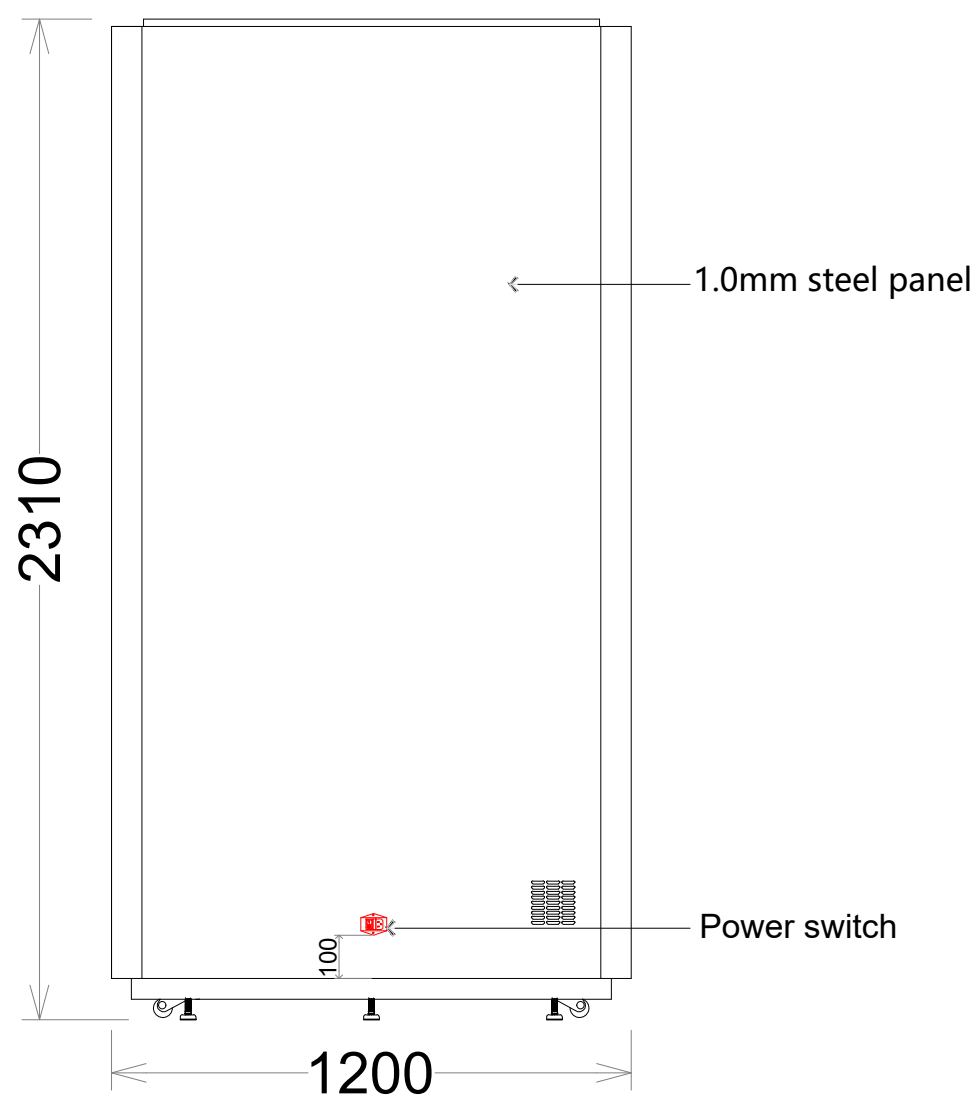

W pod
 Exterior size: 1640*1200*2310mm
 Interior size: 1500*1060*2160mm

Exterior finishes:\
 Interior finishes:\
 Carpet:\
 Table:\
 \

W pod 3D perspective drawing

01 ELEVATION-Front wall

02 ELEVATION-Right wall

02 ELEVATION-Right wall

03 ELEVATION-Back wall

04 ELEVATION-Left wall

04 ELEVATION-Left wall

Table size drawing