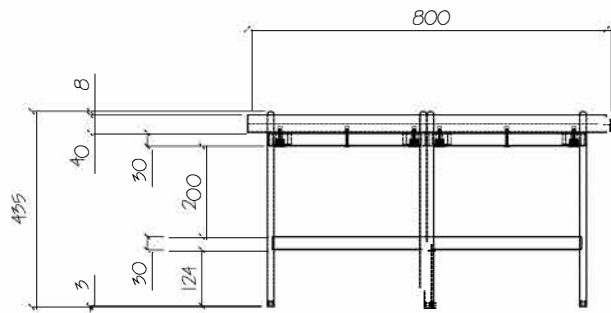

TOP VIEW

FRONT VIEW

SIDE VIEW

NIDO-STS400.635 BL/B

NIDO Side Table

TOP VIEW

FRONT VIEW

SIDE VIEW

NIDO-CTL800.435 BL/B

NIDO 800mm Coffee Table

TOP VIEW

FRONT VIEW

SIDE VIEW

NIDO-CTM600.308 BL/B

NIDO 600mm Coffee Table