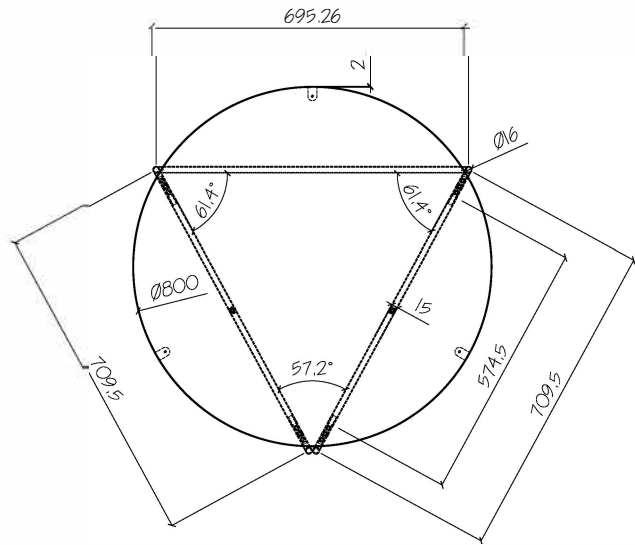

TOP VIEW

FRONT VIEW

SIDE VIEW

NIDO-STS400.635 BL/B

NIDO Side Table

TOP VIEW

FRONT VIEW

SIDE VIEW

NIDO-CTL800.435 BL/B

NIDO 800mm Coffee Table

TOP VIEW

FRONT VIEW

SIDE VIEW

NIDO-CTM600.308 BL/B

NIDO 600mm Coffee Table