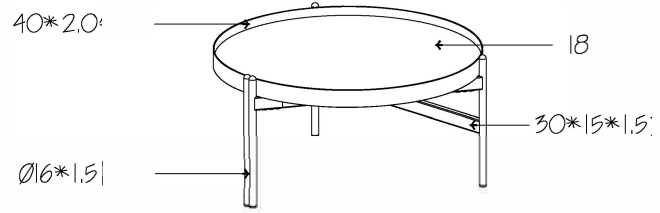

TOP VIEW

FRONT VIEW

SIDE VIEW

NIDO-STS400.635 BL/B

NIDO Side Table

TOP VIEW

FRONT VIEW

SIDE VIEW

NIDO-CTL800.435 BL/B

NIDO 800mm Coffee Table

TOP VIEW

FRONT VIEW

SIDE VIEW

NIDO-CTM600.308 BL/B

NIDO 600mm Coffee Table