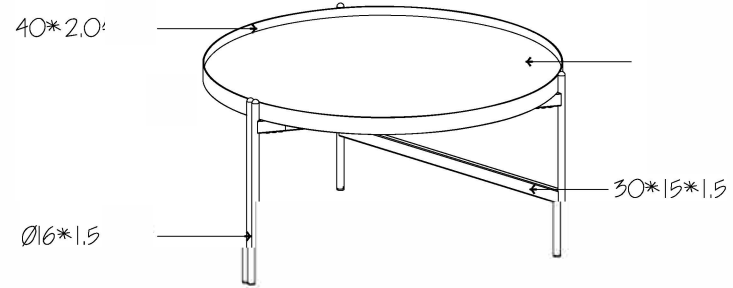

TOP VIEW

FRONT VIEW

SIDE VIEW

NIDO-STS400.635 BL/B

NIDO Side Table

TOP VIEW

FRONT VIEW

SIDE VIEW

NIDO-CTL800.435 BL/B

NIDO 800mm Coffee Table

TOP VIEW

FRONT VIEW

SIDE VIEW

NIDO-CTM600.308 BL/B

NIDO 600mm Coffee Table