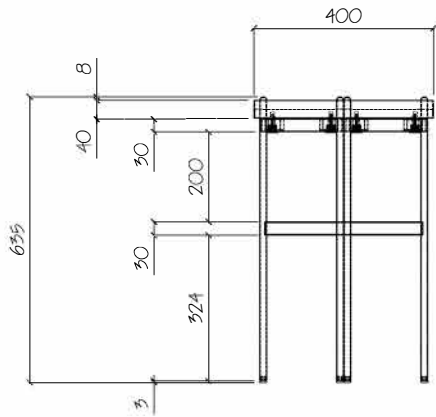

TOP VIEW

FRONT VIEW

SIDE VIEW

NIDO-STS400.635 BL/B

NIDO Side Table

TOP VIEW

FRONT VIEW

SIDE VIEW

NIDO-CTL800.435 BL/B

NIDO 800mm Coffee Table

TOP VIEW

FRONT VIEW

SIDE VIEW

NIDO-CTM600.308 BL/B

NIDO 600mm Coffee Table