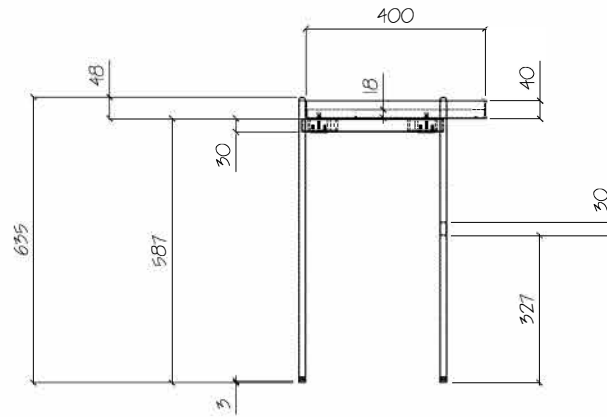

TOP VIEW

FRONT VIEW

SIDE VIEW

NIDO-STS400.635 BL/B

NIDO Side Table

TOP VIEW

FRONT VIEW

SIDE VIEW

NIDO-CTL800.435 BL/B

NIDO 800mm Coffee Table

TOP VIEW

FRONT VIEW

SIDE VIEW

NIDO-CTM600.308 BL/B

NIDO 600mm Coffee Table