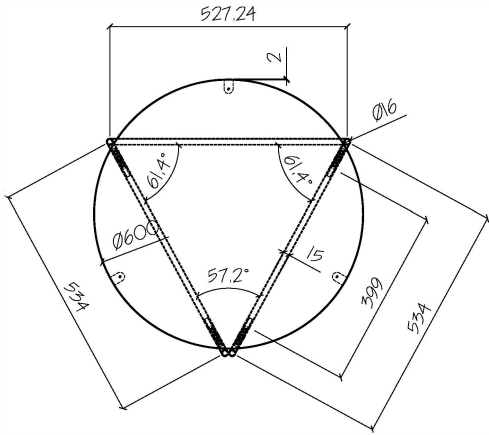

TOP VIEW

FRONT VIEW

SIDE VIEW

NIDO-STS400.635 BL/B

NIDO Side Table

TOP VIEW

FRONT VIEW

SIDE VIEW

NIDO-CTL800.435 BL/B

NIDO 800mm Coffee Table

TOP VIEW

FRONT VIEW

SIDE VIEW

NIDO-CTM600.308 BL/B

NIDO 600mm Coffee Table