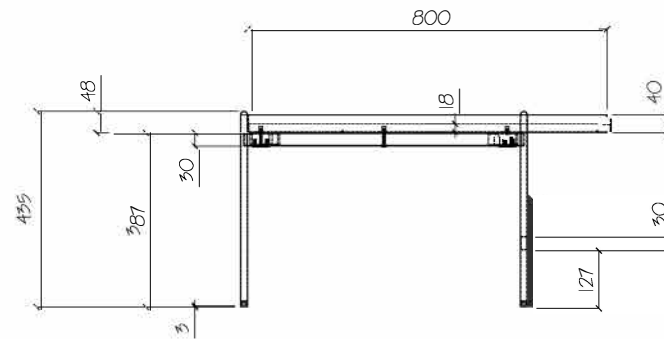

TOP VIEW

FRONT VIEW

SIDE VIEW

NIDO-STS400.635 BL/B

NIDO Side Table

TOP VIEW

FRONT VIEW

SIDE VIEW

NIDO-CTL800.435 BL/B

NIDO 800mm Coffee Table

TOP VIEW

FRONT VIEW

SIDE VIEW

NIDO-CTM600.308 BL/B

NIDO 600mm Coffee Table