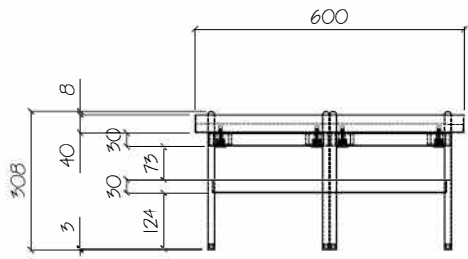

TOP VIEW

FRONT VIEW

SIDE VIEW

NIDO-STS400.635 BL/B

NIDO Side Table

TOP VIEW

FRONT VIEW

SIDE VIEW

NIDO-CTL800.435 BL/B

NIDO 800mm Coffee Table

TOP VIEW

FRONT VIEW

SIDE VIEW

NIDO-CTM600.308 BL/B

NIDO 600mm Coffee Table