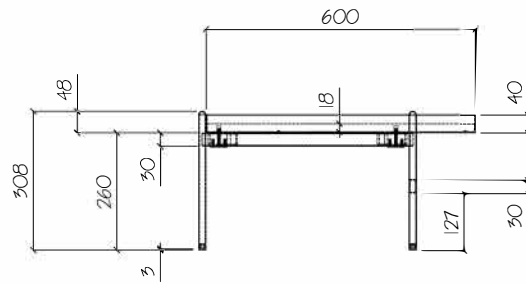

NIDO-CTL800.435 BL/B

NIDO 800mm Coffee Table

TOP VIEW

FRONT VIEW

SIDE VIEW

NIDO-CTM600.308 BL/B

NIDO 600mm Coffee Table