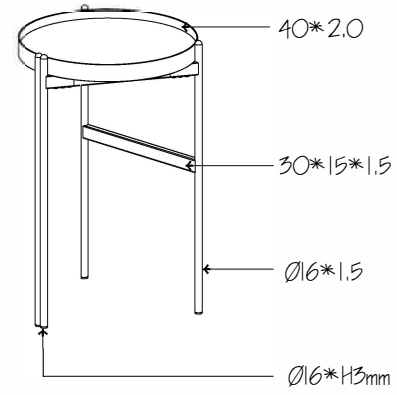

TOP VIEW

FRONT VIEW

SIDE VIEW

NIDO-STS400.635 BL/B

NIDO Side Table

TOP VIEW

FRONT VIEW

SIDE VIEW

NIDO-CTL800.435 BL/B

NIDO 800mm Coffee Table

TOP VIEW

FRONT VIEW

SIDE VIEW

NIDO-CTM600.308 BL/B

NIDO 600mm Coffee Table