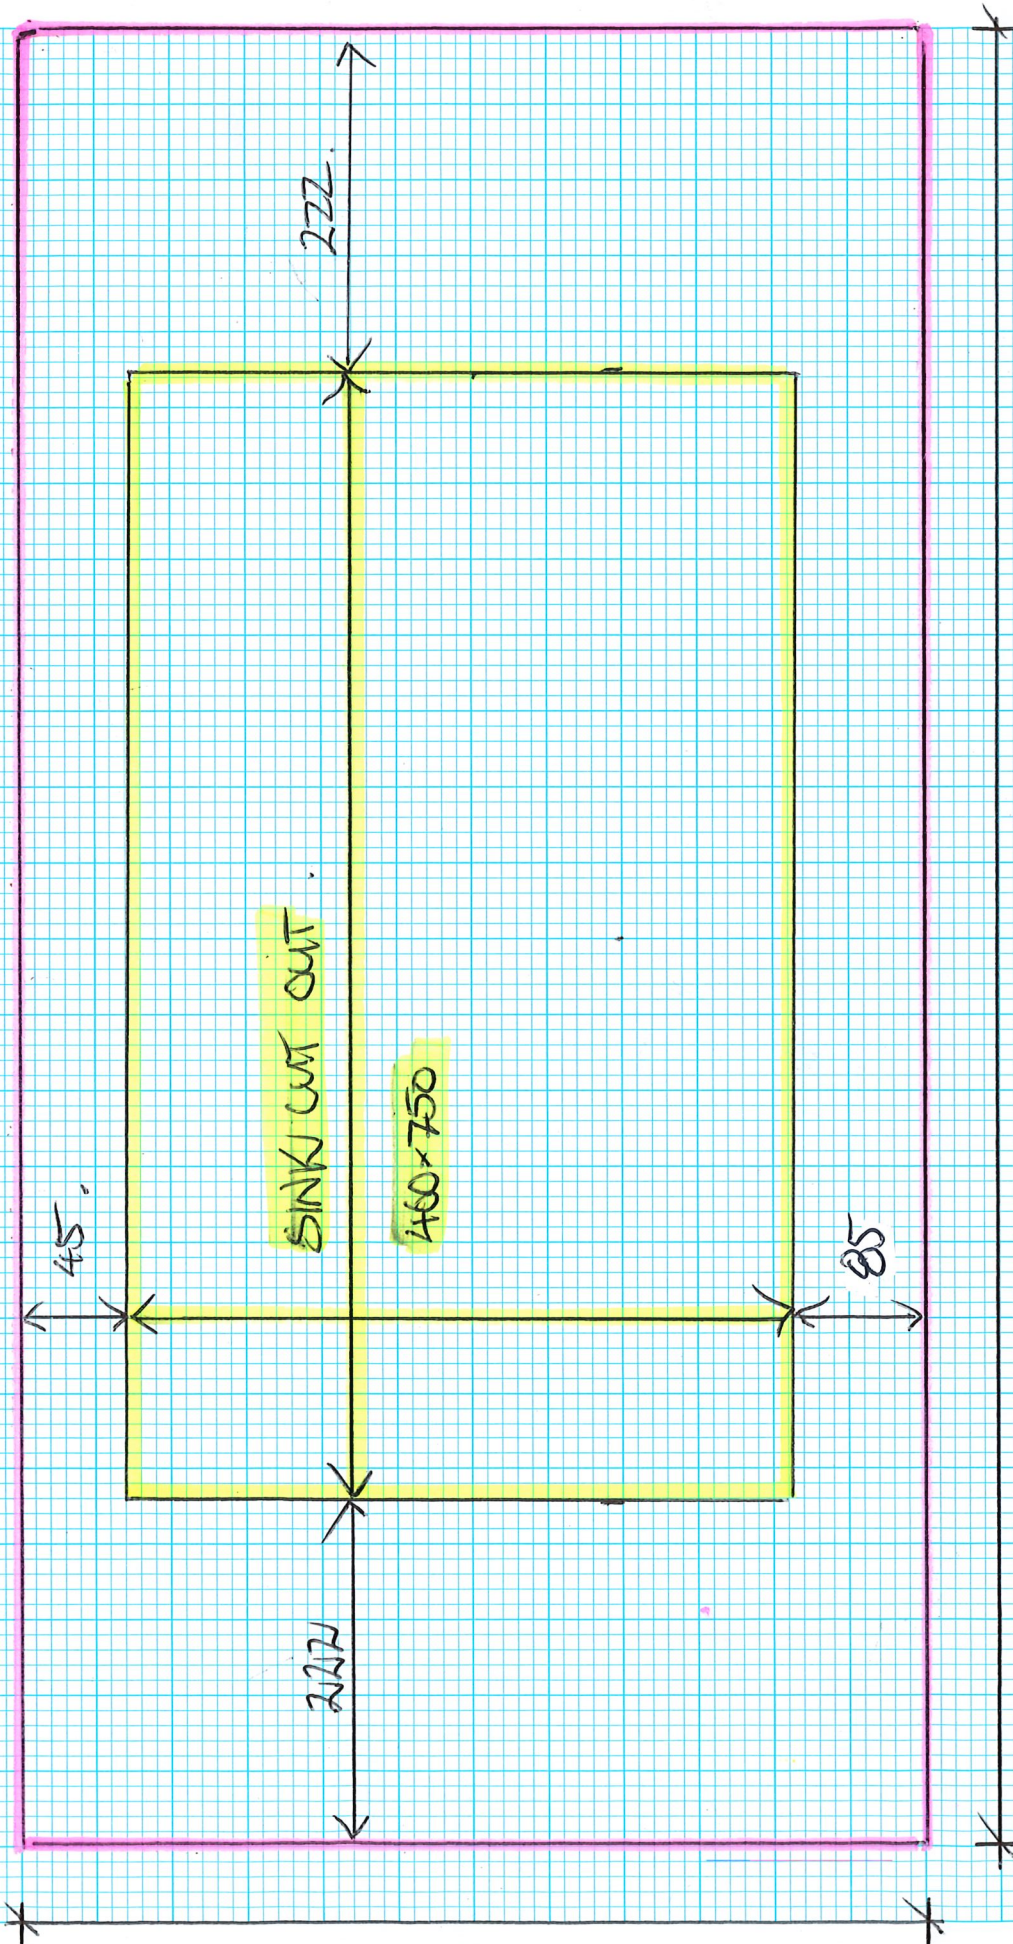

CUSLAL BENCH TOP 590 x 1195

DW50EXTEJ  
Batch 06/19

470  
MOVE BARS  
OUT.  
BETWEEN.