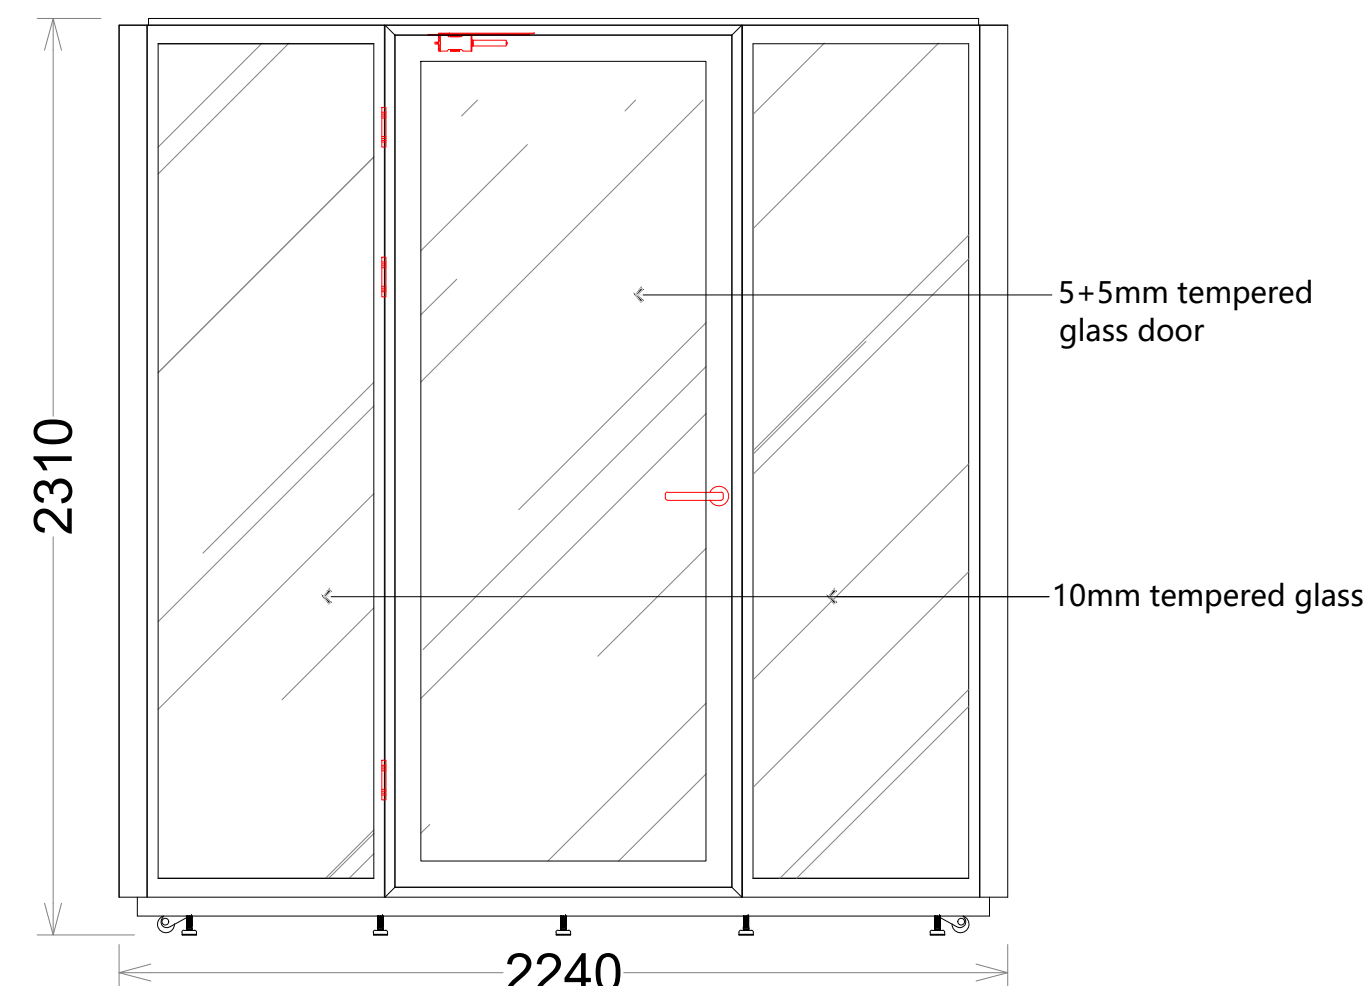

M pod
 Exterior size: 2240*1200*2310mm
 Interior size: 2100*1200*2160mm

Exterior finishes:\
 Interior finishes: \
 Carpet: \
 Table: \
 Sofa: \

M pod 3D perspective drawing

01 ELEVATION-Front wall

02 ELEVATION-Right wall

02 ELEVATION-Right wall

03 ELEVATION-Back wall

04 ELEVATION-Left wall

04 ELEVATION-Left wall

Table size drawing

Sofa size drawing