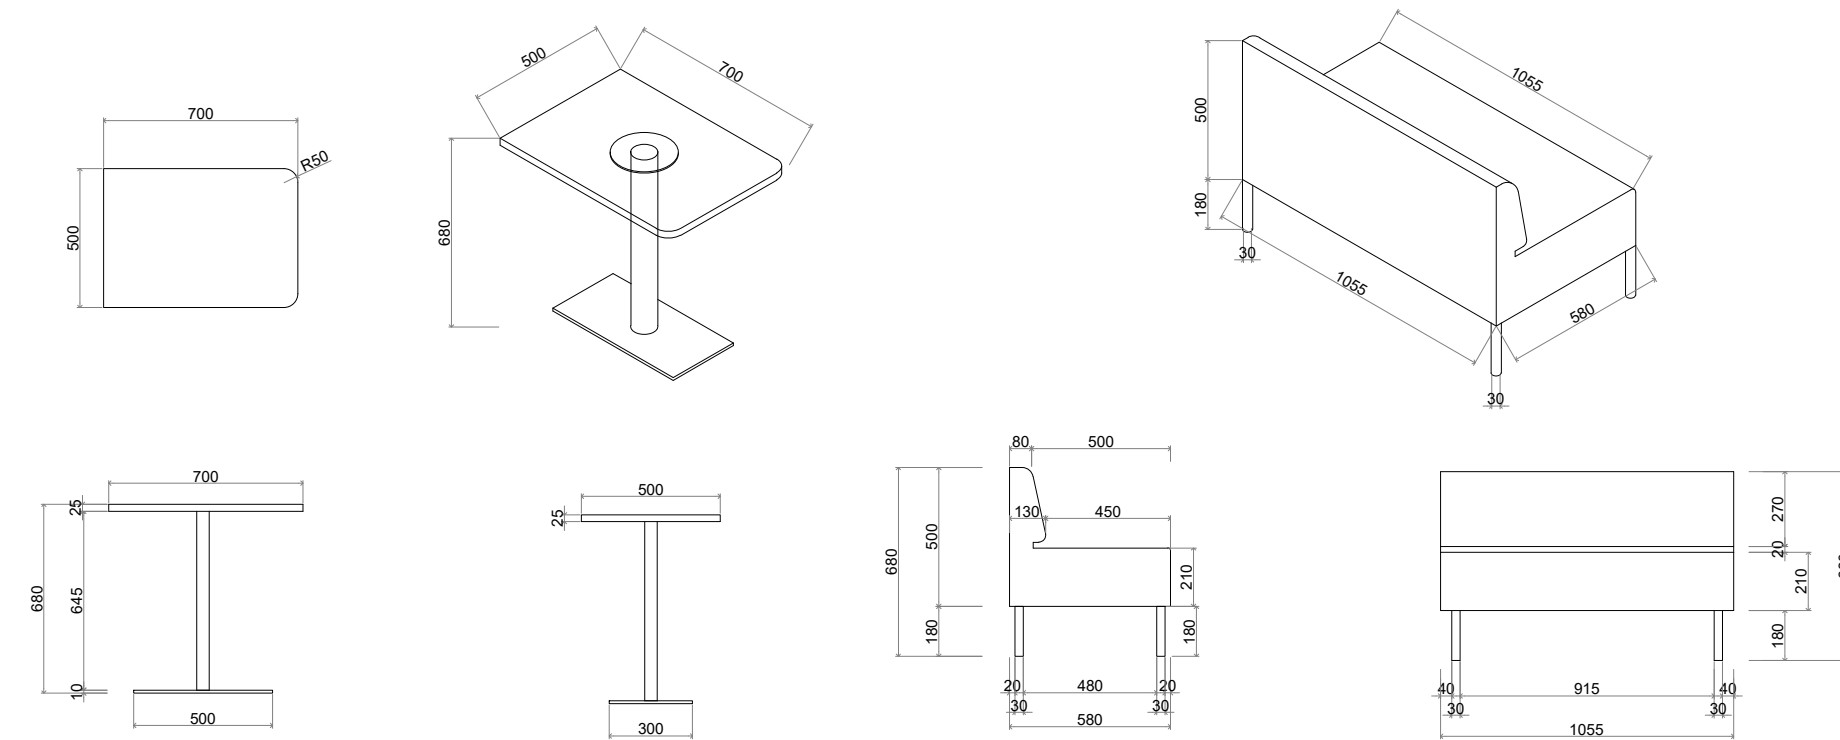

M pod
 Exterior size: 2240*1200*2310mm
 Interior size: 2100*1200*2160mm

Exterior finishes:\
 Interior finishes: \
 Carpet: \
 Table: \
 Sofa: \

M pod 3D perspective drawing

01 ELEVATION-Front wall

02 ELEVATION-Right wall

02 ELEVATION-Right wall

03 ELEVATION-Back wall

04 ELEVATION-Left wall

04 ELEVATION-Left wall

Table size drawing

Sofa size drawing