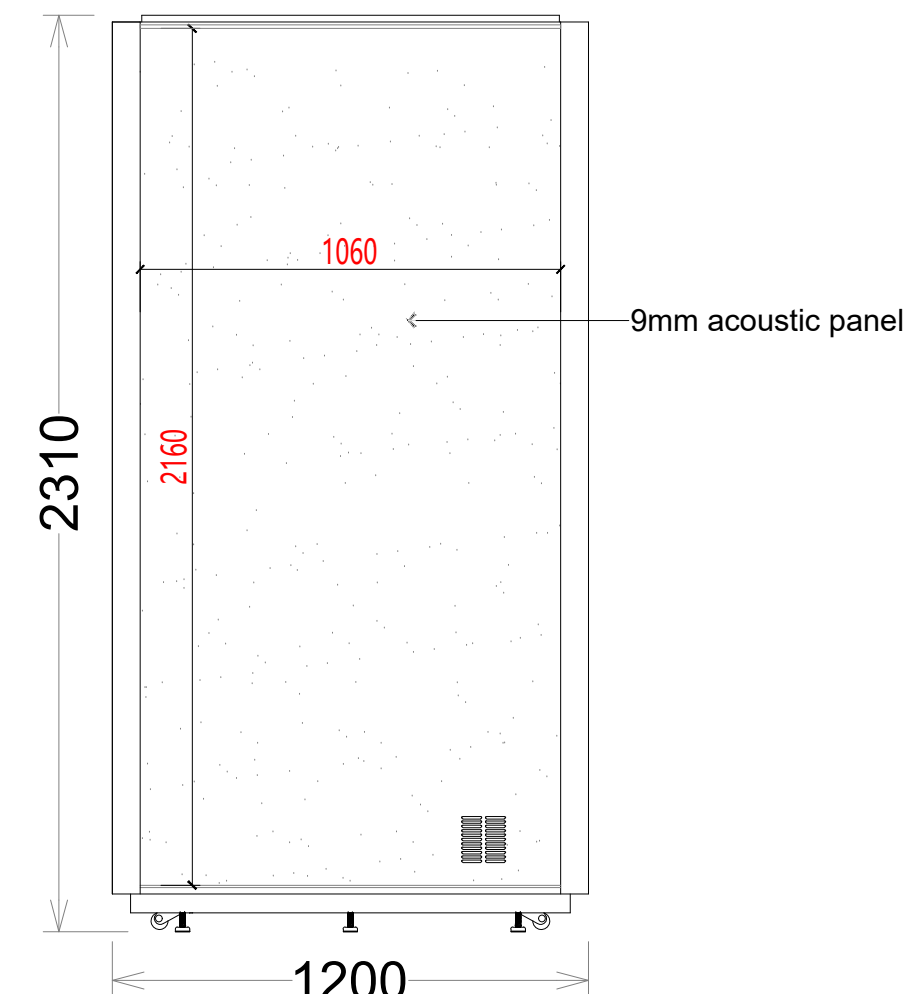

M pod
 Exterior size: 2240*1200*2310mm
 Interior size: 2100*1200*2160mm

Exterior finishes:\
 Interior finishes: \
 Carpet: \
 Table: \
 Sofa: \

M pod 3D perspective drawing

01 ELEVATION-Front wall

02 ELEVATION-Right wall

02 ELEVATION-Right wall

03 ELEVATION-Back wall

04 ELEVATION-Left wall

04 ELEVATION-Left wall

Table size drawing

Sofa size drawing