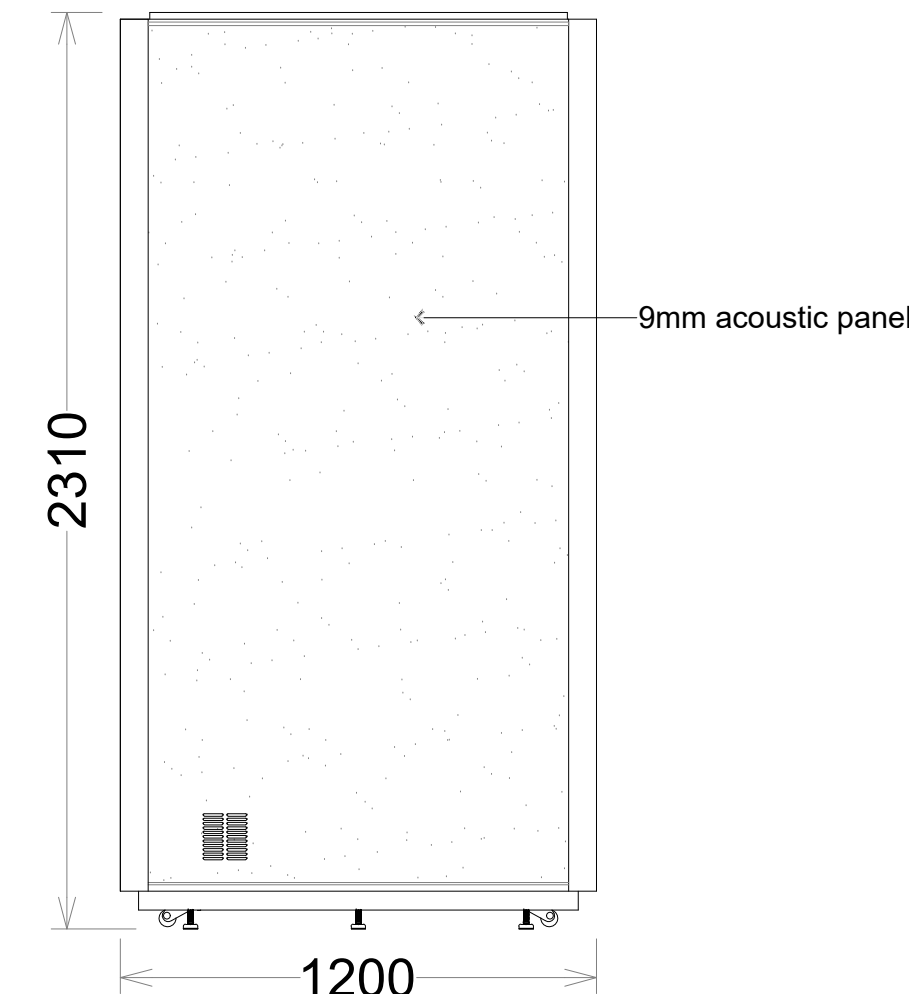

M pod
 Exterior size: 2240*1200*2310mm
 Interior size: 2100*1200*2160mm

Exterior finishes:\
 Interior finishes: \
 Carpet: \
 Table: \
 Sofa: \

M pod 3D perspective drawing

01 ELEVATION-Front wall

02 ELEVATION-Right wall

02 ELEVATION-Right wall

03 ELEVATION-Back wall

04 ELEVATION-Left wall

04 ELEVATION-Left wall

Table size drawing

Sofa size drawing