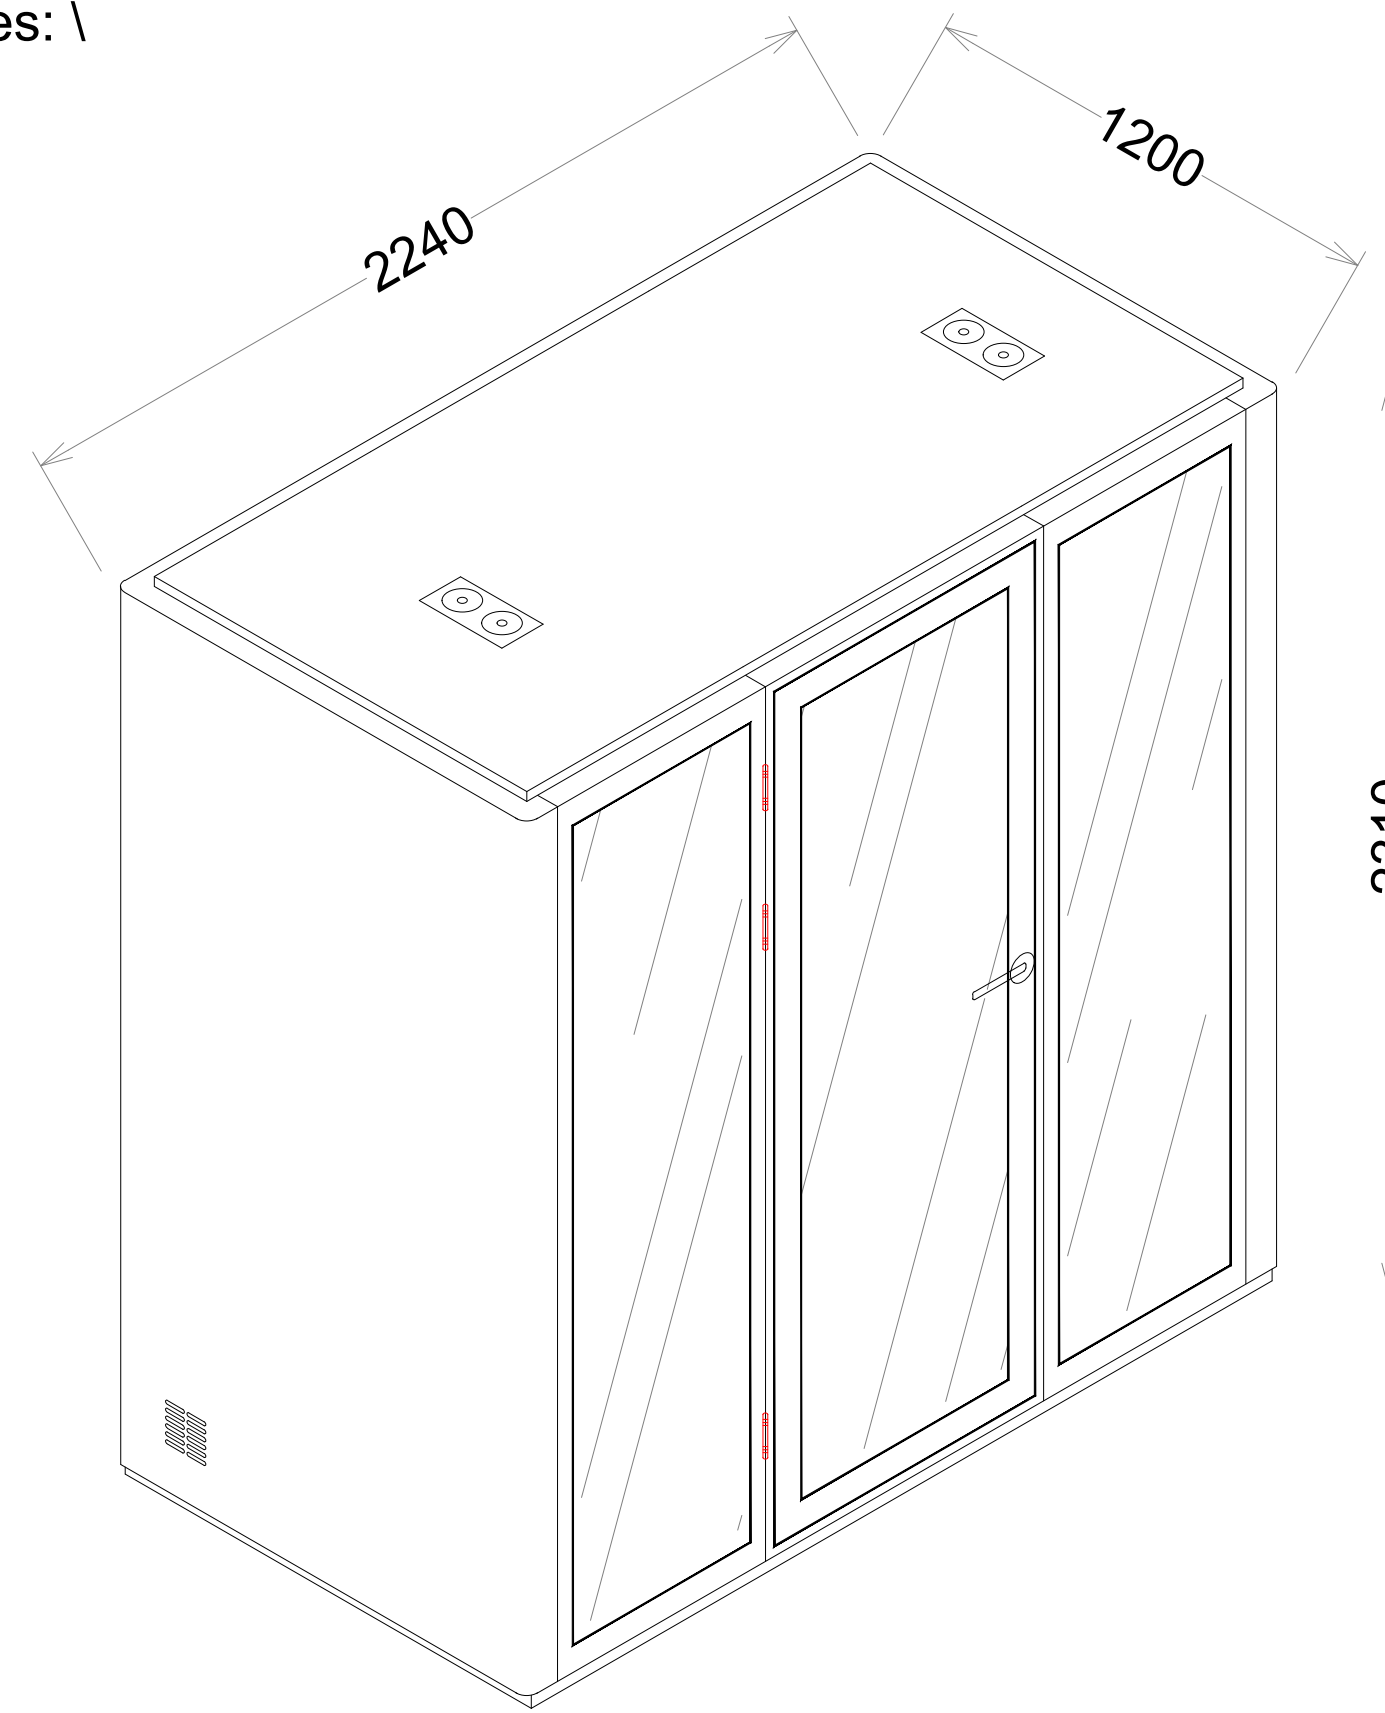

M pod
 Exterior size: 2240*1200*2310mm
 Interior size: 2100*1200*2160mm

Exterior finishes:\
 Interior finishes: \
 Carpet: \
 Table: \
 Sofa: \

M pod 3D perspective drawing

01 ELEVATION-Front wall

02 ELEVATION-Right wall

02 ELEVATION-Right wall

03 ELEVATION-Back wall

04 ELEVATION-Left wall

04 ELEVATION-Left wall

Table size drawing

Sofa size drawing