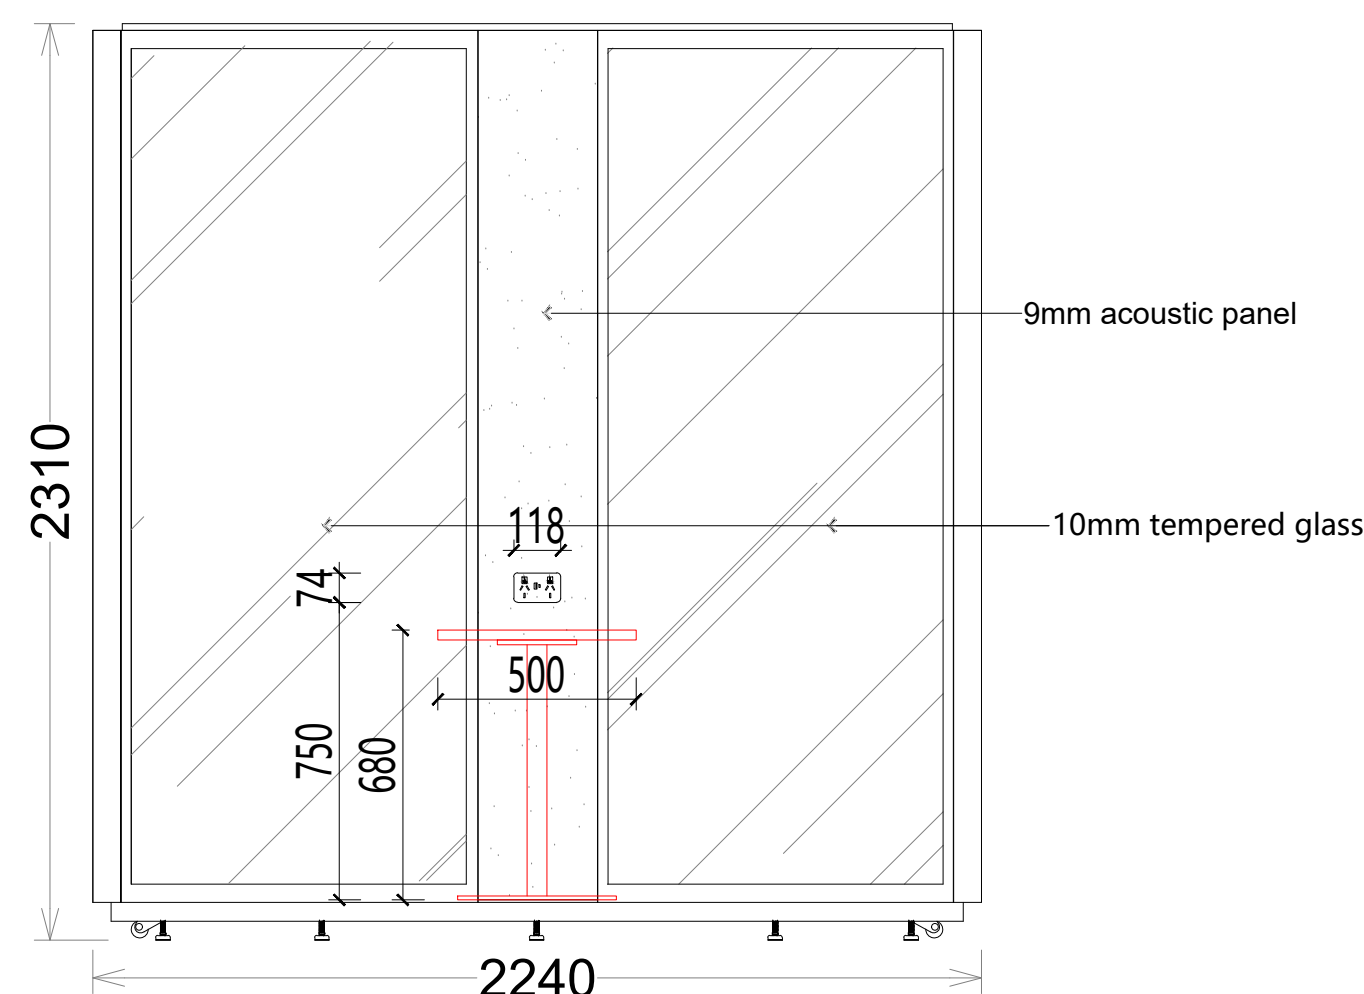

M pod
 Exterior size: 2240*1200*2310mm
 Interior size: 2100*1200*2160mm

Exterior finishes:\
 Interior finishes: \
 Carpet: \
 Table: \
 Sofa: \

M pod 3D perspective drawing

01 ELEVATION-Front wall

02 ELEVATION-Right wall

02 ELEVATION-Right wall

03 ELEVATION-Back wall

04 ELEVATION-Left wall

04 ELEVATION-Left wall

Table size drawing

Sofa size drawing