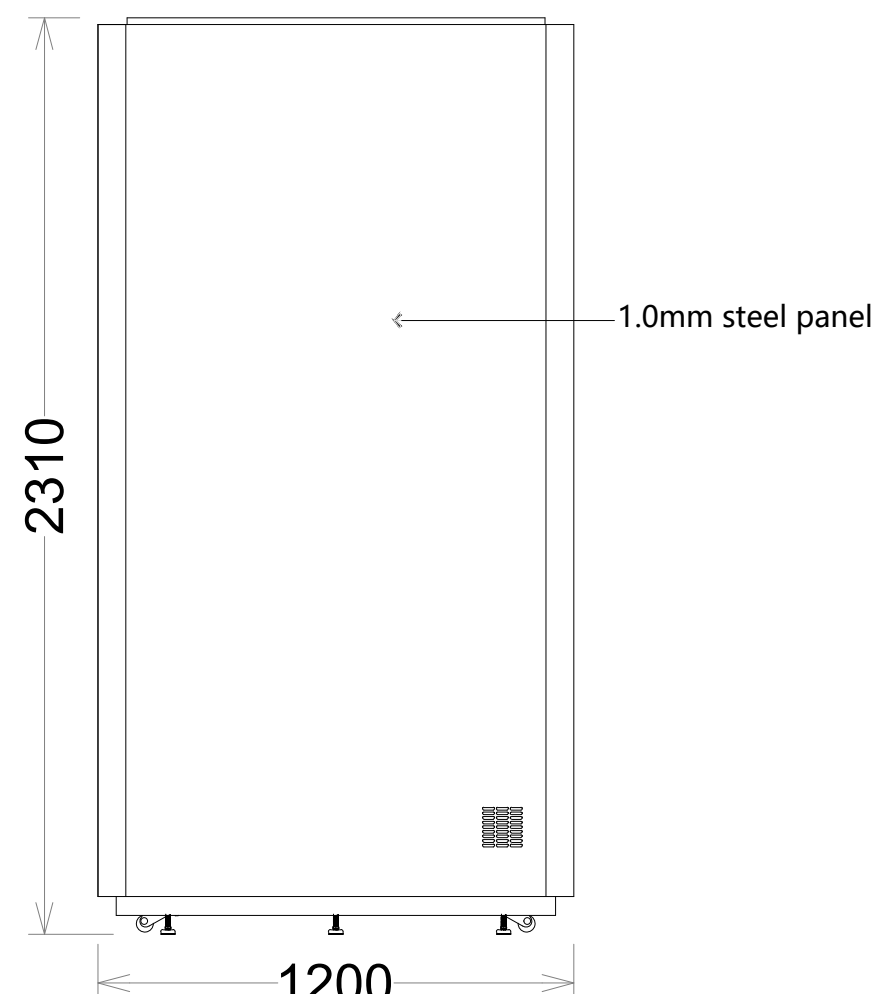

M pod
 Exterior size: 2240*1200*2310mm
 Interior size: 2100*1200*2160mm

Exterior finishes:\
 Interior finishes: \
 Carpet: \
 Table: \
 Sofa: \

M pod 3D perspective drawing

01 ELEVATION-Front wall

02 ELEVATION-Right wall

02 ELEVATION-Right wall

03 ELEVATION-Back wall

04 ELEVATION-Left wall

04 ELEVATION-Left wall

Table size drawing

Sofa size drawing