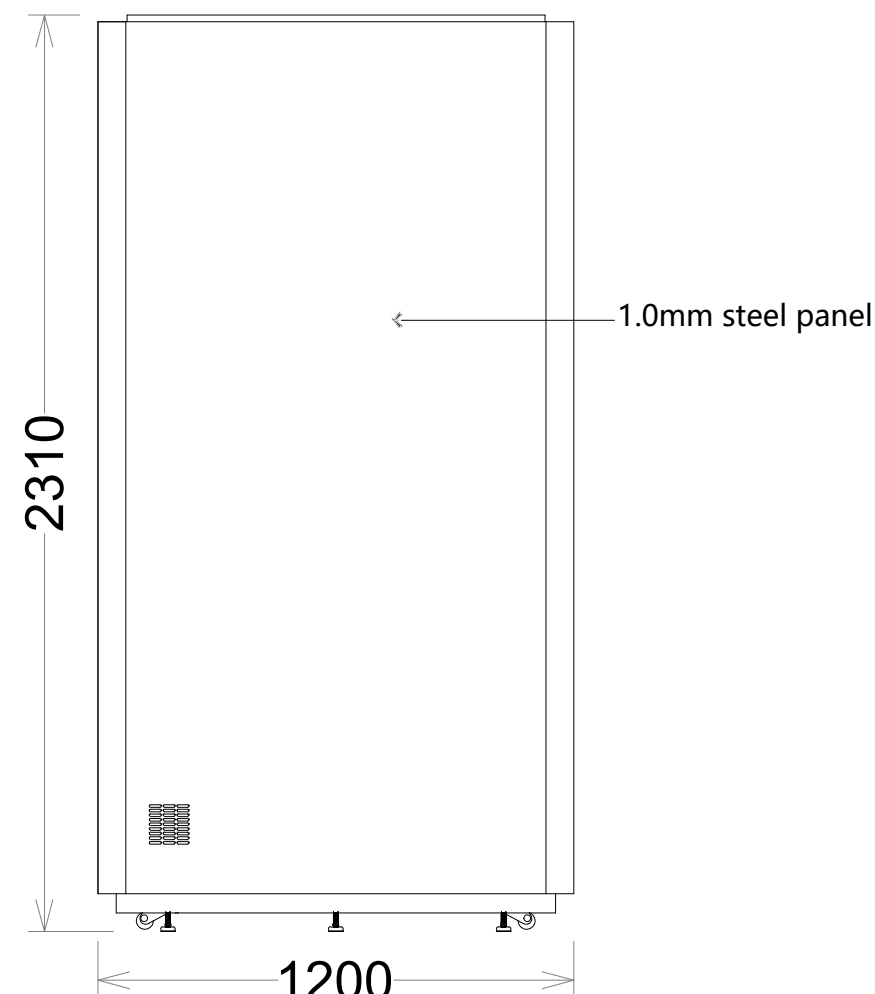

M pod
 Exterior size: 2240*1200*2310mm
 Interior size: 2100*1200*2160mm

Exterior finishes:\
 Interior finishes: \
 Carpet: \
 Table: \
 Sofa: \

M pod 3D perspective drawing

01 ELEVATION-Front wall

02 ELEVATION-Right wall

02 ELEVATION-Right wall

03 ELEVATION-Back wall

04 ELEVATION-Left wall

04 ELEVATION-Left wall

Table size drawing

Sofa size drawing