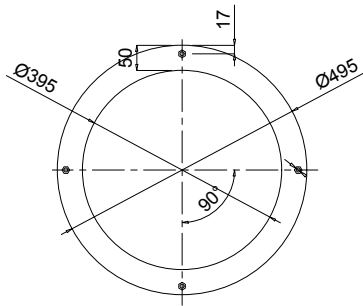

TOP VIEW

FRONT VIEW

HDRB1025-600

600mm Dia x 1025mm H Drum Base Table