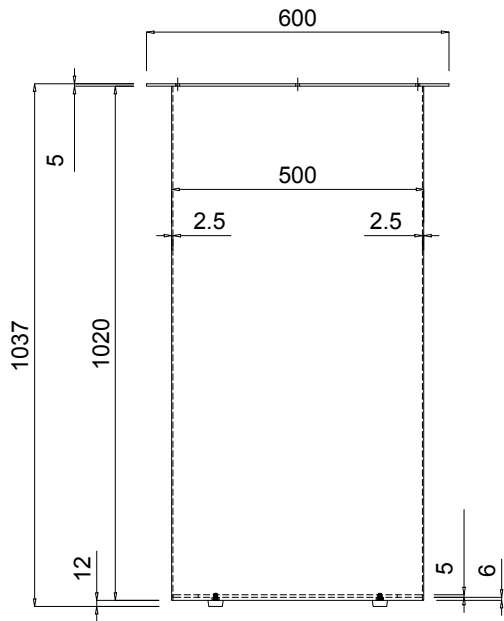

TOP VIEW

FRONT VIEW

HDRB1025-600

600mm Dia x 1025mm H Drum Base Table