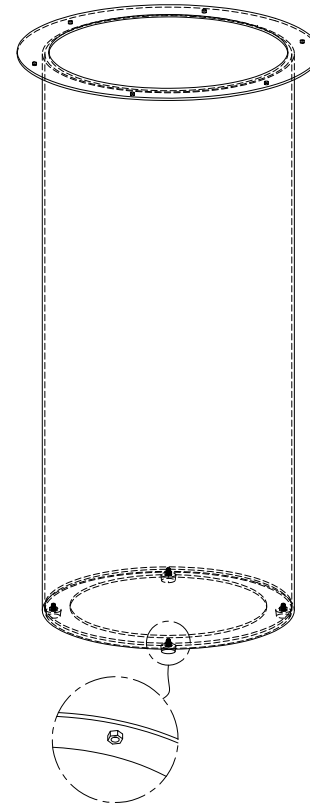

TOP VIEW

FRONT VIEW

HDRB1025-600

600mm Dia x 1025mm H Drum Base Table