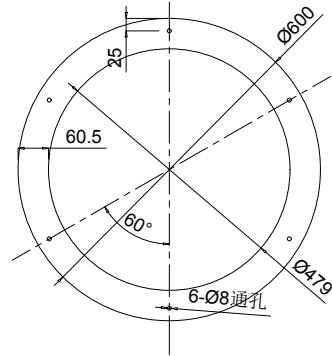

TOP VIEW

FRONT VIEW

HDRB1025-600

600mm Dia x 1025mm H Drum Base Table