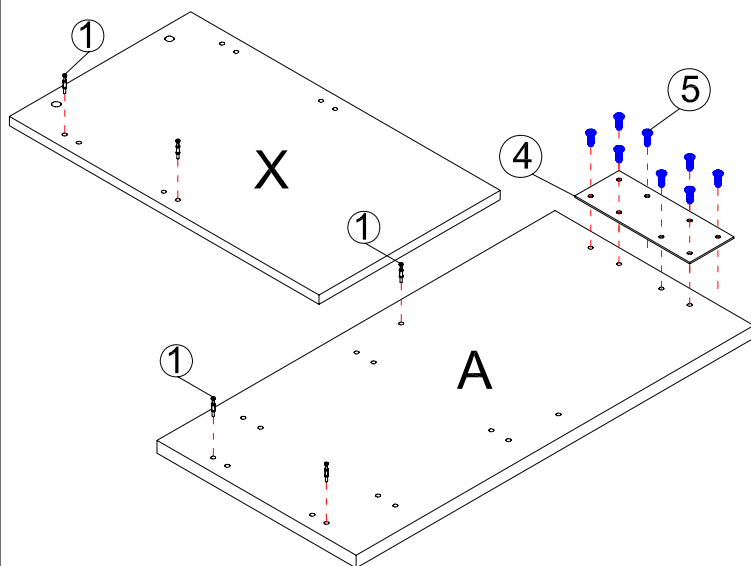

ASSEMBLY INSTRUCTIONS

CR45

rapidline
FURNITURE FOR TODAY
2011-8-25

- pin 6x35 5PCS
- CAM 6PCS
- Cam Cover 6PCS
- CONNECTOR 280x100x2 1PCS
- Screw 6x12 6PCS
- Screw 6x25 2PCS

ASSEMBLY INSTRUCTIONS

CR6

CR12

rapidline
FURNITURE FOR TODAY