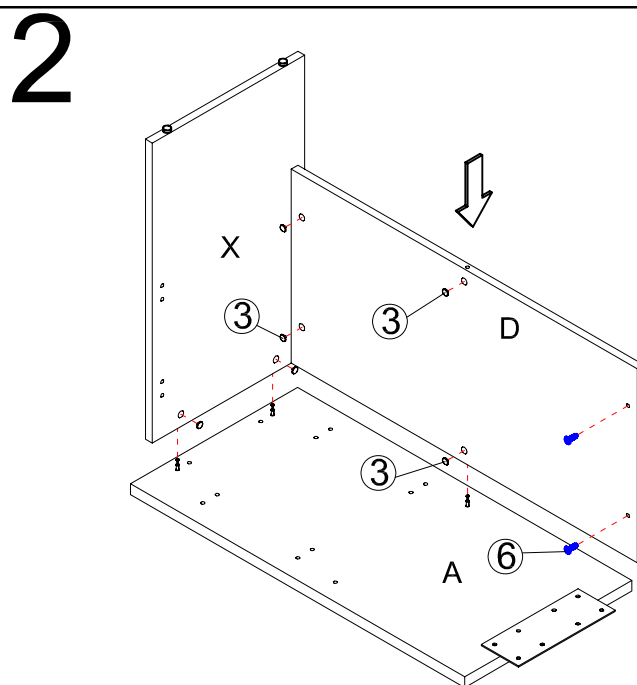

ASSEMBLY INSTRUCTIONS

CR45

rapidline
FURNITURE FOR TODAY
2011-8-25

- pin 6x35 5PCS
- CAM 6PCS
- Cam Cover 6PCS
- CONNECTOR 280x100x2 1PCS
- Screw 6x12 6PCS
- Screw 6x25 2PCS

ASSEMBLY INSTRUCTIONS

CR6

CR12

rapidline
FURNITURE FOR TODAY