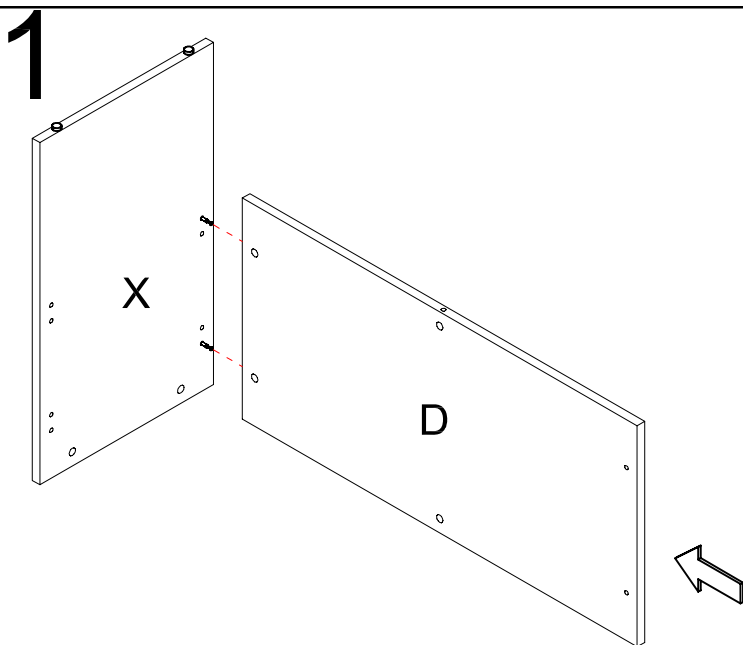

ASSEMBLY INSTRUCTIONS

CR45

rapidline
FURNITURE FOR TODAY
2011-8-25

- pin 6x35 5PCS
- CAM 6PCS
- Cam Cover 6PCS
- CONNECTOR 280x100x2 1PCS
- Screw 6x12 6PCS
- Screw 6x25 2PCS

ASSEMBLY INSTRUCTIONS

CR6

CR12

rapidline
FURNITURE FOR TODAY