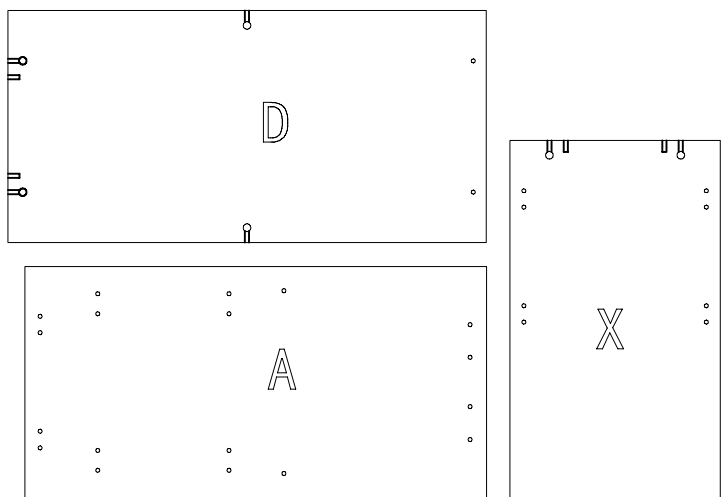

ASSEMBLY INSTRUCTIONS

CR45

rapidline
FURNITURE FOR TODAY
2011-8-25

- pin 6x35 5PCS
- CAM 6PCS
- Cam Cover 6PCS
- CONNECTOR 280x100x2 1PCS
- Screw 6x12 6PCS
- Screw 6x25 2PCS

ASSEMBLY INSTRUCTIONS

CR6

CR12

rapidline
FURNITURE FOR TODAY