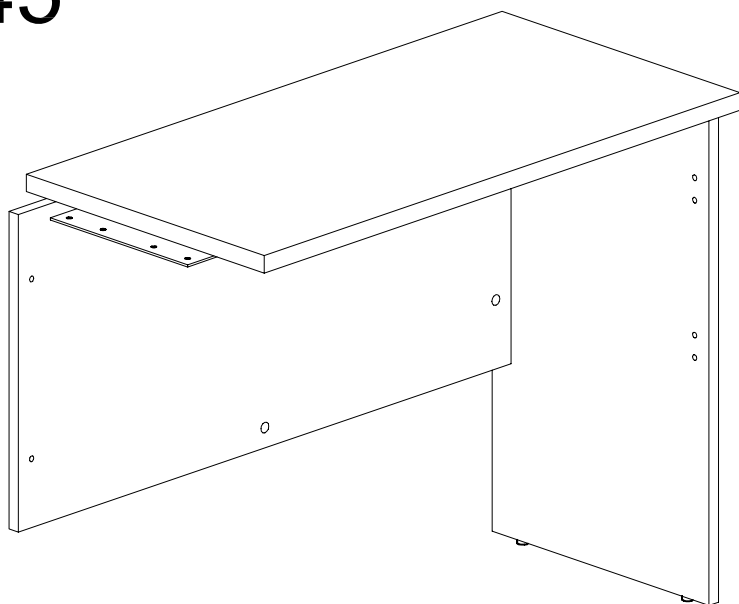

ASSEMBLY INSTRUCTIONS

CR45

rapidline
FURNITURE FOR TODAY
2011-8-25

- pin 6x35 5PCS
- CAM 6PCS
- Cam Cover 6PCS
- CONNECTOR 280x100x2 1PCS
- Screw 6x12 6PCS
- Screw 6x25 2PCS

ASSEMBLY INSTRUCTIONS

CR6

CR12

rapidline
FURNITURE FOR TODAY