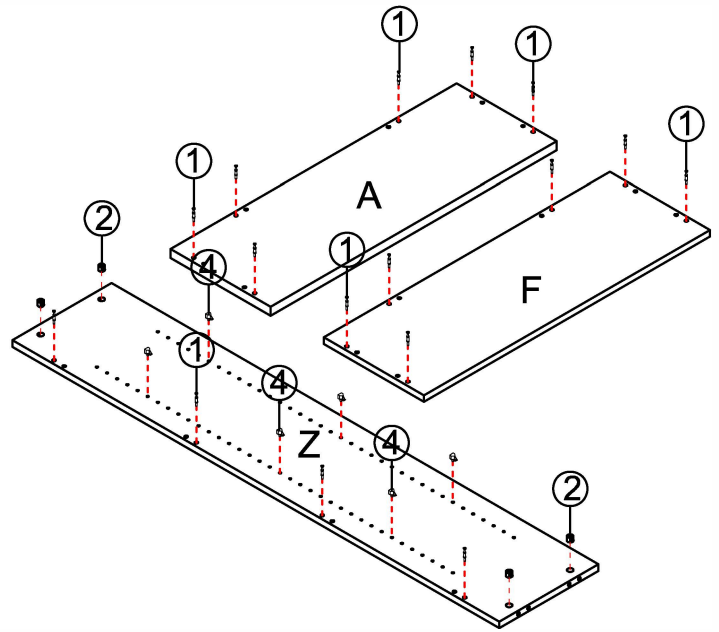

ASSEMBLY INSTRUCTIONS

SPBC18

pin	8x36	1	20PCS
CAM		2	20PCS
Cam Cover		3	20PCS
Bot Minifix		4	12PCS
CUSHIOA	25Hx φ52	5	4PCS
Screw	4x30	6	4PCS

ASSEMBLY INSTRUCTIONS

SPBC12

pin 6×35	1	20PCS
CAM	2	20PCS
Cam Cover	3	20PCS
Bot Minifix	4	12PCS
CUSHIOA 25H×φ52	5	4PCS
Screw 4×30	6	4PCS