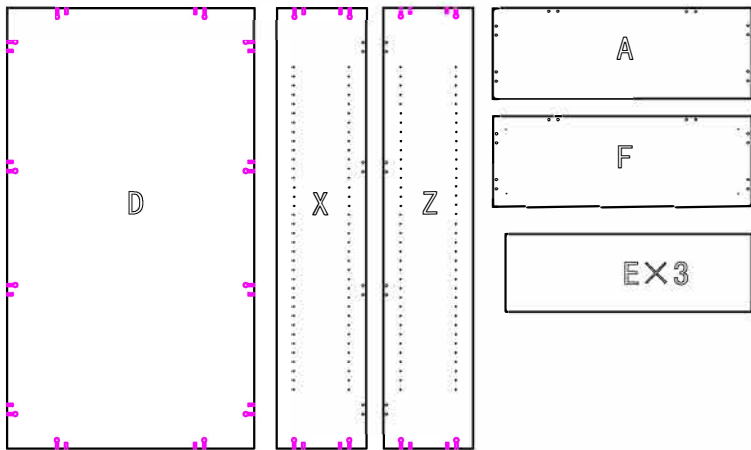

ASSEMBLY INSTRUCTIONS

SPBC18

pin	8x36	1	20PCS
CAM		2	20PCS
Cam Cover		3	20PCS
Bot Minifix		4	12PCS
CUSHIOA	25Hx φ52	5	4PCS
Screw	4x30	6	4PCS

ASSEMBLY INSTRUCTIONS

SPBC12

pin 6×35	1	20PCS
CAM	2	20PCS
Cam Cover	3	20PCS
Bot Minifix	4	12PCS
CUSHIOA 25H×φ52	5	4PCS
Screw 4×30	6	4PCS