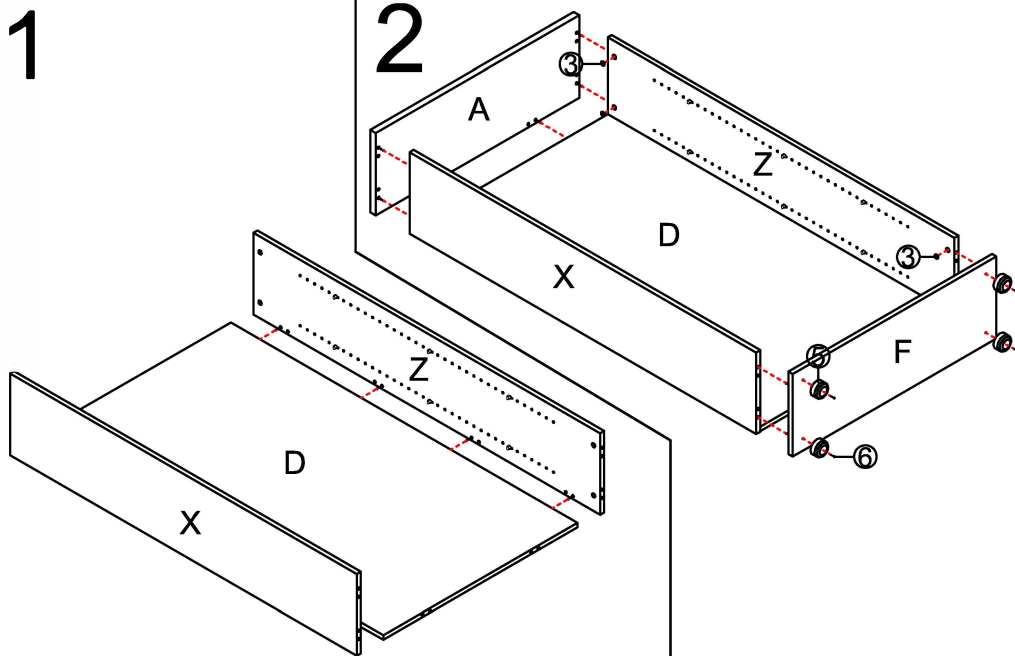

ASSEMBLY INSTRUCTIONS

SPBC18

pin	8x36	1	20PCS
CAM		2	20PCS
Cam Cover		3	20PCS
Bot Minifix		4	12PCS
CUSHIOA	25Hx φ52	5	4PCS
Screw	4x30	6	4PCS

ASSEMBLY INSTRUCTIONS

SPBC12

pin 6×35	1	20PCS
CAM	2	20PCS
Cam Cover	3	20PCS
Bot Minifix	4	12PCS
CUSHIOA 25H×φ52	5	4PCS
Screw 4×30	6	4PCS