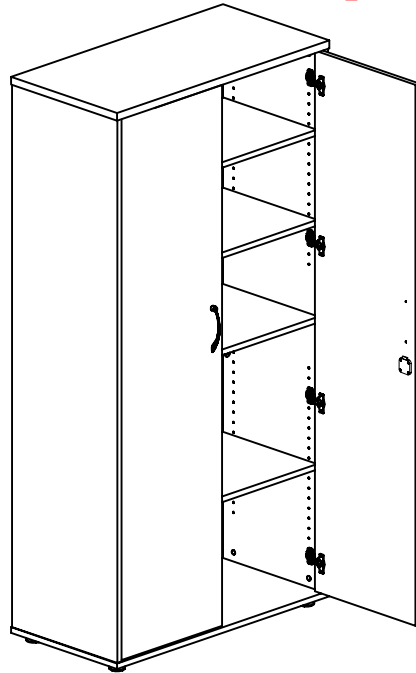

ASSEMBLY INSTRUCTIONS

VSC2FD

rapidline
FURNITURE FOR TODAY

2011-8-25

pin 6×35 1 25PCS	CAM 2 25PCS
Cam Cover 3 25PCS	Bolt Minifix 4 12PCS
Hinge&Mount Plate 5 8PCS	T-Handle 6 2PCS
Screw 4×22 7 4PCS	Screw 4×16 8 32PCS
Screw 4×30 9 4PCS	CUSHIOA 26H×652 10 4PCS
LOCK 11 1PCS	Screw 4×20 12 4PCS
Screw 3.5×13 13 2PCS	