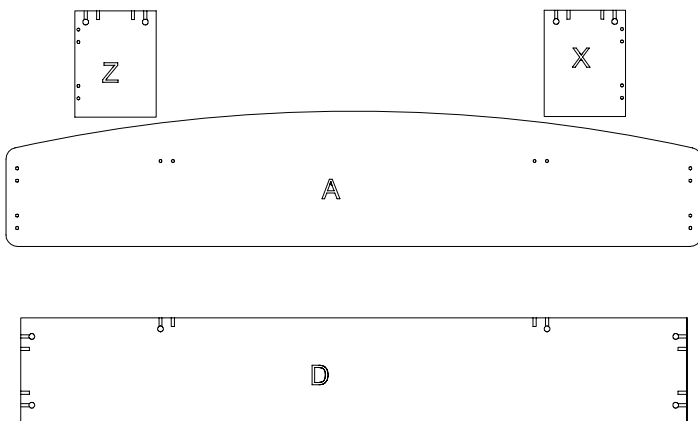

# ASSEMBLY INSTRUCTIONS

## VHOB18

**rapidline**  
FURNITURE FOR TODAY  
2011-8-25

pin		6X35
	1	10PCS
CAM		
	2	10PCS
Cam Cover		
	3	10PCS
Bracket		
	4	4PCS
Screw		4X16
	5	16PCS
		

1

2