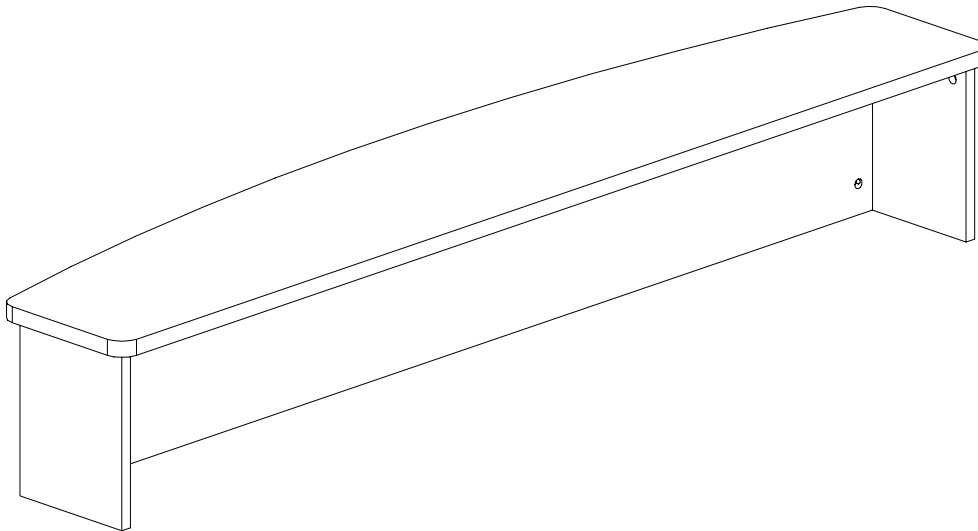

## VHOB18

**rapidline**  
FURNITURE FOR TODAY  
2011-8-25

pin		6X35
	1	10PCS
CAM		
	2	10PCS
Cam Cover		
	3	10PCS
Bracket		
	4	4PCS
Screw		4X16
	5	16PCS
		

1

2