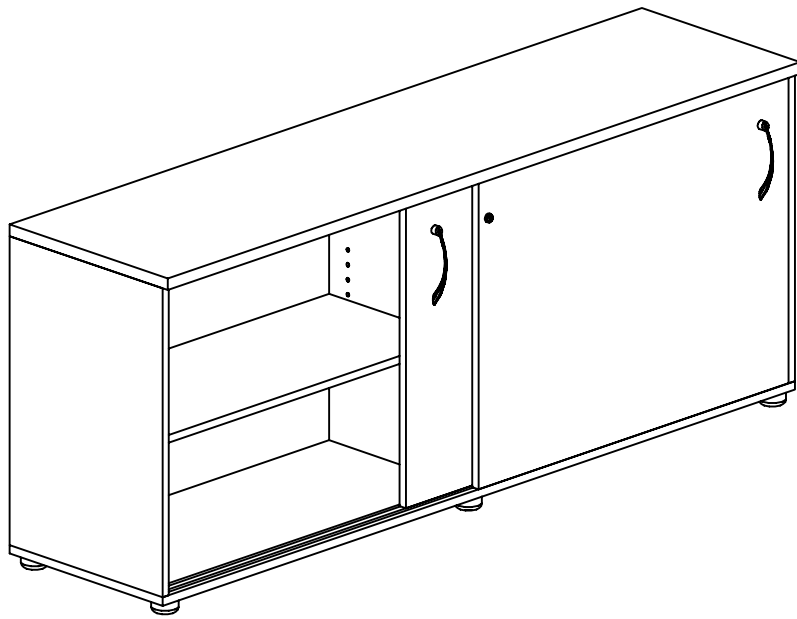

ASSEMBLY INSTRUCTIONS

VCZ1245

rapidline
FURNITURE FOR TODAY
2011-8-25

pin 6x36 1 20PCS	CAM 2 20PCS
Cam Cover 3 20PCS	Bot Minib 4 8PCS
T-Handle 5 2PCS	Screw 4x22 6 4PCS
CUSHION 25Hxφ52 7 8PCS	Screw 4x30 8 8PCS
LOCK 9 1PCS	Screw 3.5X18 10 2PCS
	

<p>pin 6x35 1 24PCS</p>	<p>CAM 2 24PCS</p>
<p>Cam Cover 3 24PCS</p>	<p>Bolt Minifix 4 8PCS</p>
<p>T-Handle 5 2PCS</p>	<p>Screw 4x22 6 4PCS</p>
<p>CUSHION 25Hx4E2 7 6PCS</p>	<p>Screw 4x30 8 6PCS</p>
<p>LOCK 9 1PCS</p>	<p>Screw 3.5x13 10 2PCS</p>