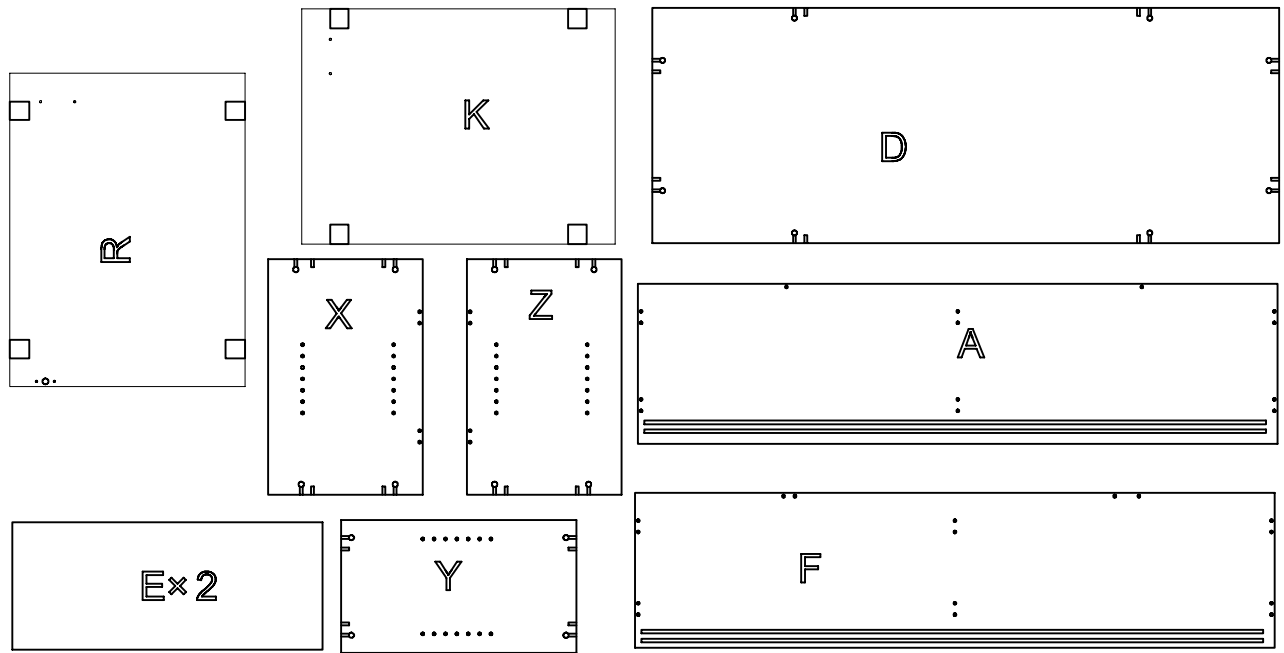

ASSEMBLY INSTRUCTIONS

VCZ1245

rapidline
FURNITURE FOR TODAY
2011-8-25

pin 6x36 1 20PCS	CAM 2 20PCS
Cam Cover 3 20PCS	Bot Minib 4 8PCS
T-Handle 5 2PCS	Screw 4x22 6 4PCS
CUSHION 25Hxφ52 7 8PCS	Screw 4x30 8 8PCS
LOCK 9 1PCS	Screw 3.5X18 10 2PCS
	

<p>pin 6x35 1 24PCS</p>	<p>CAM 2 24PCS</p>
<p>Cam Cover 3 24PCS</p>	<p>Bolt Minifix 4 8PCS</p>
<p>T-Handle 5 2PCS</p>	<p>Screw 4x22 6 4PCS</p>
<p>CUSHION 25Hx4E2 7 6PCS</p>	<p>Screw 4x30 8 6PCS</p>
<p>LOCK 9 1PCS</p>	<p>Screw 3.5x13 10 2PCS</p>