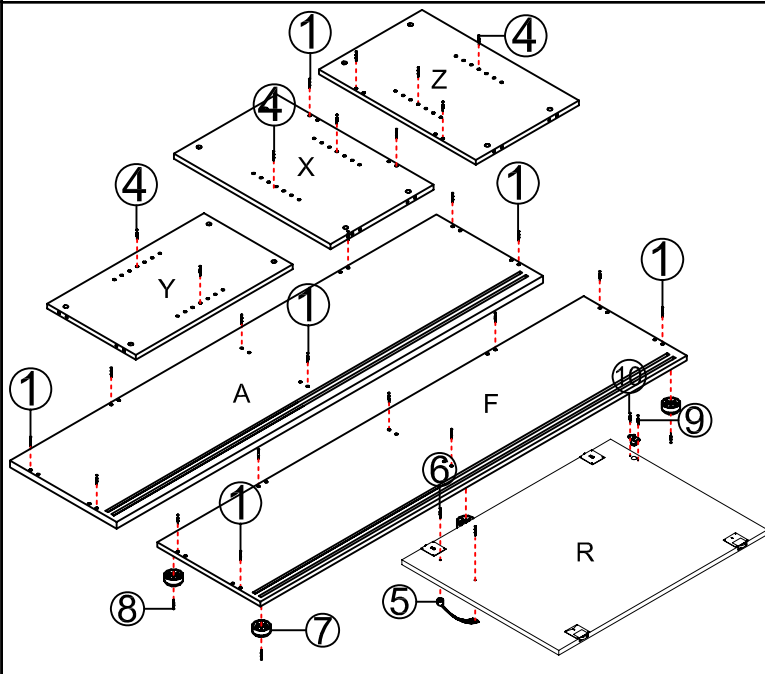

ASSEMBLY INSTRUCTIONS

VCZ1245

rapidline
FURNITURE FOR TODAY
2011-8-25

pin 6x36 1 20PCS	CAM 2 20PCS
Cam Cover 3 20PCS	Bot Minib 4 8PCS
T-Handle 5 2PCS	Screw 4x22 6 4PCS
CUSHION 25Hxφ52 7 8PCS	Screw 4x30 8 8PCS
LOCK 9 1PCS	Screw 3.5X18 10 2PCS
	

<p>pin 6x35 1 24PCS</p>	<p>CAM 2 24PCS</p>
<p>Cam Cover 3 24PCS</p>	<p>Bolt Minifix 4 8PCS</p>
<p>T-Handle 5 2PCS</p>	<p>Screw 4x22 6 4PCS</p>
<p>CUSHION 25Hx4E2 7 6PCS</p>	<p>Screw 4x30 8 6PCS</p>
<p>LOCK 9 1PCS</p>	<p>Screw 3.5x13 10 2PCS</p>