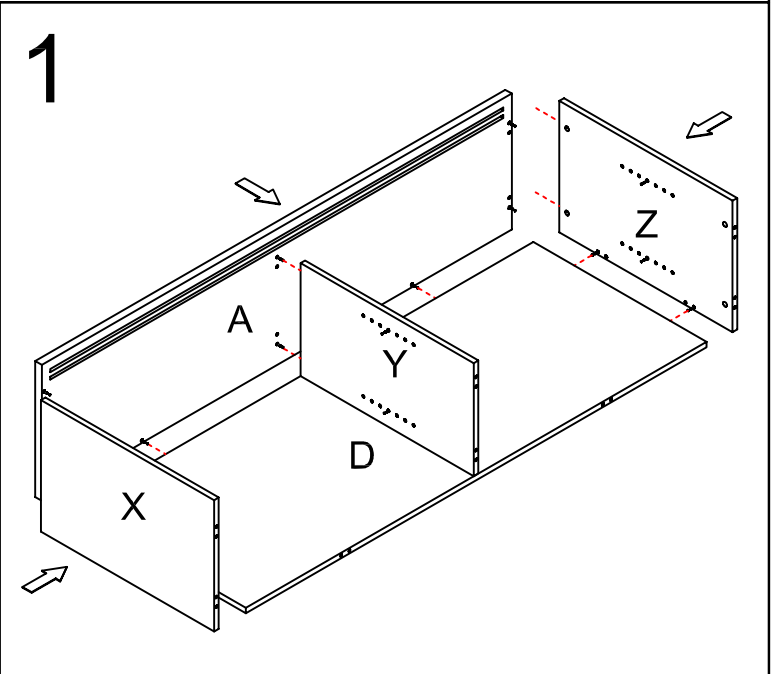

ASSEMBLY INSTRUCTIONS

VCZ1245

rapidline
FURNITURE FOR TODAY
2011-8-25

pin 6x36 1 20PCS	CAM 2 20PCS
Cam Cover 3 20PCS	Bot Minib 4 8PCS
T-Handle 5 2PCS	Screw 4x22 6 4PCS
CUSHION 25Hxφ52 7 8PCS	Screw 4x30 8 8PCS
LOCK 9 1PCS	Screw 3.5X18 10 2PCS
	

<p>pin 6x35 1 24PCS</p>	<p>CAM 2 24PCS</p>
<p>Cam Cover 3 24PCS</p>	<p>Bolt Minifix 4 8PCS</p>
<p>T-Handle 5 2PCS</p>	<p>Screw 4x22 6 4PCS</p>
<p>CUSHION 25Hx4E2 7 6PCS</p>	<p>Screw 4x30 8 6PCS</p>
<p>LOCK 9 1PCS</p>	<p>Screw 3.5x13 10 2PCS</p>