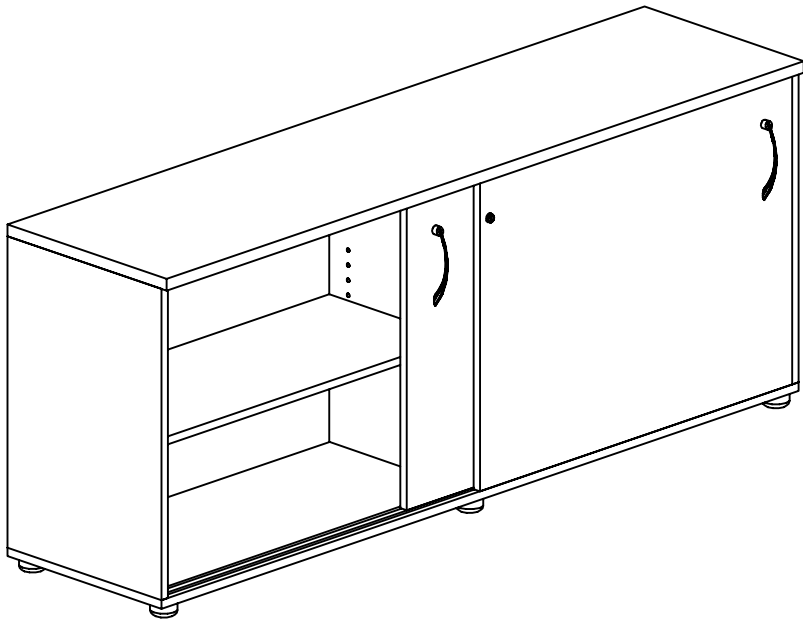

ASSEMBLY INSTRUCTIONS

VCZ1245

rapidline
FURNITURE FOR TODAY
2011-8-25

pin 6x36 1 20PCS	CAM 2 20PCS
Cam Cover 3 20PCS	Bot Minib 4 8PCS
T-Handle 5 2PCS	Screw 4x22 6 4PCS
CUSHION 25Hxφ52 7 8PCS	Screw 4x30 8 8PCS
LOCK 9 1PCS	Screw 3.5X18 10 2PCS
	