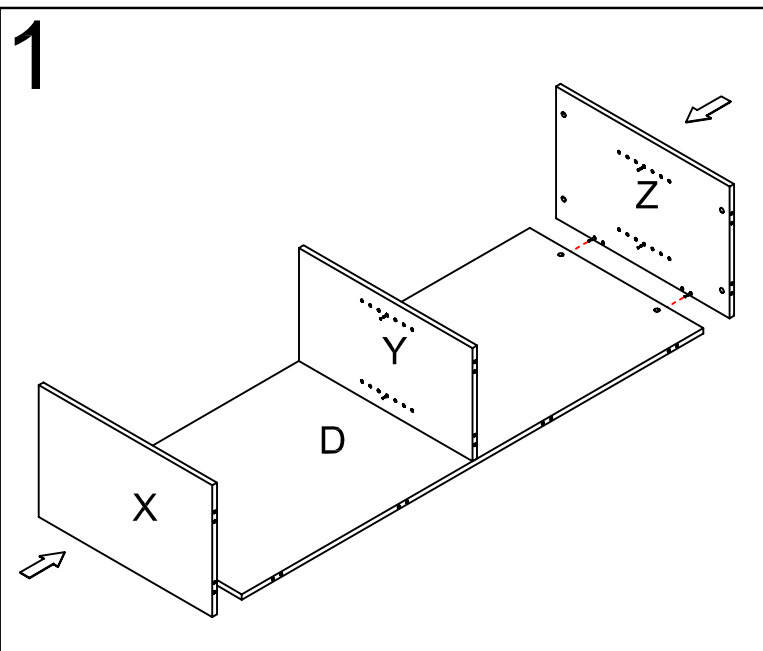

ASSEMBLY INSTRUCTIONS

VCZ1245

rapidline
FURNITURE FOR TODAY
2011-8-25

pin 6x36 1 20PCS	CAM 2 20PCS
Cam Cover 3 20PCS	Bot Minib 4 8PCS
T-Handle 5 2PCS	Screw 4x22 6 4PCS
CUSHION 25Hxφ52 7 8PCS	Screw 4x30 8 8PCS
LOCK 9 1PCS	Screw 3.5X18 10 2PCS
	

<p>pin 6x35 1 24PCS</p>	<p>CAM 2 24PCS</p>
<p>Cam Cover 3 24PCS</p>	<p>Bolt Minifix 4 8PCS</p>
<p>T-Handle 5 2PCS</p>	<p>Screw 4x22 6 4PCS</p>
<p>CUSHION 25Hx4E2 7 6PCS</p>	<p>Screw 4x30 8 6PCS</p>
<p>LOCK 9 1PCS</p>	<p>Screw 3.5x13 10 2PCS</p>