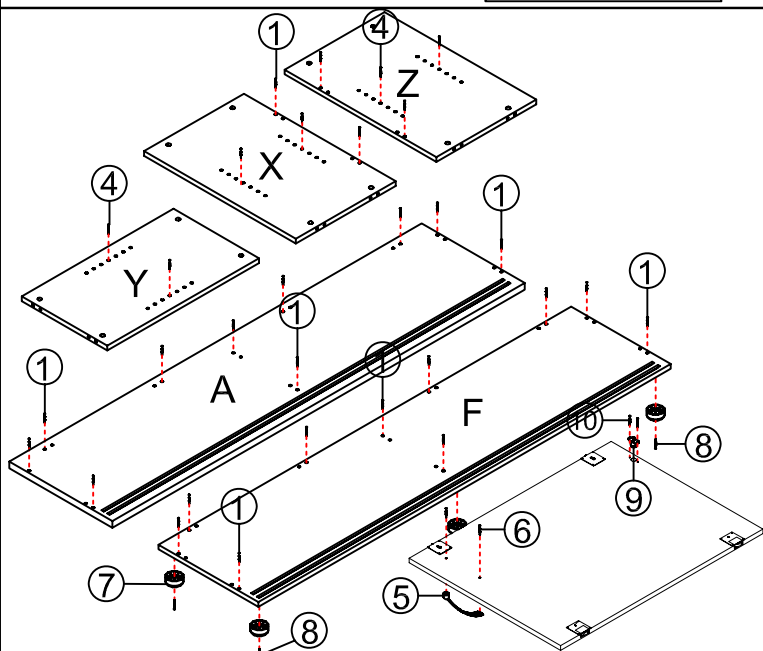

ASSEMBLY INSTRUCTIONS

VCZ1245

rapidline
FURNITURE FOR TODAY
2011-8-25

pin 6x36 1 20PCS	CAM 2 20PCS
Cam Cover 3 20PCS	Bot Minib 4 8PCS
T-Handle 5 2PCS	Screw 4x22 6 4PCS
CUSHION 25Hxφ52 7 8PCS	Screw 4x30 8 8PCS
LOCK 9 1PCS	Screw 3.5X18 10 2PCS
	

<p>pin 6x35 1 24PCS</p>	<p>CAM 2 24PCS</p>
<p>Cam Cover 3 24PCS</p>	<p>Bolt Minifix 4 8PCS</p>
<p>T-Handle 5 2PCS</p>	<p>Screw 4x22 6 4PCS</p>
<p>CUSHION 25Hx4E2 7 6PCS</p>	<p>Screw 4x30 8 6PCS</p>
<p>LOCK 9 1PCS</p>	<p>Screw 3.5x13 10 2PCS</p>