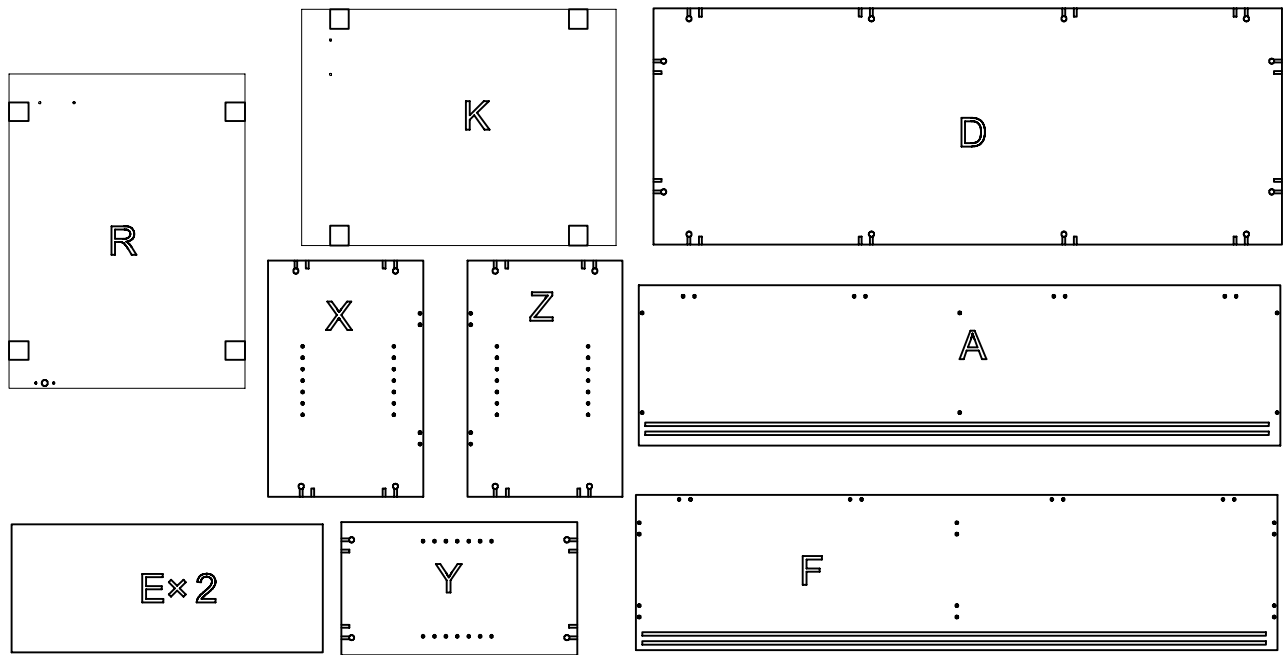

<p>pin 6x35 1 24PCS</p>	<p>CAM 2 24PCS</p>
<p>Cam Cover 3 24PCS</p>	<p>Bolt Minifix 4 8PCS</p>
<p>T-Handle 5 2PCS</p>	<p>Screw 4x22 6 4PCS</p>
<p>CUSHION 25Hx4E2 7 6PCS</p>	<p>Screw 4x30 8 6PCS</p>
<p>LOCK 9 1PCS</p>	<p>Screw 3.5x13 10 2PCS</p>