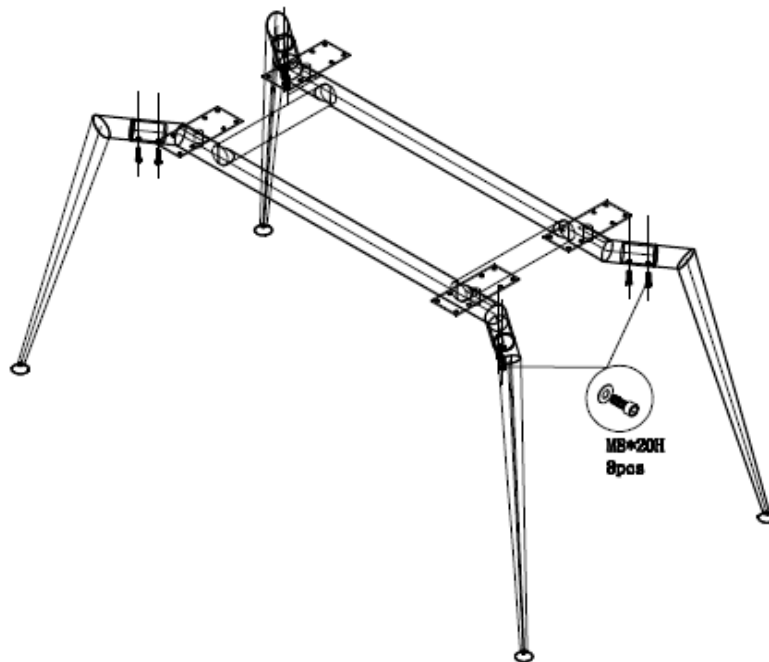

rapidline

FURNITURE FOR TODAY

ASSEMBLY INSTRUCTIONS

SPF189

	M5*20H 32pcs		M8*1H 8pcs
	M8*20H 8pcs		1pcs

****PLEASE NOTE****

Supplied timber top attaching screws are for use with top thicknesses of 25mm or greater. Do not use these screws if your top thickness is less than 25mm