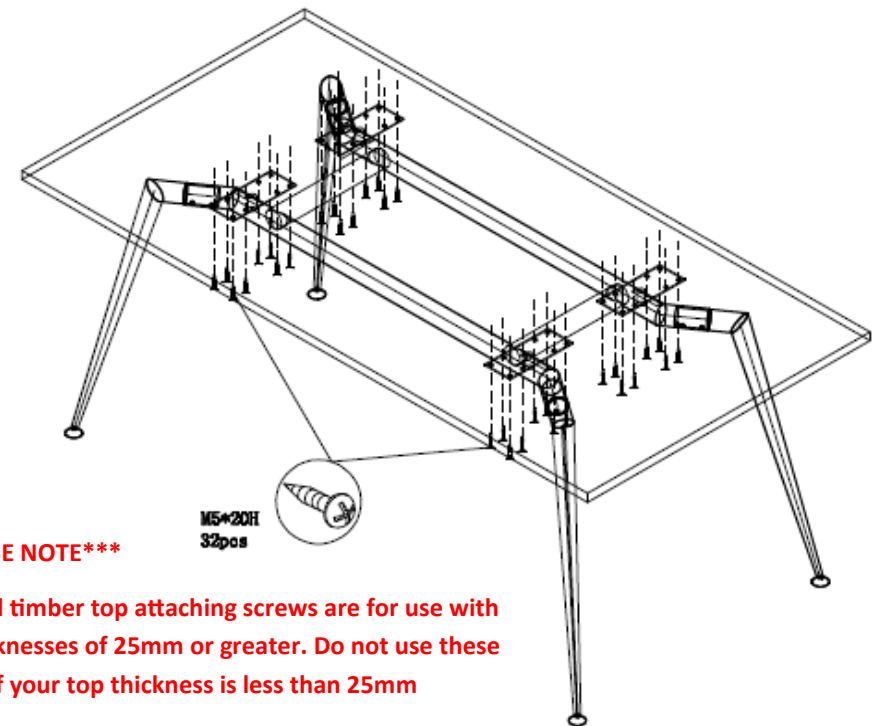

rapidline

FURNITURE FOR TODAY

ASSEMBLY INSTRUCTIONS

SPF189

	M5*20H 32pcs		M8*1H 8pcs
	M8*20H 8pcs		1pcs

****PLEASE NOTE****

Supplied timber top attaching screws are for use with top thicknesses of 25mm or greater. Do not use these screws if your top thickness is less than 25mm