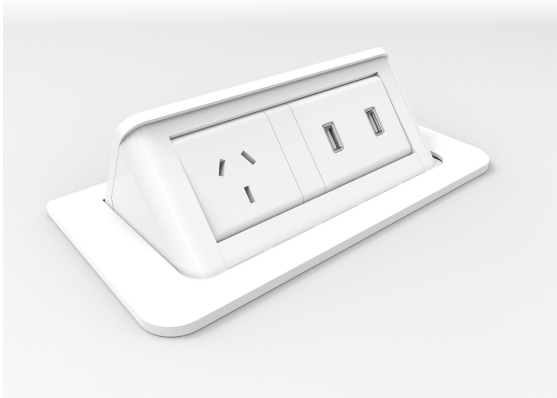

### COMPATIBLE WIRELESS CHARGING

Sits in 80mm Cable Port, or requires additional 80mm Diameter Cut Out in Top Links to Cable Basket, Adjoining Power Rail, Wall Starter or Power Pole Kit Only Compatible with QI Devices, NOT Compatible with Current Iphone Range

### POP-UP POWER MODULES

Pop Up for Easy Access to Power and USB Charging  
Folds Away When Not in Use  
Ideal for Single Workstations, Hot Desks or Training Rooms  
Links to Cable Basket, Adjoining Power Rail, Wall Starter or Power Pole Kit