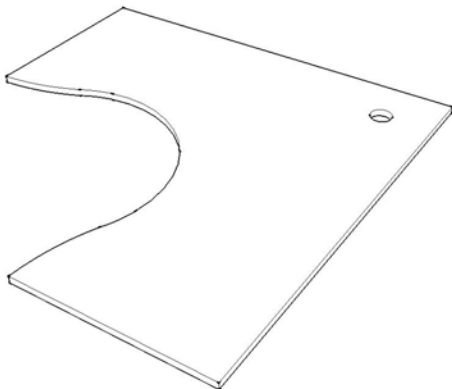

Corner Workstation Tops - T1812, T1515 or T1818

Top Colours:

T127

1200mm W x 700mm D x 25mm H
Box Size: 1250mm W x 750mm D x 40mm H
Weight: 17kg   Cubic Mtr. 0.04

T157

1500mm W x 700mm D x 25mm H
Box Size: 1570mm W x 765mm D x 35mm H
Weight: 20kg   Cubic Mtr. 0.04

T187

1800mm W x 700mm D x 25mm H
Box Size: 1860mm W x 760mm D x 40mm H
Weight: 25kg   Cubic Mtr. 0.06

T1212-12-7

1200 / 1200mm W x 700mm D x 25mm H
Box Size: 2140mm W x 1240mm D x 40mm H
Weight: 29kg   Cubic Mtr. 0.11

T1812

1800 / 1200mm W x 700mm D x 25mm H
Box Size: 1860mm W x 1250mm D x 40mm H
Weight: 40kg   Cubic Mtr. 0.09

T1515

1500 / 1500mm W x 700mm D x 25mm H
Box Size: 1560mm W x 1560mm D x 40mm H
Weight: 30kg   Cubic Mtr. 0.10

T1818

1800 / 1800mm W x 700mm D x 25mm H
Box Size: 1860mm W x 1860mm D x 40mm H
Weight: 37kg   Cubic Mtr. 0.14

Extra Items Needed:

SC DESK BRACKET

- Bracket to Fasten Top to Screen
- Use 2 per Straight Desk
- Use 4 per Corner Workstation
- Use 1 per Return Screen