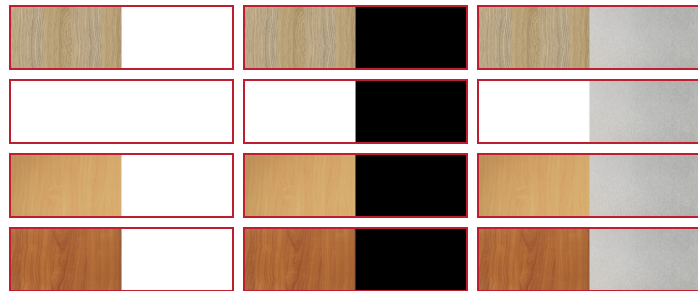

Disc Base Coffee Table

The Round coffee table has a 600mm round top with a flat disc base that sits flush to the floor.

With a choice of 4 top finishes and 3 base colours.

Backed by a 5 year warranty.

Finishes:

Product Features

- Flush Flat Disc Base
- Available with Natural White, Natural Oak, Beech or Cherry Top
- Available in White or Black Powdercoated Finish or Stainless Steel Base
- Easy to assemble
- E0 rated melamine board