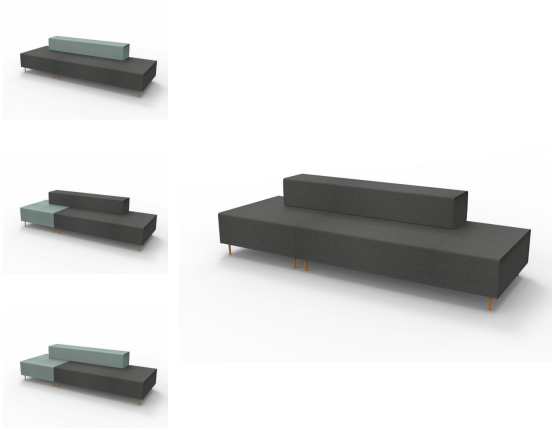

## Stretch Lounge

Choose an instant lounge to suit your space with Flexi lounge. Create variable length runs along a wall, around corners, in the middle of a space or go back to back.

Go with one colour or mix and match charcoal and light blue modules.

## Product Features

Overall Size – 2755mm W x 940mm D x 710mm H

Comprised of :

1 x FLTS CA/LB – Flexi Lounge Triple Seat

1 x FLTBR CA/LB – Flexi Lounge Triple Back Rest

1 x FLSS CA/LB – Flexi Lounge Single Seat

## Specifications

SKU	Component	Width	Depth	Height
FL5	Group Code	2755mm	940mm	710mm