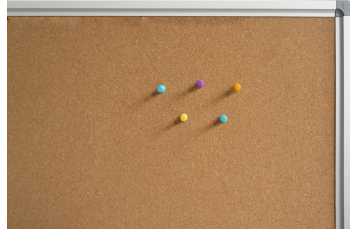

RAPIDLINE STANDARD CORKBOARD

The Rapidline corkboard is an office essential, perfect for storing important notes and reminders.

Back by an 8 year warranty, the Rapidline corkboard features a pinnable composite corkboard surface with galvanised steel back and low density fibreboard core.

SKU: CORKBOARD

Categories: [Accessories](#), [Whiteboards & Pinboards](#)

The Rapidline corkboard is an office essential, perfect for storing important notes and reminders.

Back by an 8 year warranty, the Rapidline corkboard features a pinnable composite corkboard surface with galvanised steel back and low density fibreboard core.

PRODUCT DESCRIPTION

Standard Corkboard
Composite Corkboard with Aluminium Frame
Concealed Corner Fixing Suitable for Pins or Stickers
8 Year Warranty

GALLERY IMAGES

VARIATIONS

Image	SKU	Stock Status	Stock Quantity	Description	Size
	C1212			Box 1 Width: 1290 (mm) Box 1 Depth: 40 (mm) Box 1 Height: 1290 (mm)	1200mm W x 1200mm H
	C129			Box 1 Width: 905 (mm) Box 1 Depth: 30 (mm) Box 1 Height: 1205 (mm)	1200mm W x 900mm H
	C1512			Box 1 Width: 1300 (mm) Box 1 Depth: 40 (mm) Box 1 Height: 1590 (mm)	1500mm W x 1200mm H