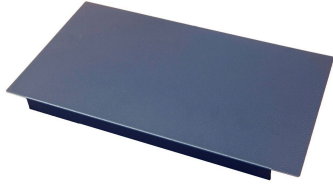

RAPIDLINE CORNER LOZENGE

The Rapidline Corner Lozenge converts any desk and return into a corner workstation, opening the workstation up for more useable space.

Backed by a 5 year warranty.

SKU: CORNERLOZENGE

Categories: [Accessories](#), [Corner Workstations](#), [Desk & Table Tops](#), [Rapid Worker](#), [Rapid Worker Components](#)

The Rapidline Corner Lozenge converts any desk and return into a corner workstation, opening the workstation up for more useable space.

Backed by a 5 year warranty.

PRODUCT DESCRIPTION

Corner Lozenge for L Shaped Desktop
Graphite Ripple 250mm W x 480mm L
Converts Desk and Return to Corner Workstation Steel Construction
5 Year Warranty

GALLERY IMAGES

VARIATIONS

Image	SKU	Stock Status	Stock Quantity	Description	Size
	LOZENGE25 GR			Box 1 Width: 250 (mm) Box 1 Depth: 480 (mm) Box 1 Height: 27 (mm)	To Suit 25mm Desk & Return
	LOZENGE33 GR			Box 1 Width: 250 (mm) Box 1 Depth: 480 (mm) Box 1 Height: 35 (mm)	To Suit 33mm Desk & Return