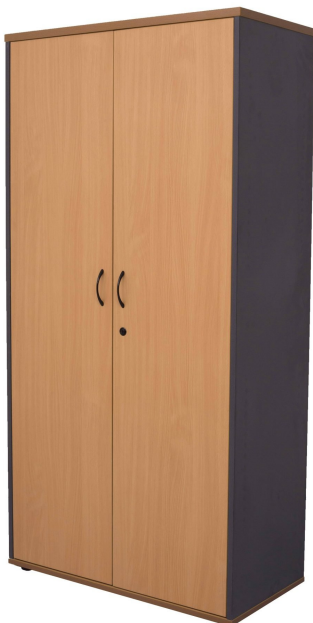

RAPID WORKER LOCKABLE CUPBOARD

The Rapid Worker range is made of ecofriendly melamine. The cupboard is fully lockable with three adjustable shelves and one fixed.

5 year warranty.

SKU: RAPIDWORKERCUPBOARD

Categories: [Cupboards, Tambours & Accessories](#), [Rapid Worker](#), [Storage](#)

The Rapid Worker range is made of ecofriendly melamine. The cupboard is fully lockable with three adjustable shelves and one fixed.

5 year warranty.

PRODUCT DESCRIPTION

Full Door Cupboard

Includes 1 x Fixed Mid Shelf and 3 x Adjustable Shelves Fully Lockable

Includes 2 Keys

900mm W x 450mm D x 1800mm H

5 Year Warranty

GALLERY IMAGES

VARIATIONS

| Image | SKU | Stock Status | Stock Quantity | Description | Colour |
|-------|---------------|--------------|----------------|----------------------------------------------------------------------------------------------------------------------------------------------------------------------------------------------------------------------------|-------------------|
| | CSC2FD B/I | | | <p>Box 1 Width: 931 (mm)</p> <p>Box 1 Depth: 1790 (mm)</p> <p>Box 1 Height: 68 (mm)</p> <p>Box 2 Width: 510 (mm)</p> <p>Box 2 Depth: 1020 (mm)</p> <p>Box 2 Height: 125 (mm)</p> | Beech & Ironstone |