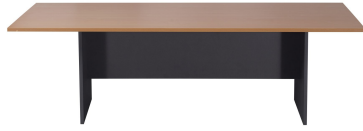

RAPID WORKER BOARDROOM TABLE BASE

The melamine boardroom table base for the Rapidline Ironstone Base Boardroom Table.

5 year warranty.

SKU: MELBTBMS

Categories: [Table Components](#)

The melamine boardroom table base for the Rapidline Ironstone Base Boardroom Table.

5 year warranty.

PRODUCT DESCRIPTION

Melamine "H" Table Base Ironstone
2400mm W x 750mm D x 705mm H Overall
25mm T Slab End Legs and Modesty Panel
5 Year Warranty

GALLERY IMAGES

VARIATIONS

Image	SKU	Stock Status	Stock Quantity	Description	Colour	Size
 Indicative Image - Frame Only	BTB2412			Box 1 Width: 810 (mm) Box 1 Depth: 1615 (mm) Box 1 Height: 60 (mm)	Ironstoine	To Suit 2400mm W x 1200mm D Table Tops
 Indicative Image - Frame Only	BTB3212			Box 1 Width: 800 (mm) Box 1 Depth: 35 (mm) Box 1 Height: 200 (mm)	Ironstoine	To Suit 3200mm W x 1200mm D Table Tops

ADDITIONAL INFORMATION

Weight	0.0000 kg
Dimensions	750 × 240 × 705 mm

Colour

Ironstone

Size

To Suit 2400mm W x 1200mm D Table Tops, To Suit 3200mm W x 1200mm D Table Tops