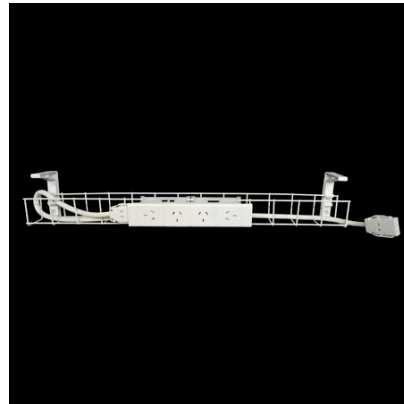

SKU: RAPIDWIRINGBASKET1

Categories: [Accessories](#), [Rapid Wiring](#), [Rapid Wiring](#)

Manage your wiring under desk with a cable basket. The single tier basket takes power only, and can connect to power coming from the wall or ceiling.

2 year warranty.

PRODUCT DESCRIPTION

Single Tier Cable Basket 1 x Tray And 2 x Mounting Brackets
Optional Power & Data Modules Available
2 Year Warranty

GALLERY IMAGES

VARIATIONS

Image	SKU	Stock Status	Stock Quantity	Description	Power	Width	Colour
	SW1250BASKET1 BK				None	1250mm	Black
	SW1250BASKET1 WH				None	1250mm	White
	SW1550BASKET1 BK				None	1550mm	Black
	SW1550BASKET1 WH				None	1550mm	White

Image	SKU	Stock Status	Stock Quantity	Description	Power	Width	Colour
	SW2050BASKET1 BK				None	2050mm	Black
Indicative Image Only							
	SW2050BASKET1 WH				None	2050mm	White
	SW650BASKET1 BK				None	650mm	Black
	SW650BASKET1 WH				None	650mm	White
	SW950BASKET1 BK				None	950mm	Black
	SW950BASKET1 WH				None	950mm	White

ADDITIONAL INFORMATION

Weight	0.0000 kg
Dimensions	116 × 1250 × 106 mm
Power	None, 2 x GPO, 4 x GPO
Width	1250mm, 1550mm, 2050mm, 650mm, 950mm
Colour	Black, White