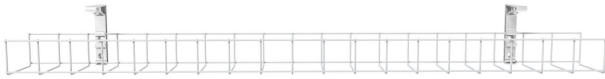

RAPID WIRING SINGLE TIER CABLE BASKET

Manage your wiring under desk with a cable basket. The single tier basket takes power only, and can connect to power coming from the wall or ceiling.

2 year warranty.

SKU: RAPIDWIRINGBASKET1

Categories: [Accessories](#), [Rapid Wiring](#), [Rapid Wiring](#)

Manage your wiring under desk with a cable basket. The single tier basket takes power only, and can connect to power coming from the wall or ceiling.

2 year warranty.

PRODUCT DESCRIPTION

Single Tier Cable Basket 1 x Tray And 2 x Mounting Brackets
Optional Power & Data Modules Available
2 Year Warranty

GALLERY IMAGES

VARIATIONS

Image	SKU	Stock Status	Stock Quantity	Description	Power	Width	Colour
	SW1250BASKET1 BK				None	1250mm	Black
	SW1250BASKET1 WH				None	1250mm	White
	SW1550BASKET1 BK				None	1550mm	Black
	SW1550BASKET1 WH				None	1550mm	White

ADDITIONAL INFORMATION

Weight	0.0000 kg
Dimensions	116 × 1250 × 106 mm
Power	None, 2 x GPO, 4 x GPO
Width	1250mm, 1550mm, 2050mm, 650mm, 950mm
Colour	Black, White