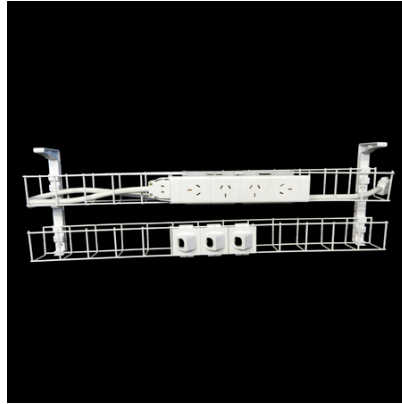

SKU: RAPIDWIRINGBASKET2

Categories: [Accessories](#), [Rapid Wiring](#), [Rapid Wiring](#)

Manage your wiring under desk with a cable basket. The dual basket takes both power and data, and can connect to power coming from the wall or ceiling.

2 year warranty.

PRODUCT DESCRIPTION

Dual Tier Cable Basket 1 x Tray And 2 x Mounting Brackets

Optional Power & Data Modules Available

2 Year Warranty

GALLERY IMAGES

VARIATIONS

Image	SKU	Stock Status	Stock Quantity	Description	Power	Data	Width	Colour
	SW1250BASKET2 BK				None	None	1250mm	Black
	SW1250BASKET2 WH				None	None	1250mm	White
	SW1550BASKET2 BK				None	None	1550mm	Black

Image	SKU	Stock Status	Stock Quantity	Description	Power	Data	Width	Colour
	SW1550BASKET2 WH				None	None	1550mm	White
	SW650BASKET2 BK				None	None	650mm	Black
	SW650BASKET2 WH				None	None	650mm	White
	SW950BASKET2 BK				None	None	950mm	Black
	SW950BASKET2 WH				None	None	950mm	White
	SWBK12502G2D BK				2 x GPO	2 x Data Provisions	1250mm	Black

Indicative Image Only

Image	SKU	Stock Status	Stock Quantity	Description	Power	Data	Width	Colour
	SWBK12502G2D WH				2 x GPO	2 x Data Provisions	1250mm	White
	SWBK12504G2D BK				4 x GPO	2 x Data Provisions	1250mm	Black
Indicative Image Only								
	SWBK12504G2D WH				4 x GPO	2 x Data Provisions	1250mm	White
	SWBK12504G3D BK				4 x GPO	3 x Data Provisions	1250mm	Black
Indicative Image Only								
	SWBK12504G3D WH				4 x GPO	3 x Data Provisions	1250mm	White
	SWBK15502G2D BK				2 x GPO	2 x Data Provisions	1550mm	Black
Indicative Image Only								