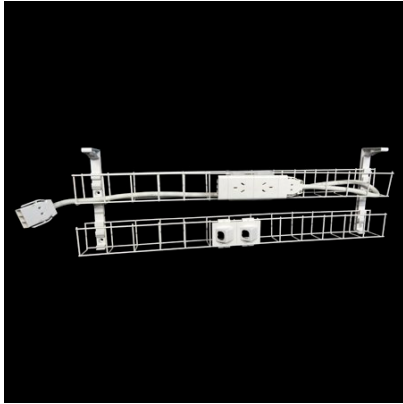

2 year warranty.

PRODUCT DESCRIPTION

Dual Tier Cable Basket 1 x Tray And 2 x Mounting Brackets

Optional Power & Data Modules Available

2 Year Warranty

GALLERY IMAGES

VARIATIONS

Image	SKU	Stock Status	Stock Quantity	Description	Power	Data	Width	Colour
	SW1250BASKET2 BK				None	None	1250mm	Black
	SW1250BASKET2 WH				None	None	1250mm	White
	SW1550BASKET2 BK				None	None	1550mm	Black

Image	SKU	Stock Status	Stock Quantity	Description	Power	Data	Width	Colour
	SW1550BASKET2 WH				None	None	1550mm	White
	SW650BASKET2 BK				None	None	650mm	Black
	SW650BASKET2 WH				None	None	650mm	White
	SW950BASKET2 BK				None	None	950mm	Black
	SW950BASKET2 WH				None	None	950mm	White
	SWBK12502G2D BK				2 x GPO	2 x Data Provisions	1250mm	Black

Indicative Image Only

Image	SKU	Stock Status	Stock Quantity	Description	Power	Data	Width	Colour
	SWBK12502G2D WH				2 x GPO	2 x Data Provisions	1250mm	White
	SWBK12504G2D BK				4 x GPO	2 x Data Provisions	1250mm	Black
Indicative Image Only								
	SWBK12504G2D WH				4 x GPO	2 x Data Provisions	1250mm	White
	SWBK12504G3D BK				4 x GPO	3 x Data Provisions	1250mm	Black
Indicative Image Only								
	SWBK12504G3D WH				4 x GPO	3 x Data Provisions	1250mm	White
	SWBK15502G2D BK				2 x GPO	2 x Data Provisions	1550mm	Black
Indicative Image Only								

Image	SKU	Stock Status	Stock Quantity	Description	Power	Data	Width	Colour
	SWBK9504G3D WH				4 x GPO	3 x Data Provisions	950mm	White

ADDITIONAL INFORMATION

Weight	0.0000 kg
Dimensions	116 × 1250 × 206 mm
Power	None, 2 x GPO, 4 x GPO
Data	None, 2 x Data Provisions, 3 x Data Provisions, 4 x Data Provisions
Width	1250mm, 1550mm, 650mm, 950mm
Colour	Black, White