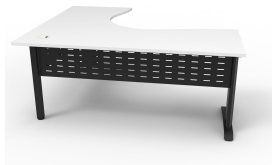

RSCWS18127M
BNW

Image	SKU	Stock Status	Stock Quantity	Description	Size	Colour
				Box 1		
				Width: (mm)	620	
				Box 1		
				Depth: (mm)	750	
				Box 1		
				Height: (mm)	140	
				Box 2		
				Width: (mm)	330	
				Box 2		
				Depth: (mm)	990	
				Box 2		
				Height: (mm)	35	
				Box 3		
				Width: (mm)	330	
				Box 3		1800mm
				Depth: (mm)	1590	W x
				Box 3		1200mm
				Height: (mm)	35	W x
						700mm D
						Natural
						White
						Top &
						Black
						Satin
						Base
				Box 4		
				Width: (mm)	110	
				Box 4		
				Depth: (mm)	750	
				Box 4		
				Height: (mm)	110	
				Box 5		
				Width: (mm)	1250	
				Box 5		
				Depth: (mm)	1860	
				Box 5		
				Height: (mm)	40