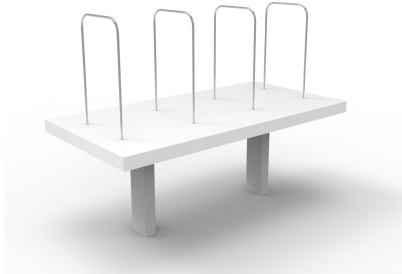

RAPID INFINITY DESK MOUNTED SHELF

Keep your filing in order by adding a Rapid Infinity mounted shelf to your workstation. Comes with wire dividers.

5 Year Warranty.

SKU: INFINITYDESKSHELF

Categories: [Desk Components & Screens, Infinity, Infinity & Eternity Components](#)

Keep your filing in order by adding a Rapid Infinity mounted shelf to your workstation. Comes with wire dividers.

5 Year Warranty.

PRODUCT DESCRIPTION

Desk Mounted Shelf

Natural Oak 600mm W x 300mm D x 450mm H (Overall)

Desk Top To Underneath Of Shelf

208mm 25mm T Board With Drilled Provisions For Wire Dividers

4 x Wire Dividers Included

Black P/C Bolt Through Desk Provisions For Fixing Purposes

E0 Rated Enviroboard

5 Year Warranty

GALLERY IMAGES

VARIATIONS

Image	SKU	Stock Status	Stock Quantity	Description	Type	Colour
	CMSHELF600 NO/BL			Box 1 Width: 330 (mm) Box 1 Depth: 660 (mm) Box 1 Height: 40 (mm)	Clamp Fixing	Natural Oak & Black Satin
	CMSHELF600 NW/WS			Box 1 Width: 330 (mm) Box 1 Depth: 660 (mm) Box 1 Height: 40 (mm)	Clamp Fixing	Natural White & White Satin