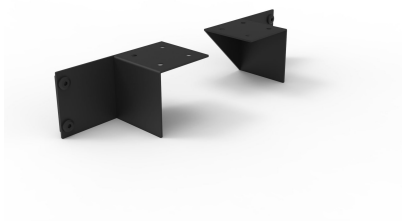

SHUSH30+ 900MM HEIGHT SCREEN FIXING BRACKET

The SHUSH30+ screen brackets come as a set of two, comprising one right bracket and one left bracket. This complete set ensures easy installation and a secure fit for your screens.

For your peace of mind, these screens and brackets are backed by a 5year warranty, demonstrating their durability and reliability.

The 900mm H SHUSH30+ can be used with 600mm D Infinity and Eternity leg desks as both a privacy screen and modesty panel. With the use of a pair of SHSHAB Brackets, the 900mm H screens can be mounted at any height for dual purpose.

PRODUCT DESCRIPTION

Shush30 Adjustable Screen Bracket Set White P/C

138mm W x 72mm D x 70mm H

1 x Left Hand Bracket , 1 x Right Hand Bracket

Use To Offset Screens (Above & Below Desk)

5 Year Warranty

** Does Not Include Clamps Or Brackets Sold Separately **

GALLERY IMAGES

VARIATIONS

| Image | SKU | Stock Status | Stock Quantity | Description | Colour |
|--|------------|--------------|----------------|---|-----------|
|  | SHS-HAB BK | | | Box 1 Width: (mm) 200 Box 1 Depth: (mm) 130 Box 1 Height: (mm) 100 | Black P/C |
|  | SHS-HAB WS | | | Box 1 Width: (mm) 200 Box 1 Depth: (mm) 130 Box 1 Height: (mm) 100 | White P/C |