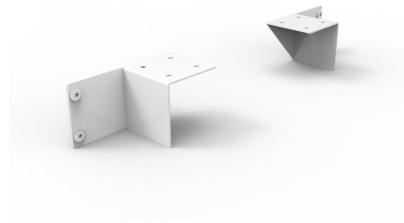

SHUSH30+ 900MM HEIGHT SCREEN FIXING BRACKET

The SHUSH30+ screen brackets come as a set of two, comprising one right bracket and one left bracket. This complete set ensures easy installation and a secure fit for your screens.

For your peace of mind, these screens and brackets are backed by a 5year warranty, demonstrating their durability and reliability.

The 900mm H SHUSH30+ can be used with 600mm D Infinity and Eternity leg desks as both a privacy screen and modesty panel. With the use of a pair of SHSHAB Brackets, the 900mm H screens can be mounted at any height for dual purpose.

PRODUCT DESCRIPTION

Shush30 Adjustable Screen Bracket Set White P/C

138mm W x 72mm D x 70mm H

1 x Left Hand Bracket , 1 x Right Hand Bracket

Use To Offset Screens (Above & Below Desk)

5 Year Warranty

** Does Not Include Clamps Or Brackets Sold Separately **

GALLERY IMAGES

VARIATIONS

| Image | SKU | Stock Status | Stock Quantity | Description | Colour |
|--|------------|--------------|----------------|---|-----------|
|  | SHS-HAB BK | | | Box 1 Width: (mm) 200 Box 1 Depth: (mm) 130 Box 1 Height: (mm) 100 | Black P/C |
|  | SHS-HAB WS | | | Box 1 Width: (mm) 200 Box 1 Depth: (mm) 130 Box 1 Height: (mm) 100 | White P/C |