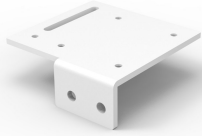

SHUSH30+ SINGLE SCREEN FIXING BRACKET

Introducing the Shush30 Screen Bracket Set, specifically designed to perfectly suit Single Sided Deluxe Infinity & Eternity Workstations. These screen brackets provide a seamless and stylish solution for mounting screens, ensuring a flush alignment with the desk top.

With the Shush30 Screen Bracket Set, screens mounted using these brackets will sit flush with the desk top, creating a clean and professional appearance. The brackets are designed to accommodate desk thicknesses up to 26mm, offering versatility and compatibility with various workstation configurations.

Each set includes two screen brackets, providing a complete solution for mounting your screens securely and effortlessly.

Upgrade your Single Sided Deluxe Infinity & Eternity Workstations with the Shush30 Screen Bracket Set and enjoy a sleek and organised work environment. Maximize productivity and aesthetics with this reliable and userfriendly screen mounting solution.

ADDITIONAL INFORMATION

Weight	0.0000 kg
Dimensions	100 × 122 × 40 mm
Colour	Black P/C, White P/C

SKU: SHS-SINBRACK

Categories: [Privacy Screens](#), [Shush Privacy Sceens](#), [Shush30](#)

VARIATIONS

	SKU	Colour
SHS-FS BK		Black P/C
SHS-FS WS		White P/C