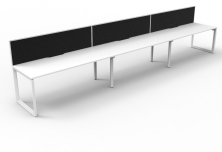

D-ILLSWS3P1575
NW/WS

Image	SKU	Stock Status	Stock Quantity	Description	Users	Size	Colour	Screen
				Box 1 Width: (mm)				
				200				
				Box 1 Depth: (mm)				
				710				
				Box 1 Height: (mm)				
				700				
				Box 2 Width: (mm)				
				240				
				Box 2 Depth: (mm)				
				710				
				Box 2 Height: (mm)				
				780				
				Box 3 Width: (mm)				
				1558				
				Box 3 Depth: (mm)				
				808				
				Box 3 Height: (mm)			Natural	
				37			White	
				Box 4 Width: (mm)			White	
				130			Top &	
				Box 4 Depth: (mm)			White	
				1150			Satin	
				Box 4 Height: (mm)			Base	
				60				
				Box 5 Width: (mm)				
				200				
				Box 5 Depth: (mm)				
				130				
				Box 5 Height: (mm)				
				150				
				Box 6 Width: (mm)				
				45				
				Box 6 Depth: (mm)				
				1510				
				Box 6 Height: (mm)				
				500				

POD of 3 -
Single
Sided

1500mm
W x
750mm
D

Natural
White
Top &
White
Satin
Base
With
Screen