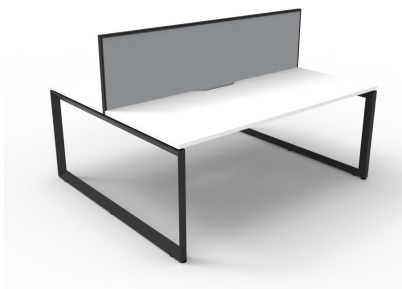

GALLERY IMAGES

VARIATIONS