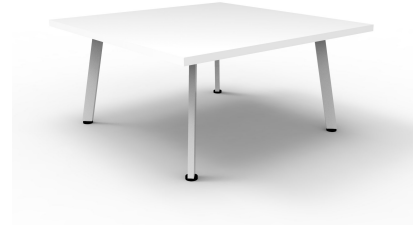

GALLERY IMAGES

VARIATIONS

Image	SKU	Stock Status	Stock Quantity	Description	Size	Colour
	ECT99 NO/BL			Box 1 Width: 430 (mm) Box 1 Depth: 200 (mm) Box 1 Height: 120 (mm) Box 2 Width: 950 (mm) Box 2 Depth: 950 (mm) Box 2 Height: 35 (mm)	900mm W x 900mm D x 450mm H	Natural Oak Top & Black Satin Base