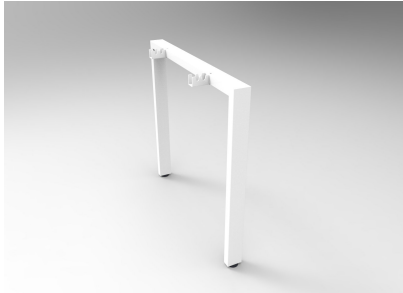

## DELUXE PROFILE RETURN SINGLE LEG

Deluxe Rapid Infinity Profile Return Leg ONLY.

---

**SKU:** PROFRETLEGMS

**Categories:** [Desk Components & Screens](#), [Infinity](#), [Infinity & Eternity Components](#)

Deluxe Rapid Infinity Profile Return Leg ONLY.

### PRODUCT DESCRIPTION

Deluxe Rapid Infinity Profile Return Leg  
120mm D x 695mm H  
2mm Gauge Steel Construction  
AFRDI Certified  
5 Year Warranty

**GALLERY IMAGES**

**VARIATIONS**

Image	SKU	Stock Status	Stock Quantity	Description	Size	Colour
	D-PRL BL			<b>Box 1</b> <b>Width:</b> 130 (mm) <b>Box 1</b> <b>Depth:</b> 710 (mm) <b>Box 1</b> <b>Height:</b> 760 (mm)	750mm Wide	Black P/C
	D-PRL WS			<b>Box 1</b> <b>Width:</b> 130 (mm) <b>Box 1</b> <b>Depth:</b> 710 (mm) <b>Box 1</b> <b>Height:</b> 760 (mm)	750mm Wide	White P/C

**ADDITIONAL INFORMATION**

<b>Weight</b>	0.0000 kg
<b>Dimensions</b>	120 × 750 × 695 mm
<b>Size</b>	750mm Wide, 600mm Wide
<b>Colour</b>	Black P/C, White P/C