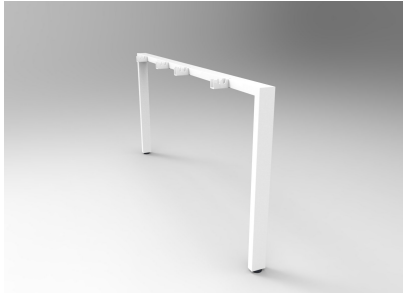

DELUXE PROFILE DOUBLE LEG SET

Deluxe Rapid Infinity Profile Double Leg Set ONLY.

SKU: PROFDBLEGMS

Categories: [Desk Components & Screens, Infinity, Infinity & Eternity Components](#)

Deluxe Rapid Infinity Profile Double Leg Set ONLY.

PRODUCT DESCRIPTION

Deluxe Rapid Infinity Profile Double Leg Set
1530mm W x 120mm D x 695mm H
2mm Gauge Steel Construction
AFRDI Certified
5 Year Warranty

GALLERY IMAGES

VARIATIONS

Image	SKU	Stock Status	Stock Quantity	Description	Colour
	D-PDL BL			Box 1 Width: 260 (mm) Box 1 Depth: 710 (mm) Box 1 Height: 1550 (mm)	Black P/C
	D-PDL WS			Box 1 Width: 260 (mm) Box 1 Depth: 710 (mm) Box 1 Height: 1550 (mm)	White P/C

ADDITIONAL INFORMATION

Weight	0.0000 kg
Dimensions	120 × 1530 × 695 mm
Colour	Black P/C, White P/C