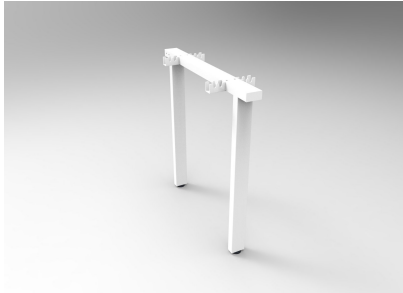

DELUXE INTERMEDIATE SINGLE LEG

Deluxe Rapid Infinity Intermediate Single Leg ONLY.

SKU: INTSINLEGMS

Categories: [Desk Components & Screens](#), [Eternity](#), [Infinity](#), [Infinity & Eternity Components](#)

Deluxe Rapid Infinity Intermediate Single Leg ONLY.

PRODUCT DESCRIPTION

Deluxe Rapid Infinity Intermediate Single Leg
690mm W x 181mm D x 695mm H
2mm Gauge Steel Construction
AFRDI Certified
5 Year Warranty

GALLERY IMAGES

VARIATIONS

Image	SKU	Stock Status	Stock Quantity	Description	Colour
	D-ISL BL			Box 1 Width: 200 (mm) Box 1 Depth: 710 (mm) Box 1 Height: 700 (mm)	Black P/C
	D-ISL WS			Box 1 Width: 200 (mm) Box 1 Depth: 710 (mm) Box 1 Height: 700 (mm)	White P/C

ADDITIONAL INFORMATION

Weight	0.0000 kg
Dimensions	181 × 690 × 695 mm
Colour	Black P/C, White P/C