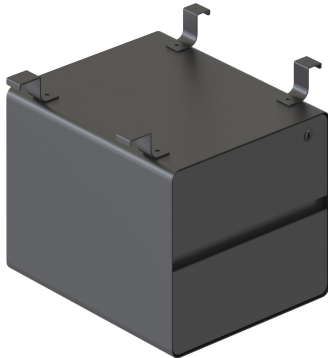

## DELUXE INFINITY 2 DRAWER HANGING PEDESTAL

With a durable steel carcass and lockable drawer fronts, the Deluxe 2 drawer hanging pedestal seamlessly integrates with Rapidline's Deluxe Infinity Fixed Height Workstations - Profile, Loop and Eternity. Crafted from eco-friendly melamine, this sleek pedestal boasts 2 lockable drawers for added security.

### ADDITIONAL INFORMATION

<b>Weight</b>	0.0000 kg
<b>Dimensions</b>	N/A
<b>Colour</b>	Black Melamine Drawer Fronts + Black P/C, Natural Oak Drawer Fronts + Black P/C, Natural White Drawer Fronts + White P/C