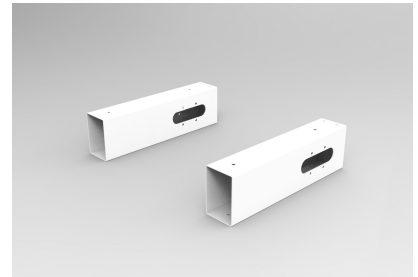

## BOOST+ SINGLE SIDE ARM

Boost+ single sided workstation cable tray & screen mounting arm.

---

**SKU:** B2SINGARMMS

**Categories:** [Boost](#), [Boost Components](#), [Desk Components & Screens](#)

Boost+ single sided workstation cable tray & screen mounting arm.

### PRODUCT DESCRIPTION

Boost Plus Single Sided Workstation Cable Tray & Screen Mounting Arm Set Of 2

315mm W x 60mm D x 90mm H

Steel Gauge: 3.0mm Used Throughout

100mm Cable Infeed & Outfeed Hole In Both Ends Of Tray

10 Year Warranty

**GALLERY IMAGES**

**VARIATIONS**

Image	SKU	Stock Status	Stock Quantity	Description	Colour
	B2-SSARM BL			<b>Box 1</b> <b>Width:</b> (mm) 50 <b>Box 1</b> <b>Depth:</b> (mm) 320 <b>Box 1</b> <b>Height:</b> (mm) 80	Black P/C
	B2-SSARM WS			<b>Box 1</b> <b>Width:</b> (mm) 50 <b>Box 1</b> <b>Depth:</b> (mm) 320 <b>Box 1</b> <b>Height:</b> (mm) 80	White P/C

**ADDITIONAL INFORMATION**

<b>Weight</b>	0.0000 kg
<b>Dimensions</b>	60 × 315 × 90 mm
<b>Colour</b>	Black P/C, White P/C