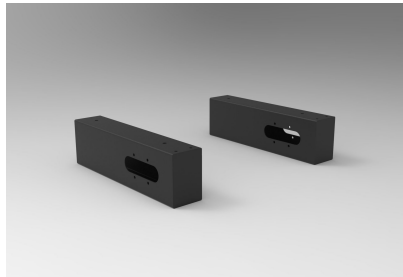

## BOOST+ SINGLE SIDE ARM

Boost+ single sided workstation cable tray & screen mounting arm.

---

**SKU:** B2SINGARMMS

**Categories:** [Boost](#), [Boost Components](#), [Desk Components & Screens](#)

Boost+ single sided workstation cable tray & screen mounting arm.

### PRODUCT DESCRIPTION

Boost Plus Single Sided Workstation Cable Tray & Screen Mounting Arm Set Of 2

315mm W x 60mm D x 90mm H

Steel Gauge: 3.0mm Used Throughout

100mm Cable Infeed & Outfeed Hole In Both Ends Of Tray

10 Year Warranty

**GALLERY IMAGES**

**VARIATIONS**

Image	SKU	Stock Status	Stock Quantity	Description	Colour
	B2-SSARM BL			<b>Box 1</b> <b>Width:</b> (mm) 50 <b>Box 1</b> <b>Depth:</b> (mm) 320 <b>Box 1</b> <b>Height:</b> (mm) 80	Black P/C
	B2-SSARM WS			<b>Box 1</b> <b>Width:</b> (mm) 50 <b>Box 1</b> <b>Depth:</b> (mm) 320 <b>Box 1</b> <b>Height:</b> (mm) 80	White P/C

**ADDITIONAL INFORMATION**

<b>Weight</b>	0.0000 kg
<b>Dimensions</b>	60 × 315 × 90 mm
<b>Colour</b>	Black P/C, White P/C