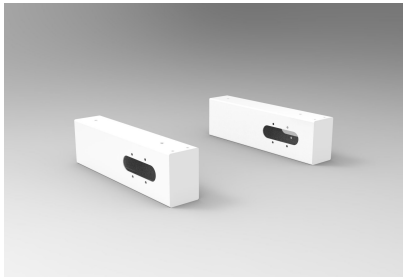

## BOOST+ SINGLE SIDE ARM

Boost+ single sided workstation cable tray & screen mounting arm.

---

**SKU:** B2SINGARMMS

**Categories:** [Boost](#), [Boost Components](#), [Desk Components & Screens](#)

Boost+ single sided workstation cable tray & screen mounting arm.

### PRODUCT DESCRIPTION

Boost Plus Single Sided Workstation Cable Tray & Screen Mounting Arm Set Of 2

315mm W x 60mm D x 90mm H

Steel Gauge: 3.0mm Used Throughout

100mm Cable Infeed & Outfeed Hole In Both Ends Of Tray

10 Year Warranty

**GALLERY IMAGES**

**VARIATIONS**

Image	SKU	Stock Status	Stock Quantity	Description	Colour
	B2-SSARM BL			<b>Box 1</b> <b>Width:</b> (mm) 50 <b>Box 1</b> <b>Depth:</b> (mm) 320 <b>Box 1</b> <b>Height:</b> (mm) 80	Black P/C
	B2-SSARM WS			<b>Box 1</b> <b>Width:</b> (mm) 50 <b>Box 1</b> <b>Depth:</b> (mm) 320 <b>Box 1</b> <b>Height:</b> (mm) 80	White P/C

**ADDITIONAL INFORMATION**

<b>Weight</b>	0.0000 kg
<b>Dimensions</b>	60 × 315 × 90 mm
<b>Colour</b>	Black P/C, White P/C