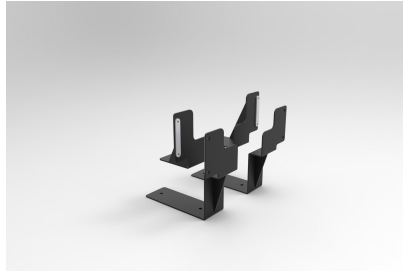

BOOST & HALO SINGLE SIDE SCREEN BRACKETS

Boost & Halo single sided workstation screen bracket set.

SKU: B2SINBRACMS

Categories: [Boost](#), [Boost Components](#), [Desk Components & Screens](#), [Halo](#), [Halo+ Components](#)

Boost & Halo single sided workstation screen bracket set.

PRODUCT DESCRIPTION

Boost Plus Single Sided Workstation Screen Bracket Set

Set Of 2 Per Carton Made Up Of

Right Front Bracket 1 Piece

Right back bracket 1 Piece

Left front bracket 1 Piece

Left back bracket 1 Piece

Tapped plates 4 Pieces

Bolts M6x10 18 pcs

Steel Gauge: 2.5mm & 3mm Used Throughout

10 Year Warranty

GALLERY IMAGES

VARIATIONS

Image	SKU	Stock Status	Stock Quantity	Description	Colour
	B2-SBRAC BL			Box 1 Width: (mm) 225 Box 1 Depth: (mm) 200 Box 1 Height: (mm) 45	Black P/C
	B2-SBRAC WH			Box 1 Width: (mm) 225 Box 1 Depth: (mm) 200 Box 1 Height: (mm) 45	White P/C