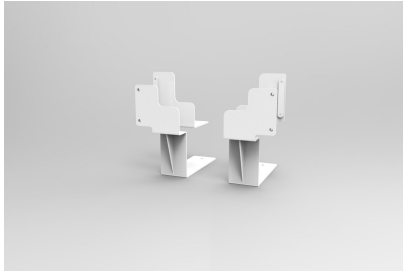

BOOST & HALO SINGLE SIDE SCREEN BRACKETS

Boost & Halo single sided workstation screen bracket set.

SKU: B2SINBRACMS

Categories: [Boost](#), [Boost Components](#), [Desk Components & Screens](#), [Halo](#), [Halo+ Components](#)

Boost & Halo single sided workstation screen bracket set.

PRODUCT DESCRIPTION

Boost Plus Single Sided Workstation Screen Bracket Set

Set Of 2 Per Carton Made Up Of

Right Front Bracket 1 Piece

Right back bracket 1 Piece

Left front bracket 1 Piece

Left back bracket 1 Piece

Tapped plates 4 Pieces

Bolts M6x10 18 pcs

Steel Gauge: 2.5mm & 3mm Used Throughout

10 Year Warranty

GALLERY IMAGES

VARIATIONS

Image	SKU	Stock Status	Stock Quantity	Description	Colour
	B2-SBRAC BL			Box 1 Width: (mm) 225 Box 1 Depth: (mm) 200 Box 1 Height: (mm) 45	Black P/C
	B2-SBRAC WH			Box 1 Width: (mm) 225 Box 1 Depth: (mm) 200 Box 1 Height: (mm) 45	White P/C