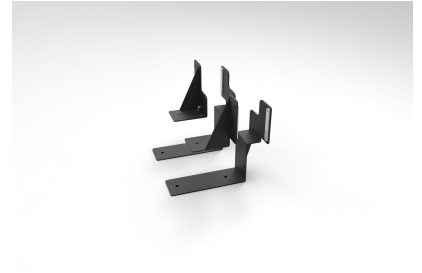

BOOST & HALO SINGLE SIDE SCREEN BRACKETS

Boost & Halo single sided workstation screen bracket set.

SKU: B2SINBRACMS

Categories: [Boost](#), [Boost Components](#), [Desk Components & Screens](#), [Halo](#), [Halo+ Components](#)

Boost & Halo single sided workstation screen bracket set.

PRODUCT DESCRIPTION

Boost Plus Single Sided Workstation Screen Bracket Set

Set Of 2 Per Carton Made Up Of

Right Front Bracket 1 Piece

Right back bracket 1 Piece

Left front bracket 1 Piece

Left back bracket 1 Piece

Tapped plates 4 Pieces

Bolts M6x10 18 pcs

Steel Gauge: 2.5mm & 3mm Used Throughout

10 Year Warranty

GALLERY IMAGES

VARIATIONS

Image	SKU	Stock Status	Stock Quantity	Description	Colour
	B2-SBRAC BL			Box 1 Width: (mm) 225 Box 1 Depth: (mm) 200 Box 1 Height: (mm) 45	Black P/C
	B2-SBRAC WH			Box 1 Width: (mm) 225 Box 1 Depth: (mm) 200 Box 1 Height: (mm) 45	White P/C