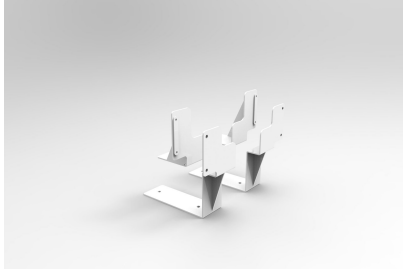

BOOST & HALO SINGLE SIDE SCREEN BRACKETS

Boost & Halo single sided workstation screen bracket set.

SKU: B2SINBRACMS

Categories: [Boost](#), [Boost Components](#), [Desk Components & Screens](#), [Halo](#), [Halo+ Components](#)

Boost & Halo single sided workstation screen bracket set.

PRODUCT DESCRIPTION

Boost Plus Single Sided Workstation Screen Bracket Set

Set Of 2 Per Carton Made Up Of

Right Front Bracket 1 Piece

Right back bracket 1 Piece

Left front bracket 1 Piece

Left back bracket 1 Piece

Tapped plates 4 Pieces

Bolts M6x10 18 pcs

Steel Gauge: 2.5mm & 3mm Used Throughout

10 Year Warranty

GALLERY IMAGES

VARIATIONS

Image	SKU	Stock Status	Stock Quantity	Description	Colour
	B2-SBRAC BL			Box 1 Width: (mm) 225 Box 1 Depth: (mm) 200 Box 1 Height: (mm) 45	Black P/C
	B2-SBRAC WH			Box 1 Width: (mm) 225 Box 1 Depth: (mm) 200 Box 1 Height: (mm) 45	White P/C