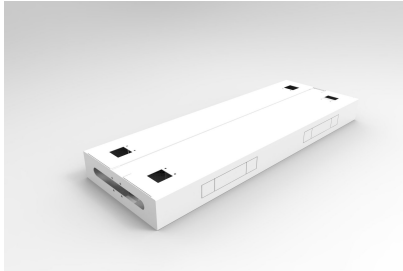

BOOST & HALO BACK TO BACK CABLE TRAY

Boost & Halo back to back workstation cable tray to suit 1200mm wide desks.

SKU: B2BTBCBTRAYMS

Categories: [Boost](#), [Boost Components](#), [Desk Components & Screens](#), [Halo](#), [Halo+ Components](#)

Boost & Halo back to back workstation cable tray to suit 1200mm wide desks.

PRODUCT DESCRIPTION

Boost Plus Back To Back Workstation Cable Tray To Suit 1200mm W Worktops

Internal Segregation For Power & Data

External & Internal Power & Data Punch Out Provisions

4 x External Punchouts @ 230mm x 42mm

4 x Internal Punchouts @ 230mm x 42mm

Solid Steel Cable Tray Lid With 2 x Access Hole For Boost Plus Cable Snakes

Steel Gauge: 1.5mm Used Throughout

250mm Cable Infeed & Outfeed Hole In Both Ends Of Tray

10 Year Warranty

GALLERY IMAGES

VARIATIONS

Image	SKU	Stock Status	Stock Quantity	Description	Size	Colour
	B2-B2BCT12 BL			Box 1 Width: 120 (mm) Box 1 Depth: 1050 (mm) Box 1 Height: 400 (mm)	Suits 1200mm W Workstation	Black P/C
	B2-B2BCT12 WS			Box 1 Width: 120 (mm) Box 1 Depth: 1050 (mm) Box 1 Height: 400 (mm)	Suits 1200mm W Workstation	White P/C