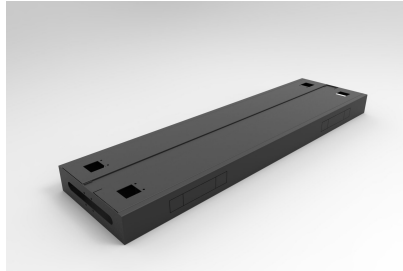

BOOST & HALO BACK TO BACK CABLE TRAY

Boost & Halo back to back workstation cable tray to suit 1200mm wide desks.

SKU: B2BTBCBTRAYMS

Categories: [Boost](#), [Boost Components](#), [Desk Components & Screens](#), [Halo](#), [Halo+ Components](#)

Boost & Halo back to back workstation cable tray to suit 1200mm wide desks.

PRODUCT DESCRIPTION

Boost Plus Back To Back Workstation Cable Tray To Suit 1200mm W Worktops

Internal Segregation For Power & Data

External & Internal Power & Data Punch Out Provisions

4 x External Punchouts @ 230mm x 42mm

4 x Internal Punchouts @ 230mm x 42mm

Solid Steel Cable Tray Lid With 2 x Access Hole For Boost Plus Cable Snakes

Steel Gauge: 1.5mm Used Throughout

250mm Cable Infeed & Outfeed Hole In Both Ends Of Tray

10 Year Warranty

GALLERY IMAGES

VARIATIONS

Image	SKU	Stock Status	Stock Quantity	Description	Size	Colour
	B2-B2BCT12 BL			Box 1 Width: 120 (mm) Box 1 Depth: 1050 (mm) Box 1 Height: 400 (mm)	Suits 1200mm W Workstation	Black P/C
	B2-B2BCT12 WS			Box 1 Width: 120 (mm) Box 1 Depth: 1050 (mm) Box 1 Height: 400 (mm)	Suits 1200mm W Workstation	White P/C