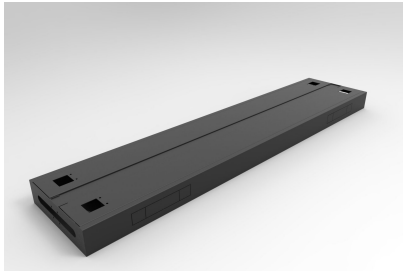

BOOST & HALO BACK TO BACK CABLE TRAY

Boost & Halo back to back workstation cable tray to suit 1200mm wide desks.

SKU: B2BTBCBTRAYMS

Categories: [Boost](#), [Boost Components](#), [Desk Components & Screens](#), [Halo](#), [Halo+ Components](#)

Boost & Halo back to back workstation cable tray to suit 1200mm wide desks.

PRODUCT DESCRIPTION

Boost Plus Back To Back Workstation Cable Tray To Suit 1200mm W Worktops

Internal Segregation For Power & Data

External & Internal Power & Data Punch Out Provisions

4 x External Punchouts @ 230mm x 42mm

4 x Internal Punchouts @ 230mm x 42mm

Solid Steel Cable Tray Lid With 2 x Access Hole For Boost Plus Cable Snakes

Steel Gauge: 1.5mm Used Throughout

250mm Cable Infeed & Outfeed Hole In Both Ends Of Tray

10 Year Warranty

GALLERY IMAGES

VARIATIONS

Image	SKU	Stock Status	Stock Quantity	Description	Size	Colour
	B2-B2BCT12 BL			Box 1 Width: 120 (mm) Box 1 Depth: 1050 (mm) Box 1 Height: 400 (mm)	Suits 1200mm W Workstation	Black P/C
	B2-B2BCT12 WS			Box 1 Width: 120 (mm) Box 1 Depth: 1050 (mm) Box 1 Height: 400 (mm)	Suits 1200mm W Workstation	White P/C