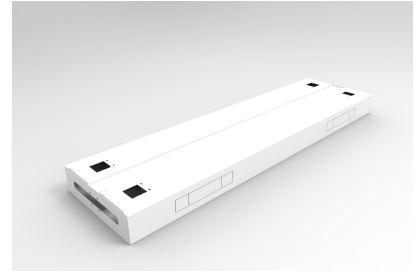

BOOST & HALO BACK TO BACK CABLE TRAY

Boost & Halo back to back workstation cable tray to suit 1200mm wide desks.

SKU: B2BTBCBTRAYMS

Categories: [Boost](#), [Boost Components](#), [Desk Components & Screens](#), [Halo](#), [Halo+ Components](#)

Boost & Halo back to back workstation cable tray to suit 1200mm wide desks.

PRODUCT DESCRIPTION

Boost Plus Back To Back Workstation Cable Tray To Suit 1200mm W Worktops

Internal Segregation For Power & Data

External & Internal Power & Data Punch Out Provisions

4 x External Punchouts @ 230mm x 42mm

4 x Internal Punchouts @ 230mm x 42mm

Solid Steel Cable Tray Lid With 2 x Access Hole For Boost Plus Cable Snakes

Steel Gauge: 1.5mm Used Throughout

250mm Cable Infeed & Outfeed Hole In Both Ends Of Tray

10 Year Warranty

GALLERY IMAGES

VARIATIONS

Image	SKU	Stock Status	Stock Quantity	Description	Size	Colour
	B2-B2BCT12 BL			Box 1 Width: 120 (mm) Box 1 Depth: 1050 (mm) Box 1 Height: 400 (mm)	Suits 1200mm W Workstation	Black P/C
	B2-B2BCT12 WS			Box 1 Width: 120 (mm) Box 1 Depth: 1050 (mm) Box 1 Height: 400 (mm)	Suits 1200mm W Workstation	White P/C