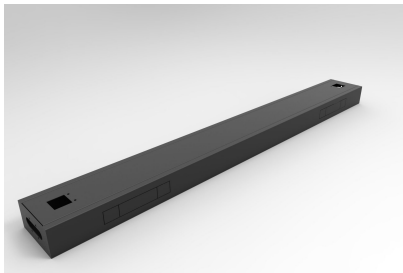

BOOST AND HALO SINGLE CABLE TRAYS

Boost & Halo single sided workstation cable tray to suit 1200mm wide desks.

SKU: B2SINCBTRAYMS

Categories: [Boost](#), [Boost Components](#), [Desk Components & Screens](#), [Halo](#), [Halo+ Components](#)

Boost & Halo single sided workstation cable tray to suit 1200mm wide desks.

PRODUCT DESCRIPTION

Boost Plus Single Sided Workstation Cable Tray To Suit 1500mm W Worktops
1310mm W x 175mm D x 90mm H
Internal Segregation For Power & Data
External & Internal Power & Data Punch Out Provisions
4 x External Punchouts @ 230mm x 42mm
2 x Internal Punchouts @ 230mm x 42mm
Solid Steel Cable Tray Lid With 2 x Access Hole For Boost Plus Cable Snakes
Steel Gauge: 1.5mm Used Throughout
100mm Cable Infeed & Outfeed Hole In Both Ends Of Tray
10 Year Warranty

GALLERY IMAGES

VARIATIONS

| Image | SKU | Stock Status | Stock Quantity | Description | Size | Colour |
|--|-----------------|--------------|----------------|--|----------------------------------|--------------|
|  | B2-SSCT12 BL | | | Box 1 Width: 120 (mm) Box 1 Depth: 1050 (mm) Box 1 Height: 200 (mm) | Suits 1200mm W Workstation | Black P/C |
|  | B2-SSCT12 WS | | | Box 1 Width: 120 (mm) Box 1 Depth: 1050 (mm) Box 1 Height: 200 (mm) | Suits 1200mm W Workstation | White P/C |