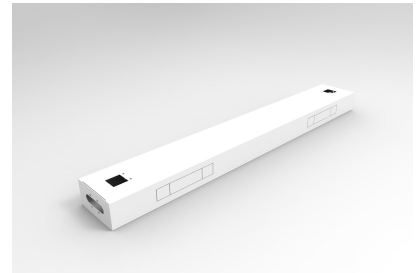

BOOST AND HALO SINGLE CABLE TRAYS

Boost & Halo single sided workstation cable tray to suit 1200mm wide desks.

SKU: B2SINCBTRAYMS

Categories: [Boost](#), [Boost Components](#), [Desk Components & Screens](#), [Halo](#), [Halo+ Components](#)

Boost & Halo single sided workstation cable tray to suit 1200mm wide desks.

PRODUCT DESCRIPTION

Boost Plus Single Sided Workstation Cable Tray To Suit 1500mm W Worktops
1310mm W x 175mm D x 90mm H
Internal Segregation For Power & Data
External & Internal Power & Data Punch Out Provisions
4 x External Punchouts @ 230mm x 42mm
2 x Internal Punchouts @ 230mm x 42mm
Solid Steel Cable Tray Lid With 2 x Access Hole For Boost Plus Cable Snakes
Steel Gauge: 1.5mm Used Throughout
100mm Cable Infeed & Outfeed Hole In Both Ends Of Tray
10 Year Warranty

GALLERY IMAGES

VARIATIONS

| Image | SKU | Stock Status | Stock Quantity | Description | Size | Colour |
|--|-----------------|--------------|----------------|--|----------------------------------|--------------|
|  | B2-SSCT12 BL | | | Box 1 Width: 120 (mm) Box 1 Depth: 1050 (mm) Box 1 Height: 200 (mm) | Suits 1200mm W Workstation | Black P/C |
|  | B2-SSCT12 WS | | | Box 1 Width: 120 (mm) Box 1 Depth: 1050 (mm) Box 1 Height: 200 (mm) | Suits 1200mm W Workstation | White P/C |