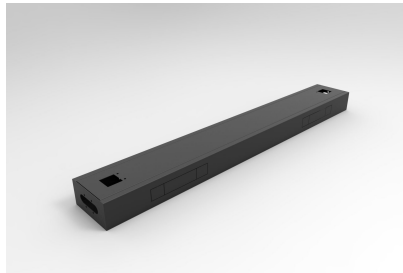

BOOST AND HALO SINGLE CABLE TRAYS

Boost & Halo single sided workstation cable tray to suit 1200mm wide desks.

SKU: B2SINCBTRAYMS

Categories: [Boost](#), [Boost Components](#), [Desk Components & Screens](#), [Halo](#), [Halo+ Components](#)

Boost & Halo single sided workstation cable tray to suit 1200mm wide desks.

PRODUCT DESCRIPTION

Boost Plus Single Sided Workstation Cable Tray To Suit 1500mm W Worktops
1310mm W x 175mm D x 90mm H
Internal Segregation For Power & Data
External & Internal Power & Data Punch Out Provisions
4 x External Punchouts @ 230mm x 42mm
2 x Internal Punchouts @ 230mm x 42mm
Solid Steel Cable Tray Lid With 2 x Access Hole For Boost Plus Cable Snakes
Steel Gauge: 1.5mm Used Throughout
100mm Cable Infeed & Outfeed Hole In Both Ends Of Tray
10 Year Warranty

GALLERY IMAGES

VARIATIONS

| Image | SKU | Stock Status | Stock Quantity | Description | Size | Colour |
|--|-----------------|--------------|----------------|--|----------------------------------|--------------|
|  | B2-SSCT12 BL | | | Box 1 Width: 120 (mm) Box 1 Depth: 1050 (mm) Box 1 Height: 200 (mm) | Suits 1200mm W Workstation | Black P/C |
|  | B2-SSCT12 WS | | | Box 1 Width: 120 (mm) Box 1 Depth: 1050 (mm) Box 1 Height: 200 (mm) | Suits 1200mm W Workstation | White P/C |