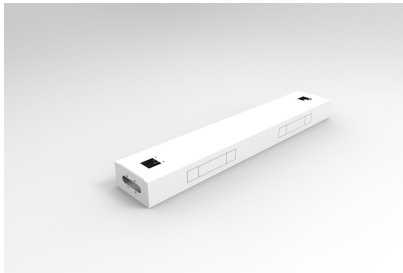

BOOST AND HALO SINGLE CABLE TRAYS

Boost & Halo single sided workstation cable tray to suit 1200mm wide desks.

SKU: B2SINCBTRAYMS

Categories: [Boost](#), [Boost Components](#), [Desk Components & Screens](#), [Halo](#), [Halo+ Components](#)

Boost & Halo single sided workstation cable tray to suit 1200mm wide desks.

PRODUCT DESCRIPTION

Boost Plus Single Sided Workstation Cable Tray To Suit 1500mm W Worktops
1310mm W x 175mm D x 90mm H
Internal Segregation For Power & Data
External & Internal Power & Data Punch Out Provisions
4 x External Punchouts @ 230mm x 42mm
2 x Internal Punchouts @ 230mm x 42mm
Solid Steel Cable Tray Lid With 2 x Access Hole For Boost Plus Cable Snakes
Steel Gauge: 1.5mm Used Throughout
100mm Cable Infeed & Outfeed Hole In Both Ends Of Tray
10 Year Warranty

GALLERY IMAGES

VARIATIONS

| Image | SKU | Stock Status | Stock Quantity | Description | Size | Colour |
|--|-----------------|--------------|----------------|--|----------------------------------|--------------|
|  | B2-SSCT12 BL | | | Box 1 Width: 120 (mm) Box 1 Depth: 1050 (mm) Box 1 Height: 200 (mm) | Suits 1200mm W Workstation | Black P/C |
|  | B2-SSCT12 WS | | | Box 1 Width: 120 (mm) Box 1 Depth: 1050 (mm) Box 1 Height: 200 (mm) | Suits 1200mm W Workstation | White P/C |