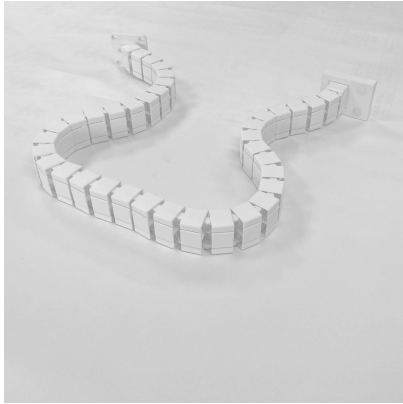

PRODUCT DESCRIPTION

Boost Plus Flexi Cable Snake

1200mm L x 45mm W x 30mm D

4 x Segregation Channels Per Snake

1 Piece Per Carton

Includes Screws For Fixing Cable Snake To Boost+ Cable Tray

Screws For Under Desk Fitting Not Included

3 Year Warranty

GALLERY IMAGES

VARIATIONS

Image	SKU	Stock Status	Stock Quantity	Description	Colour
	B2-CBSNAKE BL			Box 1 Width: 8 (mm) Box 1 Depth: 300 (mm) Box 1 Height: 200 (mm)	Black

Image	SKU	Stock Status	Stock Quantity	Description	Colour
	B2-CBSNAKE WH			Box 1 Width: 8 (mm) Box 1 Depth: 300 (mm) Box 1 Height: 200 (mm)	White