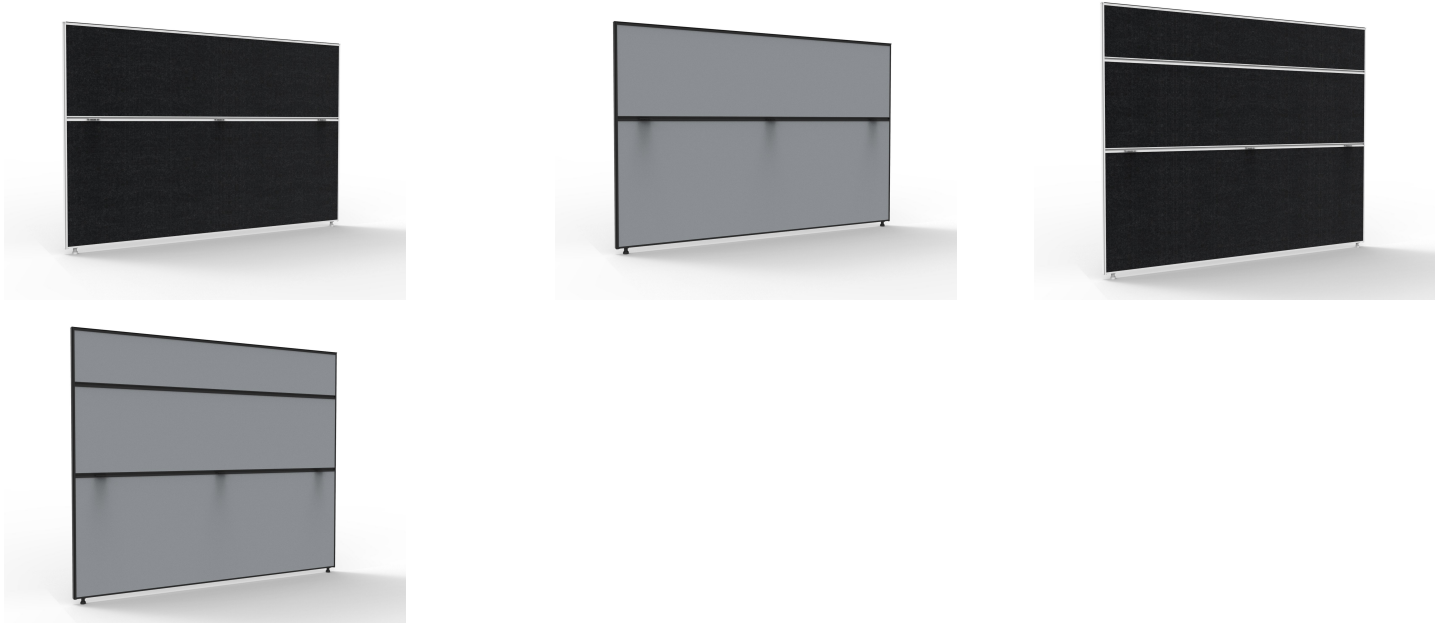

Categories: [Privacy Screens](#), [Privacy Screens](#), [Shush Privacy Sceens](#), [Shush30](#)

The SHUSH30 screen range features a 30mm slimline screen with a square profile, powder coat frame and a full fabric pinnable surface with adjustable leveling feet.

The two heights allow for either full communication or some privacy between users.

Comes in 2 standard colour options or can be upholstered in our House Fabrics range. *Lead times and additional charges apply

See Similar or Matching products for possible configurations.

PRODUCT DESCRIPTION

Shush30 Screen

30mm T
Pinnable Surface with Mid Rail For Work Top Hanging
Upper Rail(s) For Accessory Hanging
5 Year Warranty

GALLERY IMAGES

VARIATIONS

Image	SKU	Stock Status	Stock Quantity	Description	Size	Colour
	SHS1204 BL/WS			Box 1 Width: 45 (mm) Box 1 Depth: 1210 (mm) Box 1 Height: 500 (mm)	1200mm W x 495mm H x 30mm T	Black Fabric with White P/C Frame