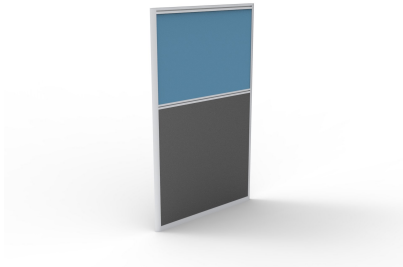

30MM RAPID SPAN SCREENS

The slimline 30mm deep Rapid Screen is easy to assemble, pinnable with fabric upholstery above desk height and charcoal melamine under the desk to minimise wear. Choose 1650mm high for privacy or 1250mm high for greater communication.

Anodised Silver Frame

5 Year Warranty

GALLERY IMAGES

VARIATIONS

Image	SKU	Stock Status	Stock Quantity	Description	Size	Colour
	SC1212 BE			Box 1 Width: 50 (mm) Box 1 Depth: 1240 (mm) Box 1 Height: 1280 (mm)	1200mm W x 1250mm H x 30mm T	Blue Upholstery
	SC1212 GR			Box 1 Width: 50 (mm) Box 1 Depth: 1240 (mm) Box 1 Height: 1280 (mm)	1200mm W x 1250mm H x 30mm T	Grey Upholstery

Image	SKU	Stock Status	Stock Quantity	Description	Size	Colour
	SC1216 BE			Box 1 Width: 50 (mm) Box 1 Depth: 1240 (mm) Box 1 Height: 1680 (mm)	1200mm W x 1650mm H x 30mm T	Blue Upholstery
	SC1216 GR			Box 1 Width: 50 (mm) Box 1 Depth: 1240 (mm) Box 1 Height: 1680 (mm)	1200mm W x 1650mm H x 30mm T	Grey Upholstery
	SC1512 BE			Box 1 Width: 50 (mm) Box 1 Depth: 1540 (mm) Box 1 Height: 1280 (mm)	1500mm W x 1250mm H x 30mm T	Blue Upholstery
	SC1512 GR			Box 1 Width: 50 (mm) Box 1 Depth: 1540 (mm) Box 1 Height: 1280 (mm)	1500mm W x 1250mm H x 30mm T	Grey Upholstery