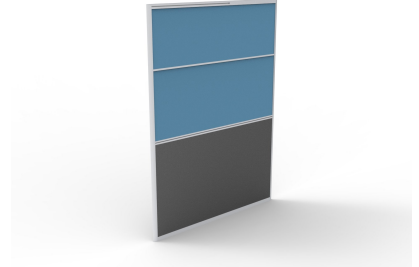

30MM RAPID SPAN SCREENS

The slimline 30mm deep Rapid Screen is easy to assemble, pinnable with fabric upholstery above desk height and charcoal melamine under the desk to minimise wear. Choose 1650mm high for privacy or 1250mm high for greater communication.

Anodised Silver Frame

5 Year Warranty

GALLERY IMAGES

VARIATIONS

Image	SKU	Stock Status	Stock Quantity	Description	Size	Colour
	SC1212 BE			Box 1 Width: 50 (mm) Box 1 Depth: 1240 (mm) Box 1 Height: 1280 (mm)	1200mm W x 1250mm H x 30mm T	Blue Upholstery
	SC1212 GR			Box 1 Width: 50 (mm) Box 1 Depth: 1240 (mm) Box 1 Height: 1280 (mm)	1200mm W x 1250mm H x 30mm T	Grey Upholstery

Image	SKU	Stock Status	Stock Quantity	Description	Size	Colour
	SC1216 BE			Box 1 Width: 50 (mm) Box 1 Depth: 1240 (mm) Box 1 Height: 1680 (mm)	1200mm W x 1650mm H x 30mm T	Blue Upholstery
	SC1216 GR			Box 1 Width: 50 (mm) Box 1 Depth: 1240 (mm) Box 1 Height: 1680 (mm)	1200mm W x 1650mm H x 30mm T	Grey Upholstery
	SC1512 BE			Box 1 Width: 50 (mm) Box 1 Depth: 1540 (mm) Box 1 Height: 1280 (mm)	1500mm W x 1250mm H x 30mm T	Blue Upholstery
	SC1512 GR			Box 1 Width: 50 (mm) Box 1 Depth: 1540 (mm) Box 1 Height: 1280 (mm)	1500mm W x 1250mm H x 30mm T	Grey Upholstery

Image	SKU	Stock Status	Stock Quantity	Description	Size	Colour
	SC1516 BE			Box 1 Width: 50 (mm) Box 1 Depth: 1540 (mm) Box 1 Height: 1680 (mm)	1500mm W x 1650mm H x 30mm T	Blue Upholstery
	SC1516 GR			Box 1 Width: 50 (mm) Box 1 Depth: 1540 (mm) Box 1 Height: 1680 (mm)	1500mm W x 1650mm H x 30mm T	Grey Upholstery
	SC1812 BE			Box 1 Width: 50 (mm) Box 1 Depth: 1840 (mm) Box 1 Height: 1280 (mm)	1800mm W x 1250mm H x 30mm T	Blue Upholstery
	SC1812 GR			Box 1 Width: 50 (mm) Box 1 Depth: 1840 (mm) Box 1 Height: 1280 (mm)	1800mm W x 1250mm H x 30mm T	Grey Upholstery