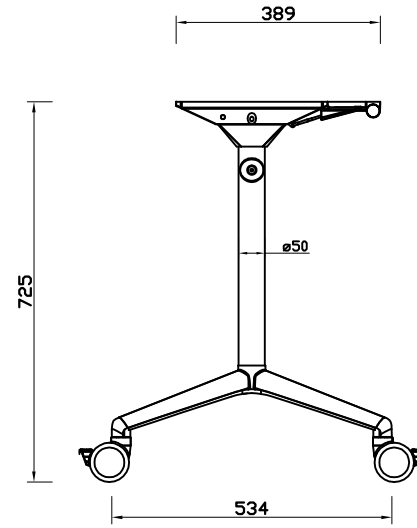

TFF12 BL & BTFF12 BL/BK
Typhoon Flip Frame

Size

W996 × D534 × H725

TFF15 BL & BTFF15 BL/BK
Typhoon Flip Frame

Size

W1296×D534×H725

TFF18 BL & BTFF18 BL/BK
Typhoon Flip Frame

Size

W1596×D534×H725

TFF2100 BL & BTFF2100 BL/BK
Typhoon Flip Frame

Size

W1896×D534×H725