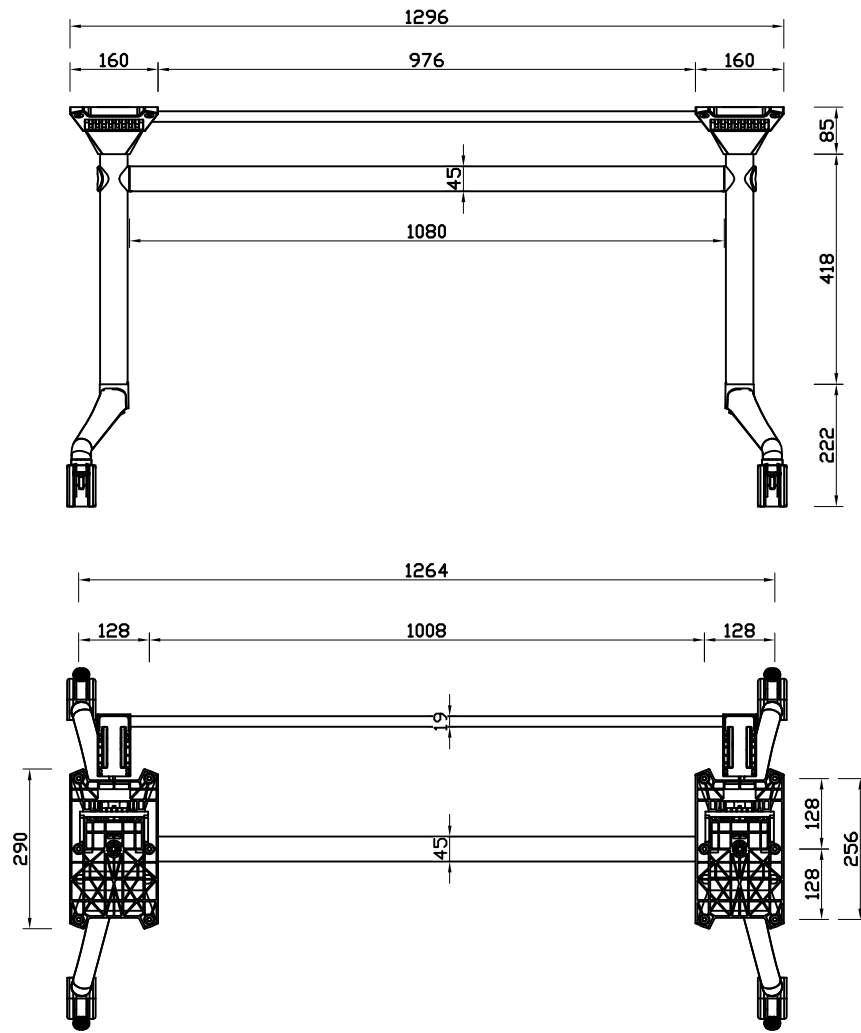

TFF12 BL & BTFF12 BL/BK
Typhoon Flip Frame

Size

W996 × D534 × H725

TFF15 BL & BTFF15 BL/BK
Typhoon Flip Frame

Size

W1296×D534×H725

TFF18 BL & BTFF18 BL/BK
Typhoon Flip Frame

Size

W1596×D534×H725

TFF2100 BL & BTFF2100 BL/BK
Typhoon Flip Frame

Size

W1896×D534×H725