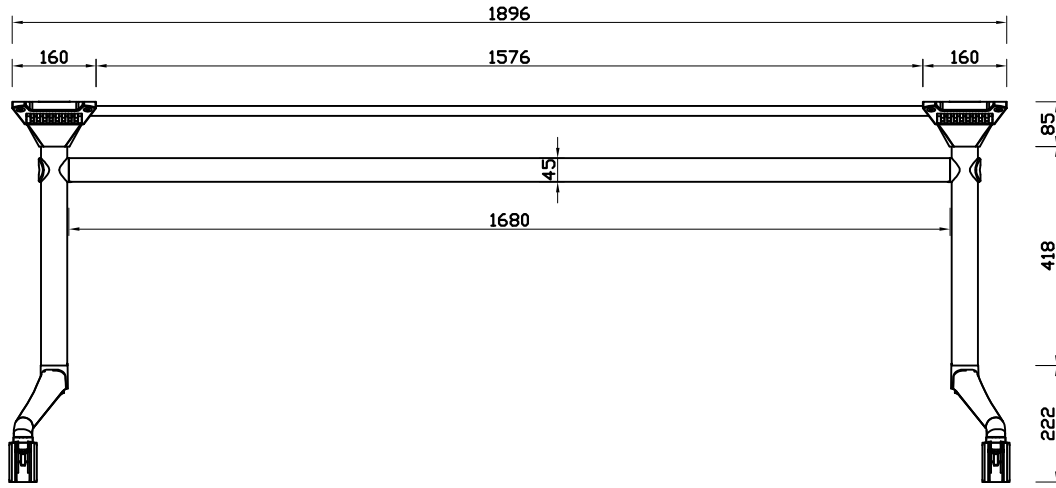

TFF18 BL & BTFF18 BL/BK
Typhoon Flip Frame

Size

W1596×D534×H725

TFF2100 BL & BTFF2100 BL/BK
Typhoon Flip Frame

Size

W1896×D534×H725