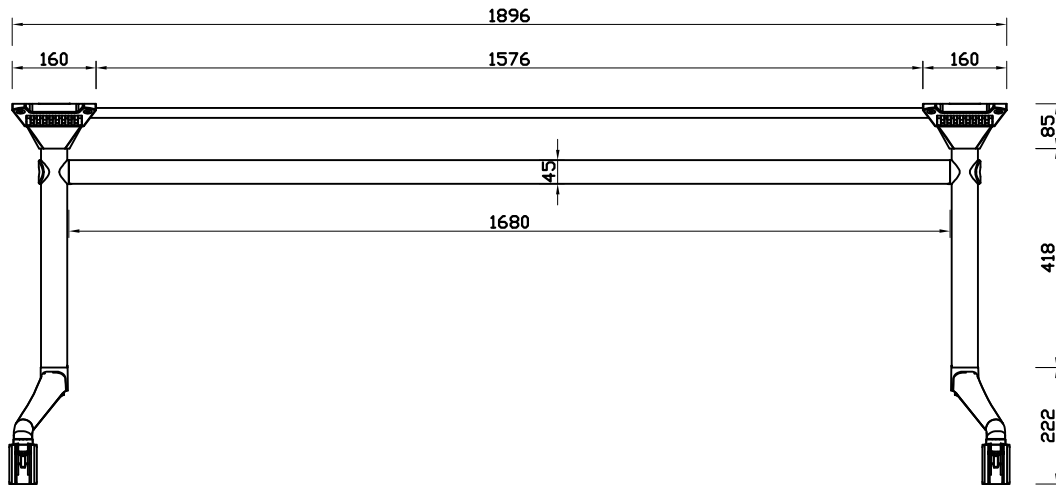

TFF12 BL & BTFF12 BL/BK
Typhoon Flip Frame

Size

W996 × D534 × H725

TFF15 BL & BTFF15 BL/BK
Typhoon Flip Frame

Size

W1296×D534×H725

TFF18 BL & BTFF18 BL/BK
Typhoon Flip Frame

Size

W1596×D534×H725

TFF2100 BL & BTFF2100 BL/BK
Typhoon Flip Frame

Size

W1896×D534×H725