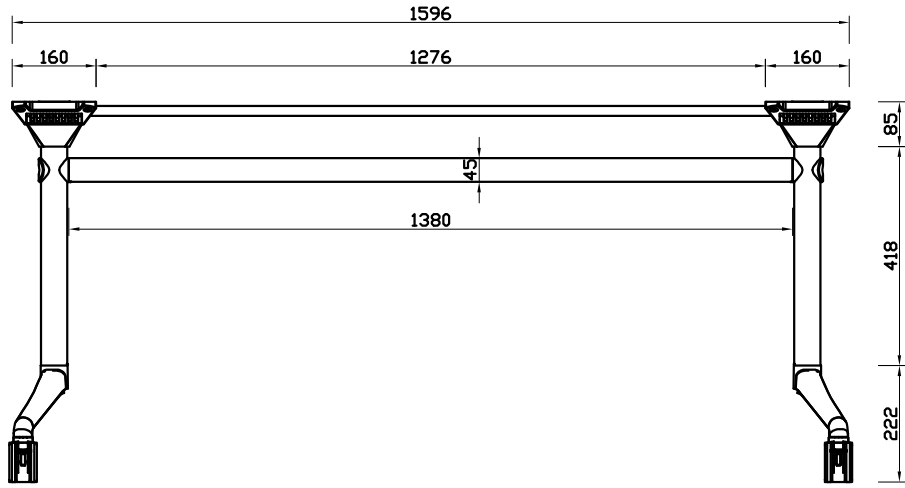

TFF12 BL & BTFF12 BL/BK
Typhoon Flip Frame

Size

W996 × D534 × H725

TFF15 BL & BTFF15 BL/BK
Typhoon Flip Frame

Size

W1296×D534×H725

TFF18 BL & BTFF18 BL/BK
Typhoon Flip Frame

Size

W1596×D534×H725

TFF2100 BL & BTFF2100 BL/BK
Typhoon Flip Frame

Size

W1896×D534×H725